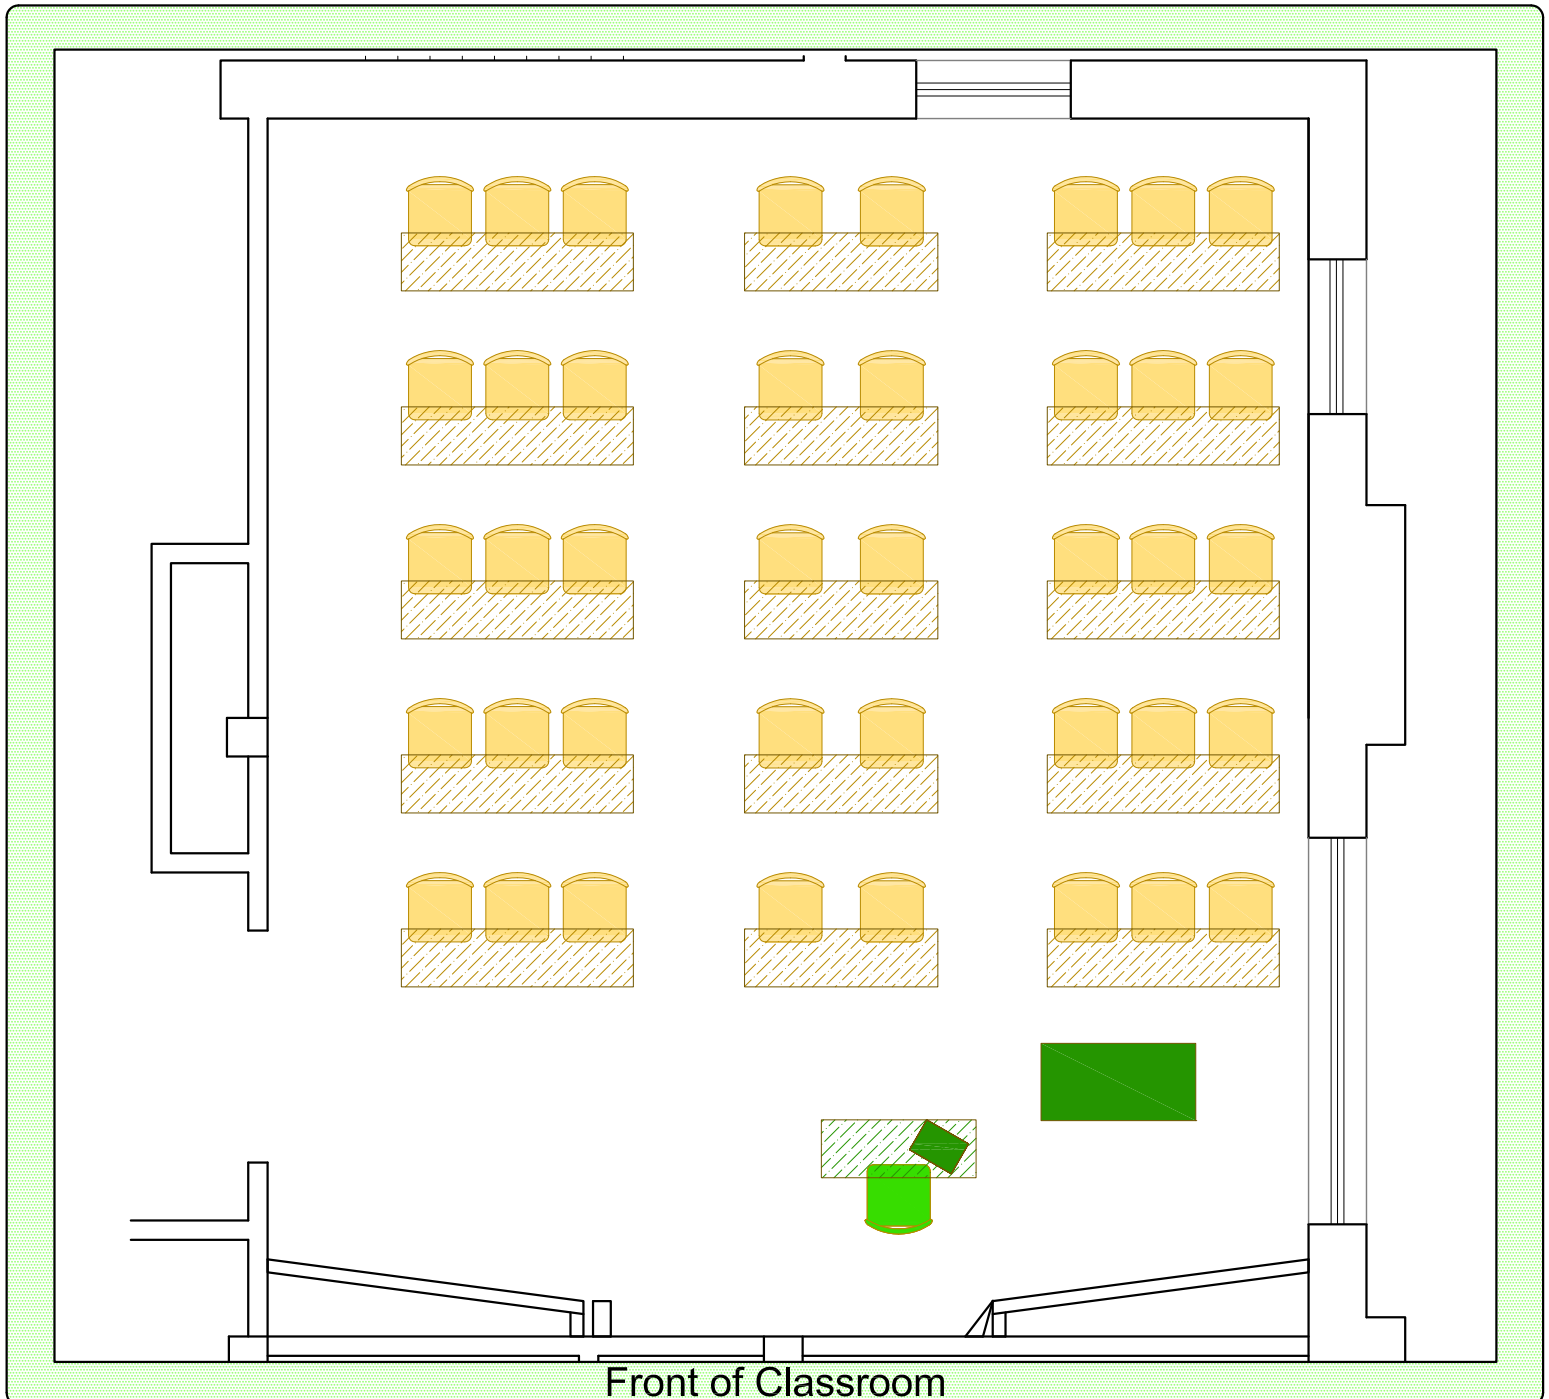

Room 101 Agricultural Engineering

WISCONSIN
UNIVERSITY OF WISCONSIN-MADISON

Please return seating to this configuration when your class is finished.

-  Station Count: 40 movable chairs at 15 tables
-  Instructor Station: Chair, table, portable lectern