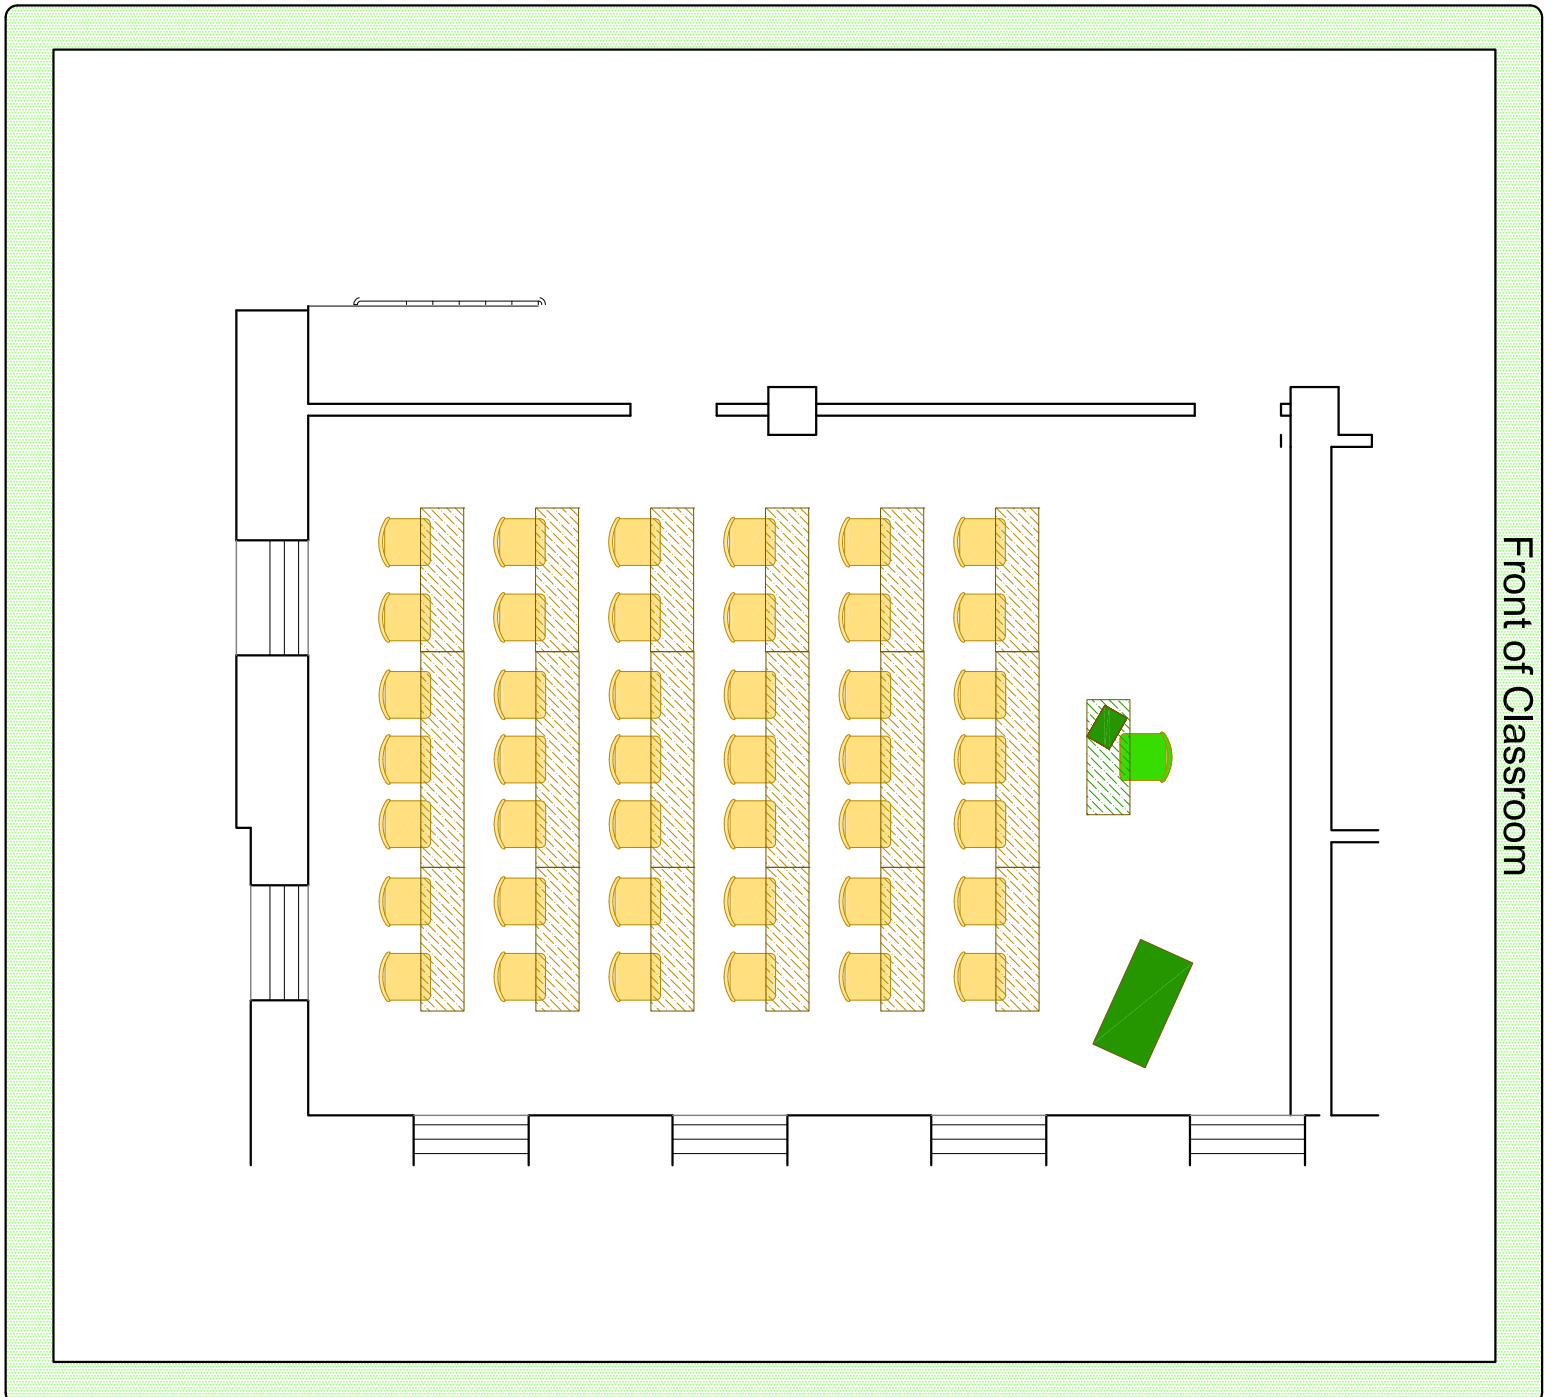

Room 10 Agricultural Hall

Please return seating to this configuration when your class is finished.

-  Station Count: 42 movable chairs at 18 tables
-  Instructor Station: Chair, table, portable lectern

Place all trash and recycling in the proper container.