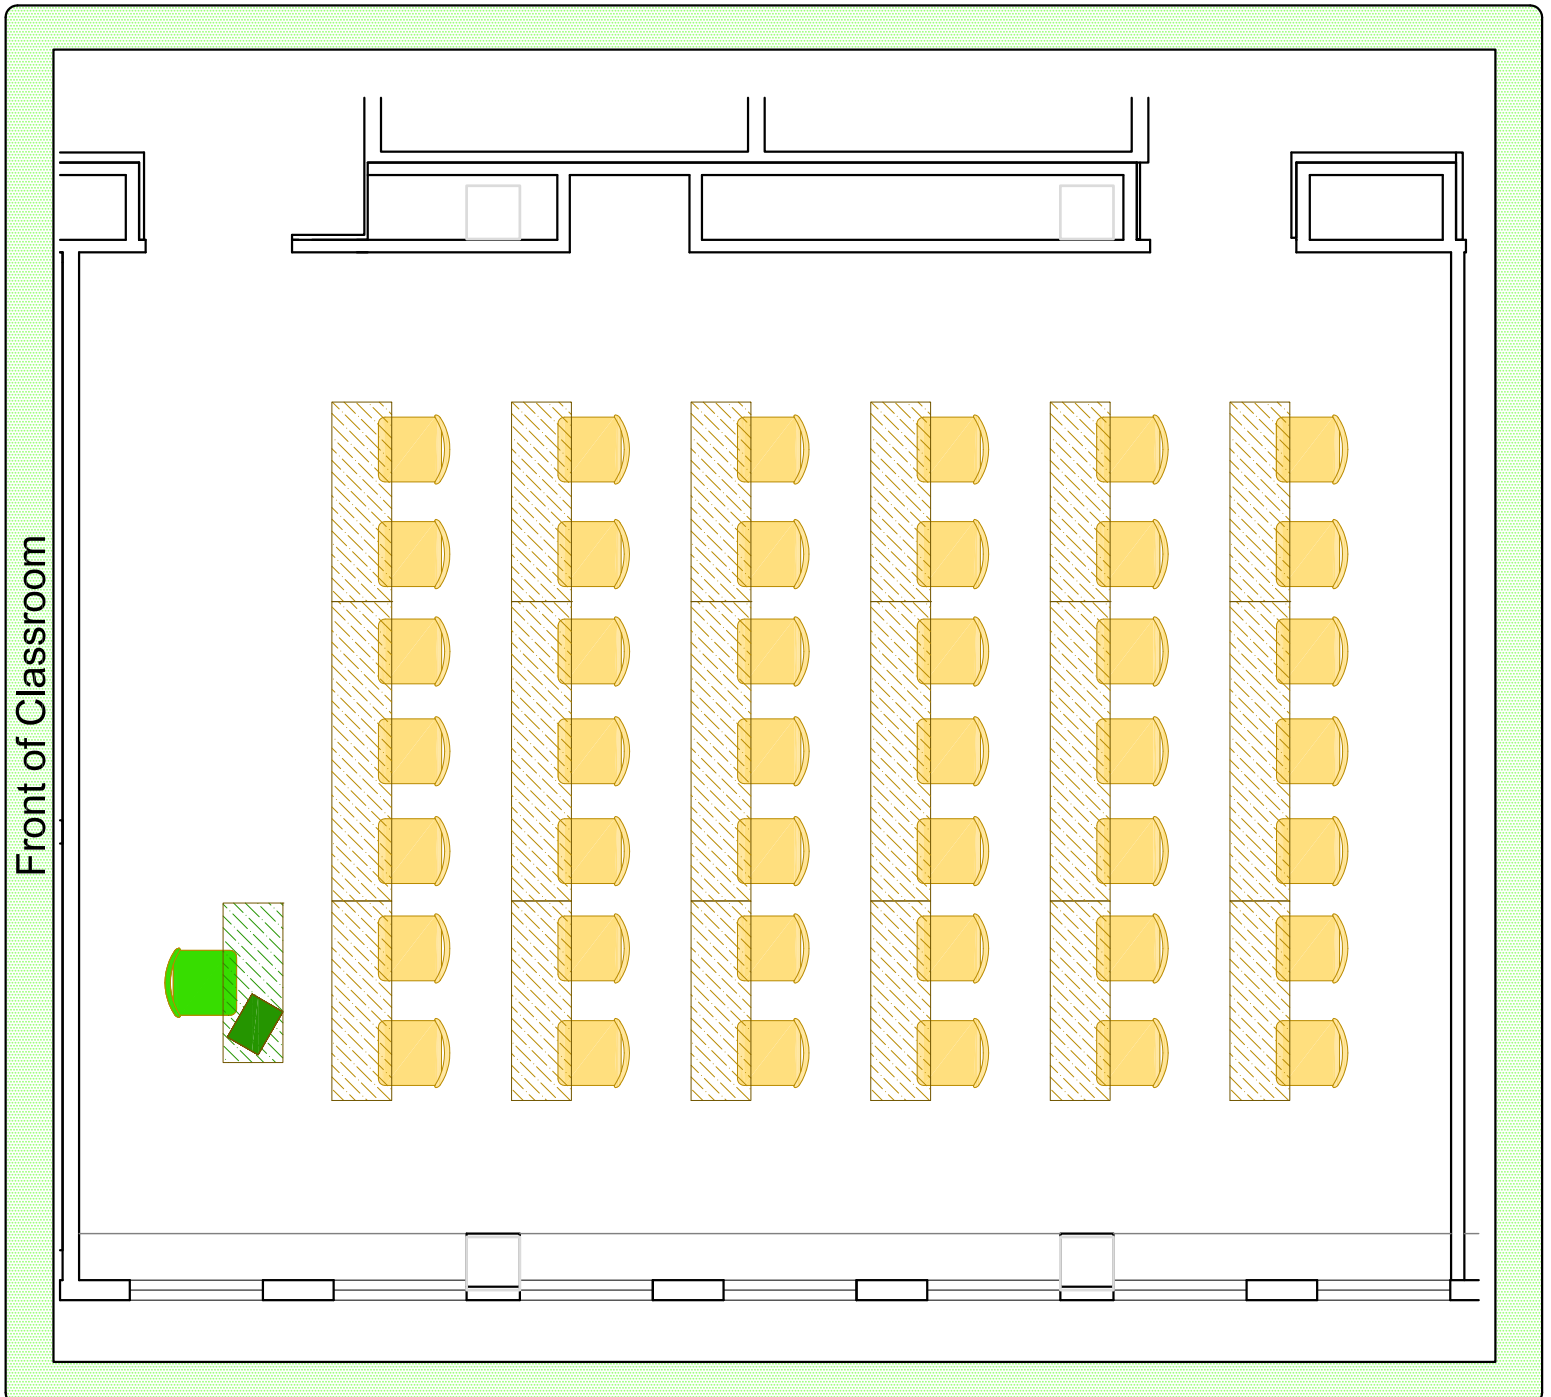

Room 121 Babcock Hall

Please return seating to this configuration when your class is finished.

-  Station Count: 42 movable chairs at 18 tables
-  Instructor Station: Chair, table, portable lectern

Place all trash and recycling in the proper container.