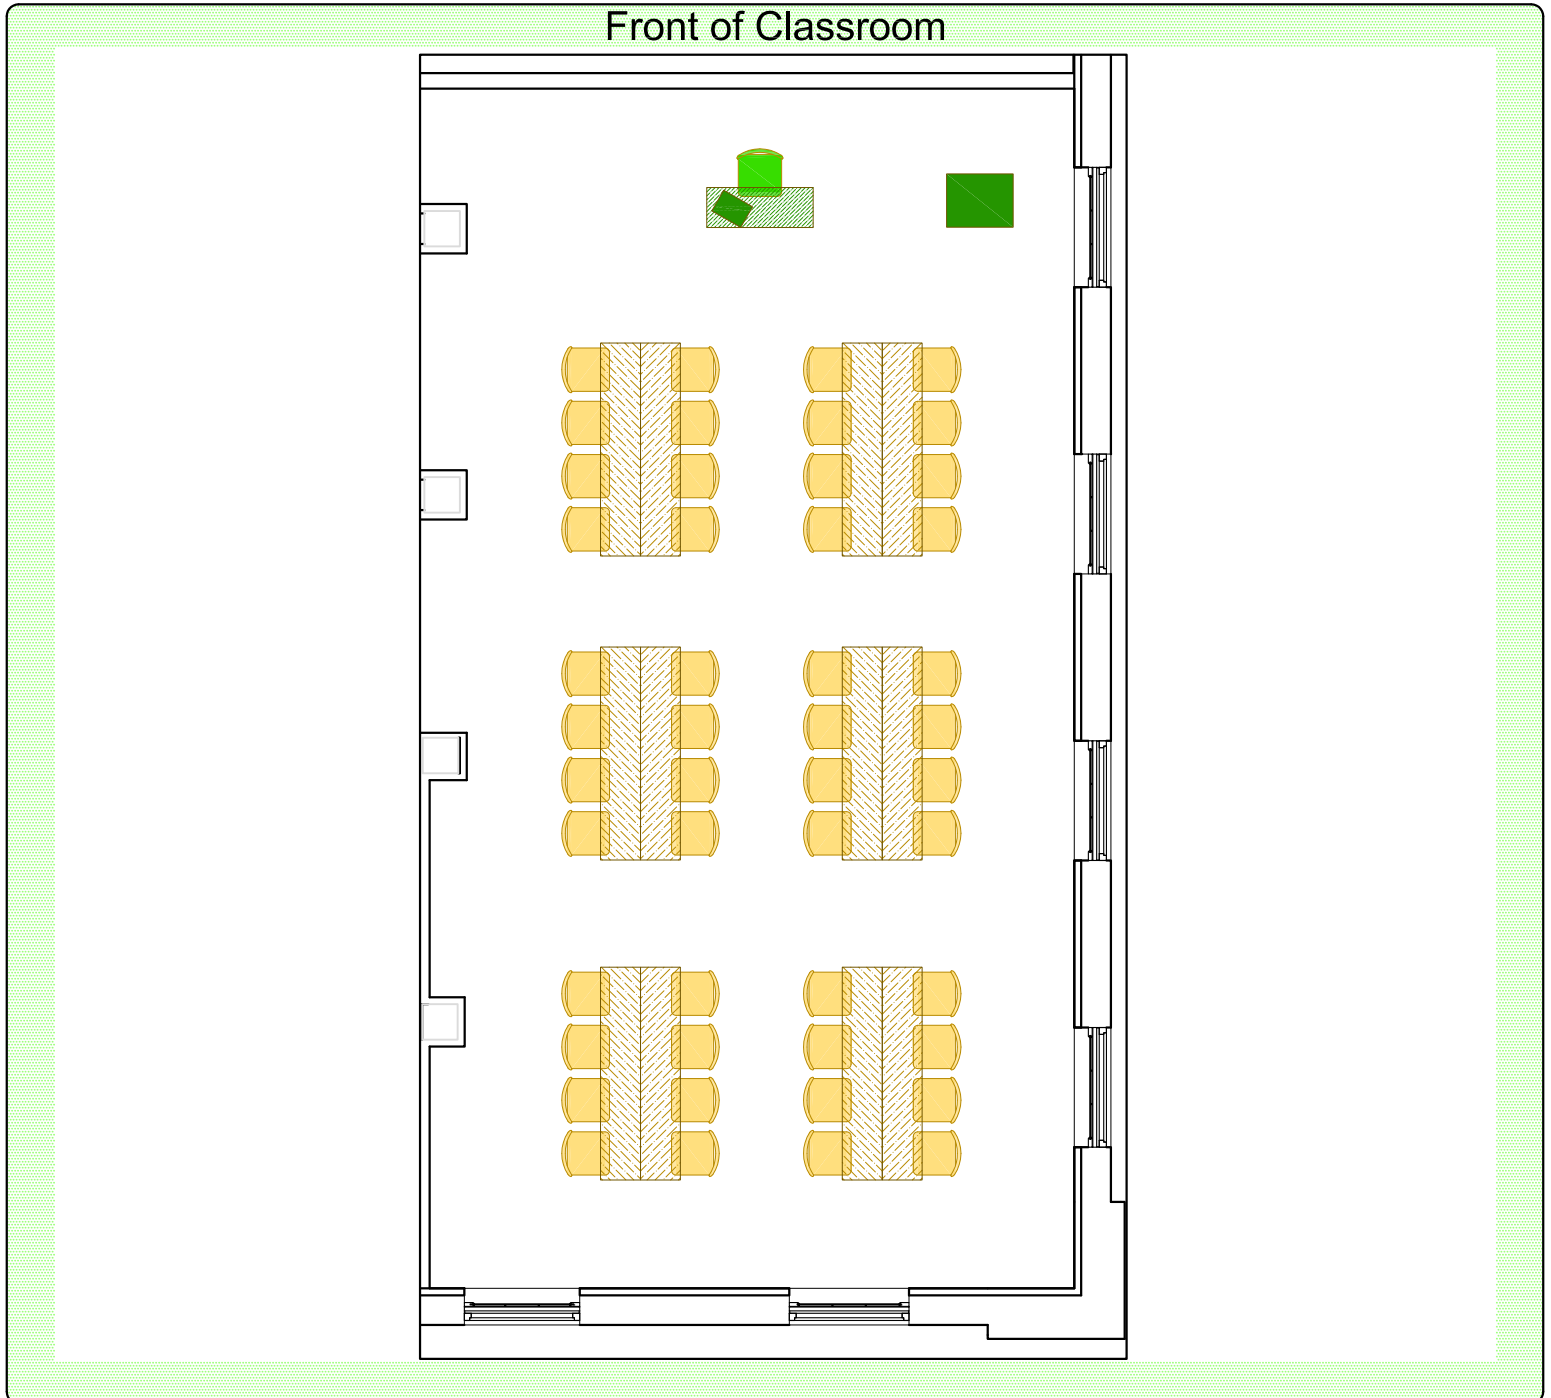

Room 1116 Biochemistry

Please return seating to this configuration when your class is finished.

-  Station Count: 48 movable tables and chairs
-  Instructor Station: Chair, table, portable lectern

Place all trash and recycling in the proper container.