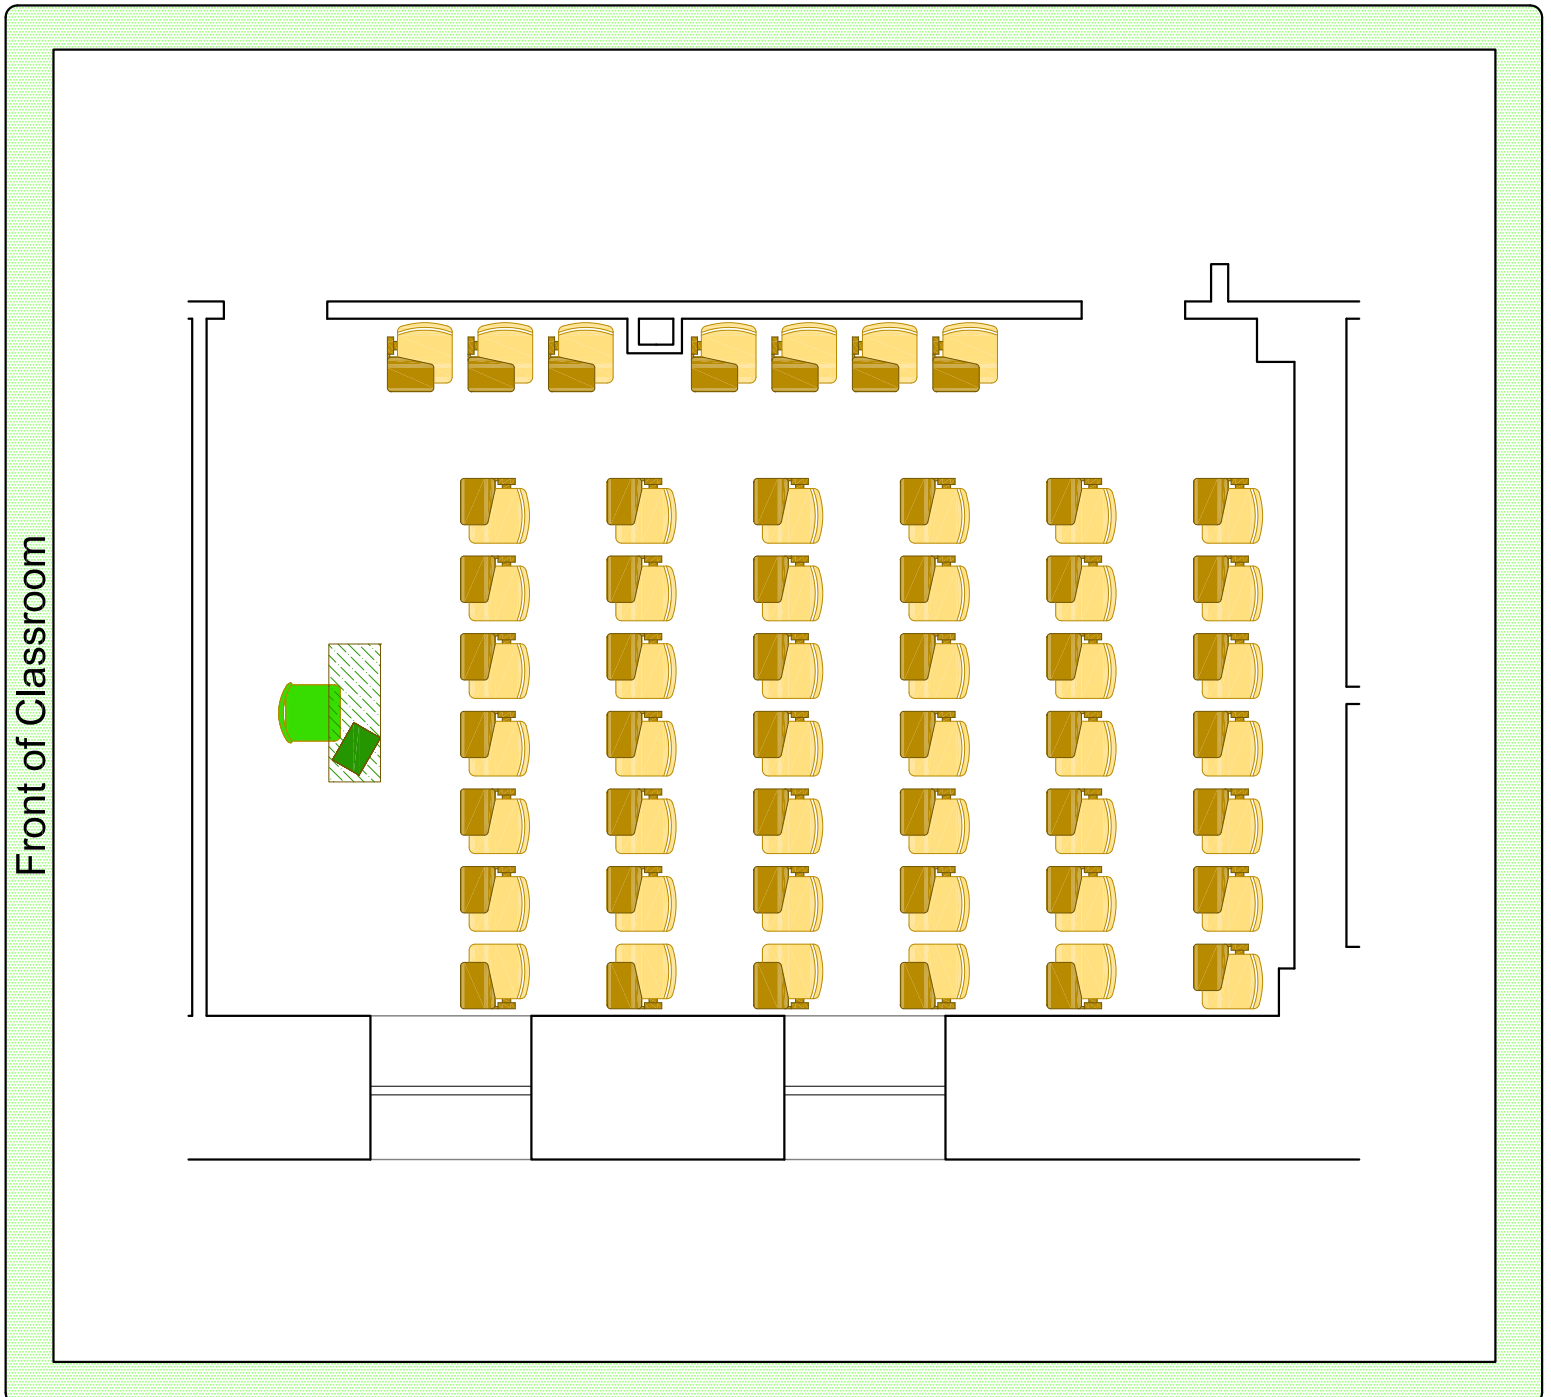

Room 346 Birge Hall

Please return seating to this configuration when your class is finished.

-  Station Count: 49 movable tablet arm chairs
-  Instructor Station: Chair, table, portable lectern

Place all trash and recycling in the proper container.