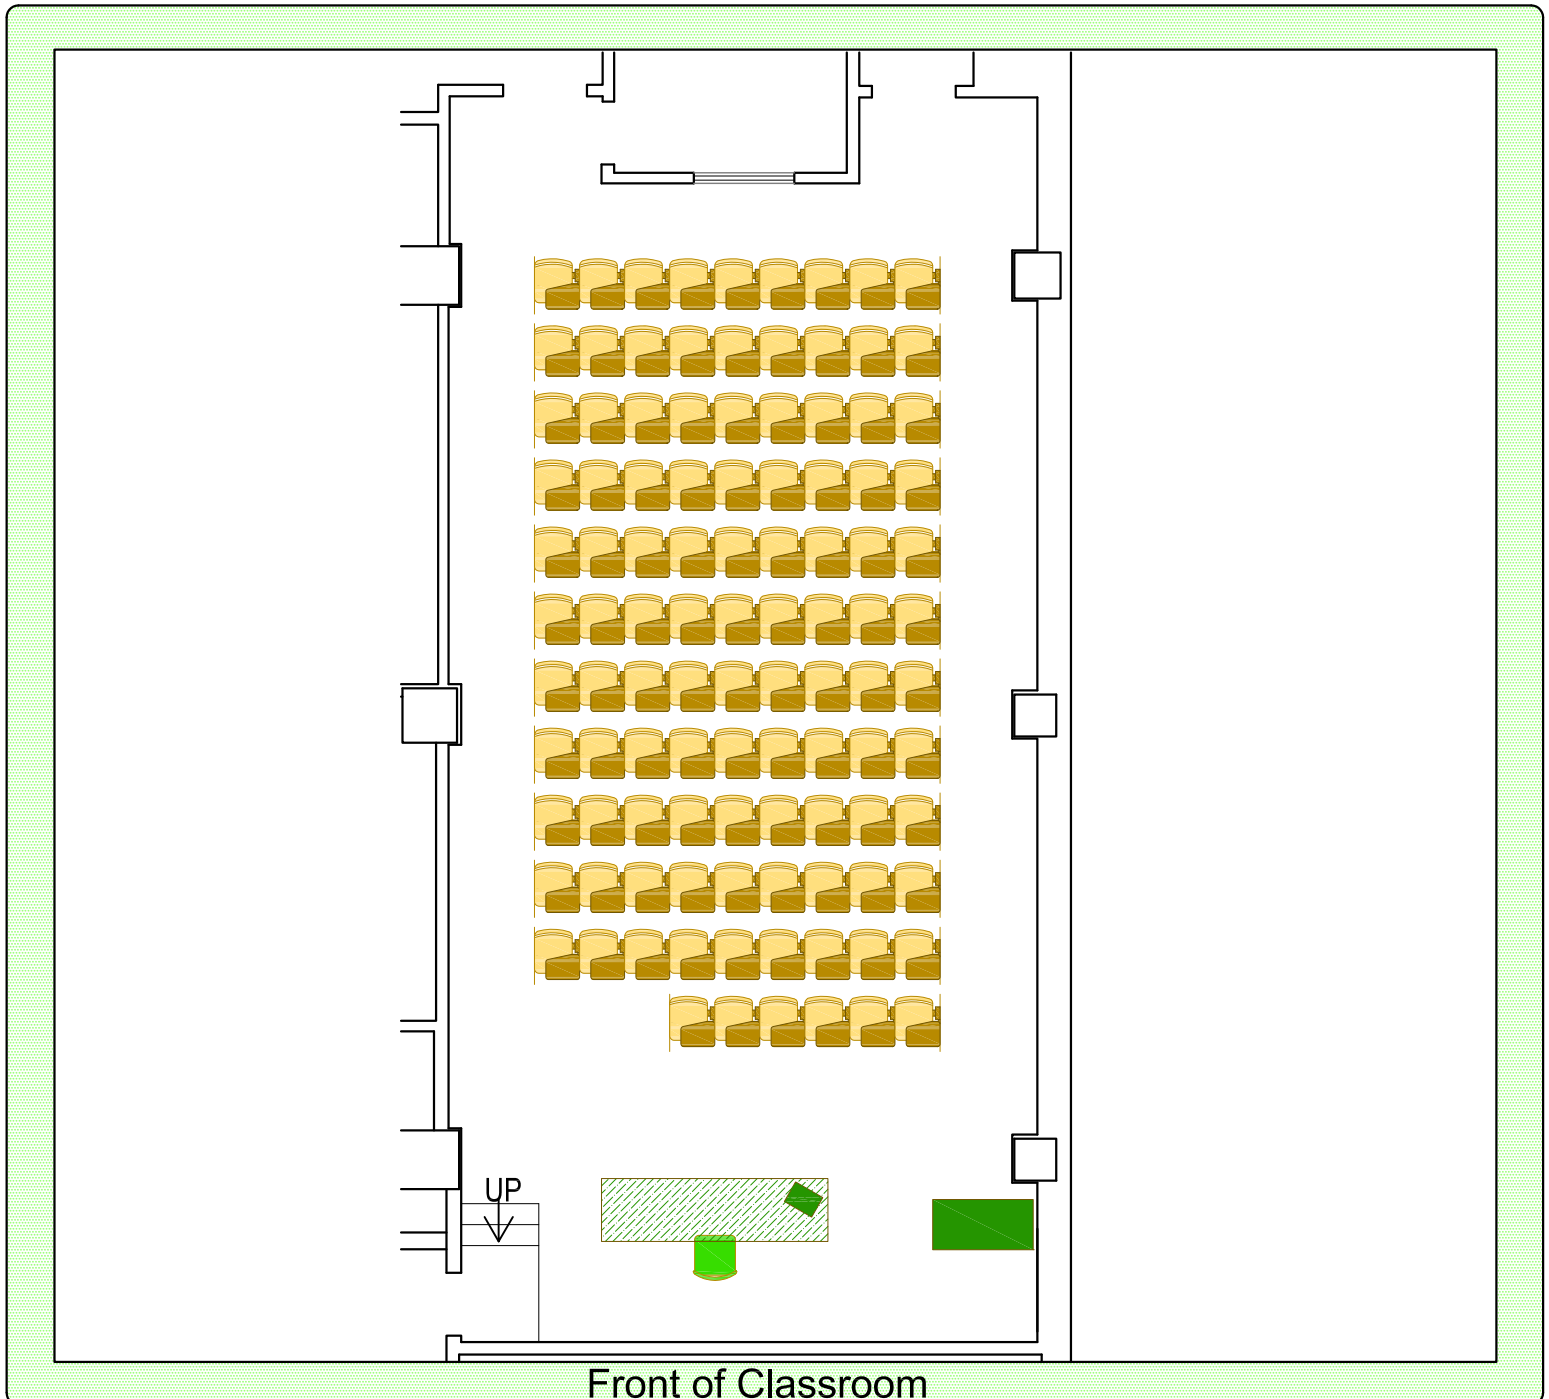

# Room B302 Birge Hall

Please return seating to this configuration when your class is finished.

-  Station Count: 105 fixed seats
-  Instructor Station: Fixed counter, chair

Place all trash and recycling in the proper container.