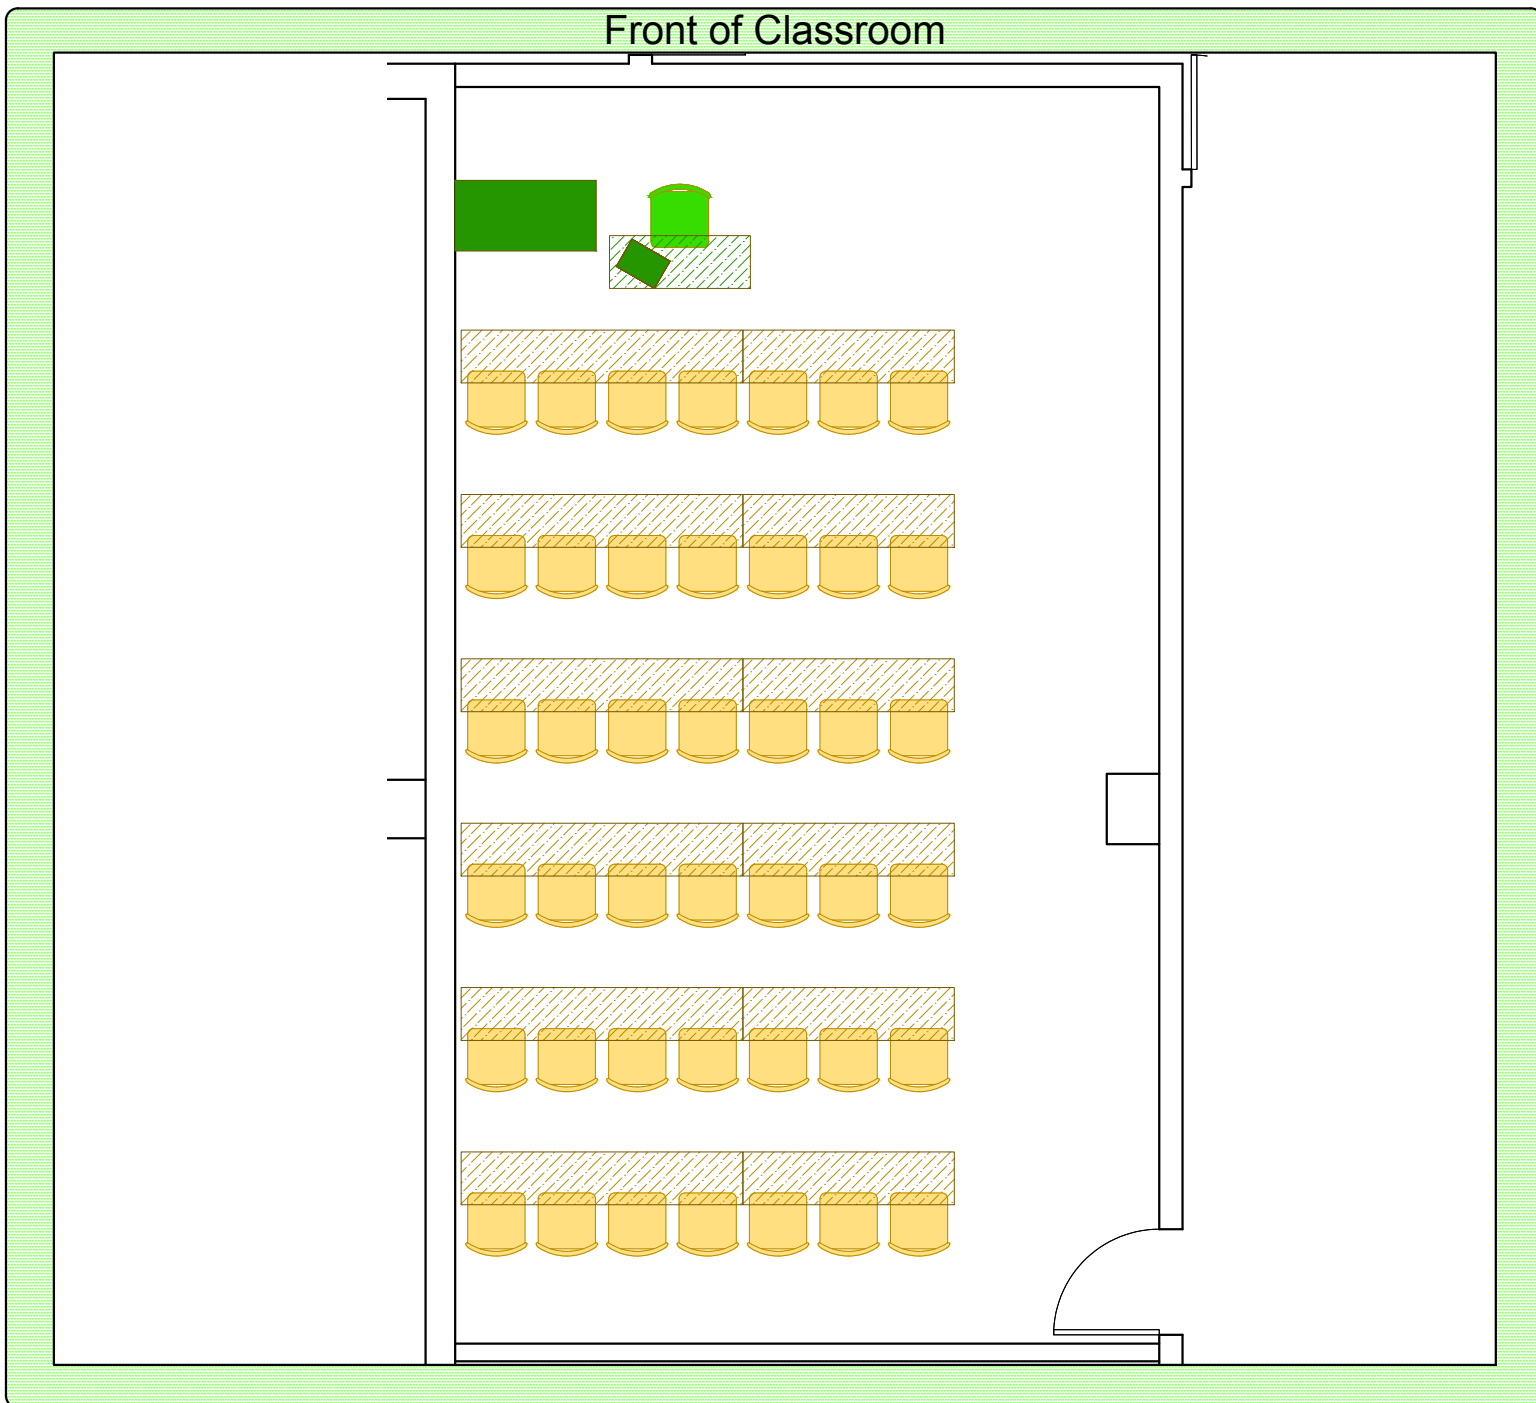

Room 1263 Computer Sciences

Please return seating to this configuration when your class is finished.

-  Station Count: 42 movable chairs at tables
-  Instructor Station: Chair, table, portable lectern

Place all trash and recycling in the proper container.