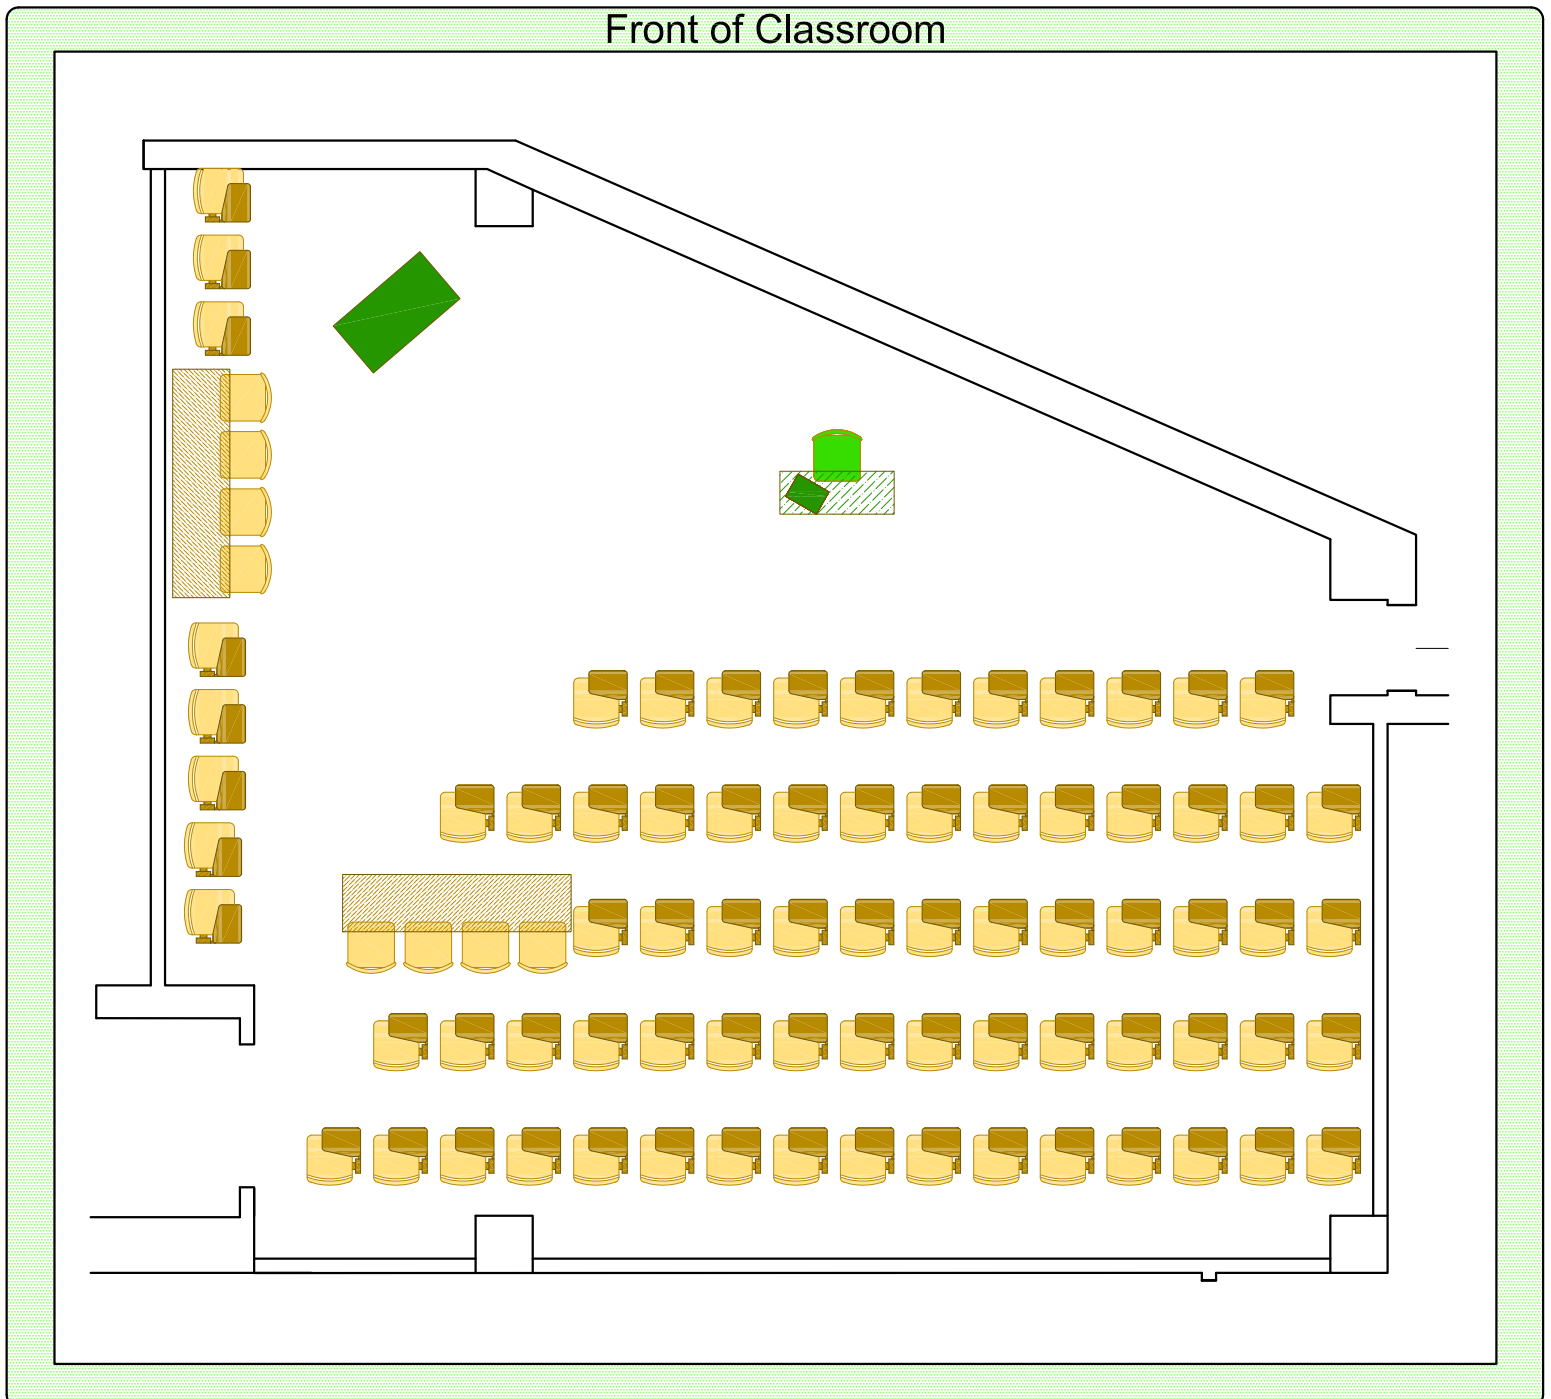

1325 Computer Sciences

Please return seating to this configuration when your class is finished.

-  Station Count: 76 movable tablet arm chairs
-  Instructor Station: Chair, table, portable lectern

Place all trash and recycling in the proper container.