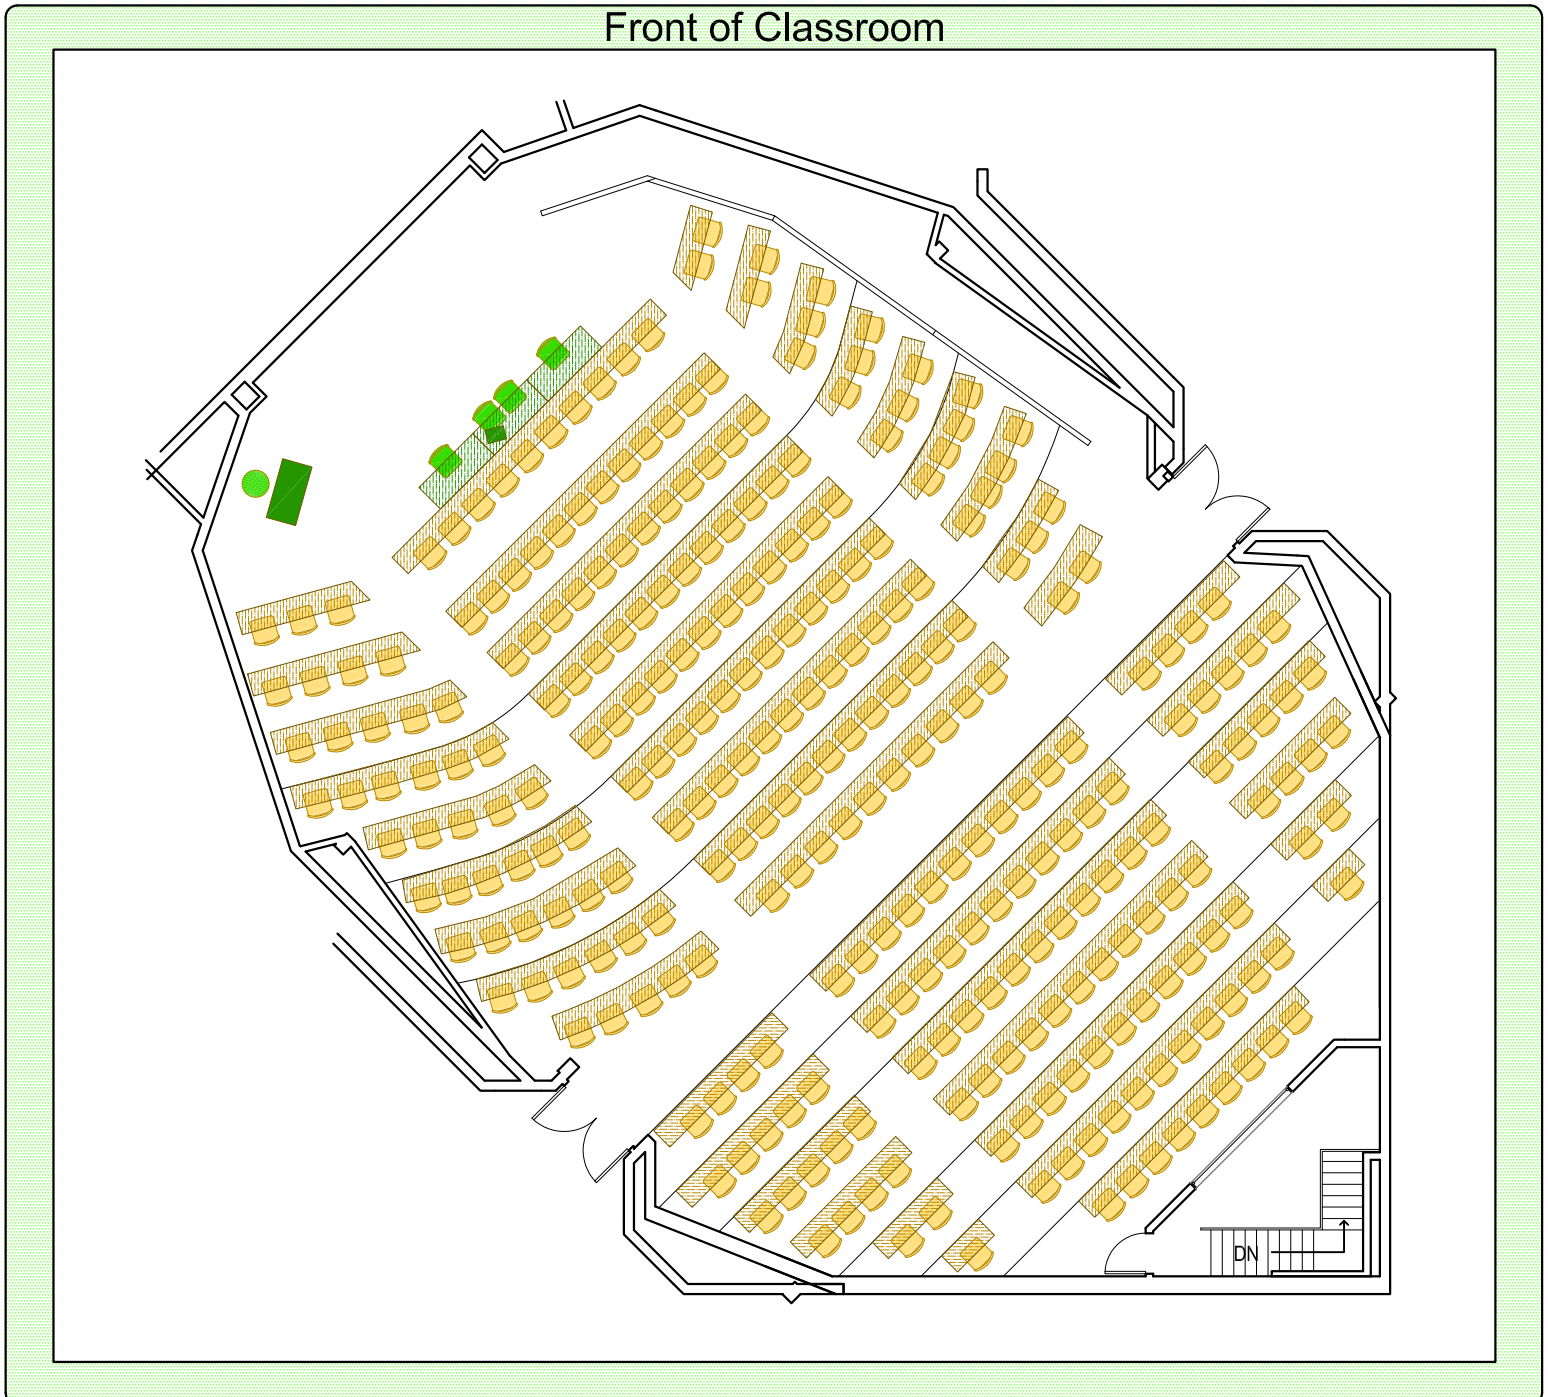

Room 204 Educational Sciences

Please return seating to this configuration when your class is finished.

-  Station Count: 293 movable chairs at 46 fixed tables
-  Instructor Station: 4 Chairs, 3 tables, portable lectern, stool, AV podium