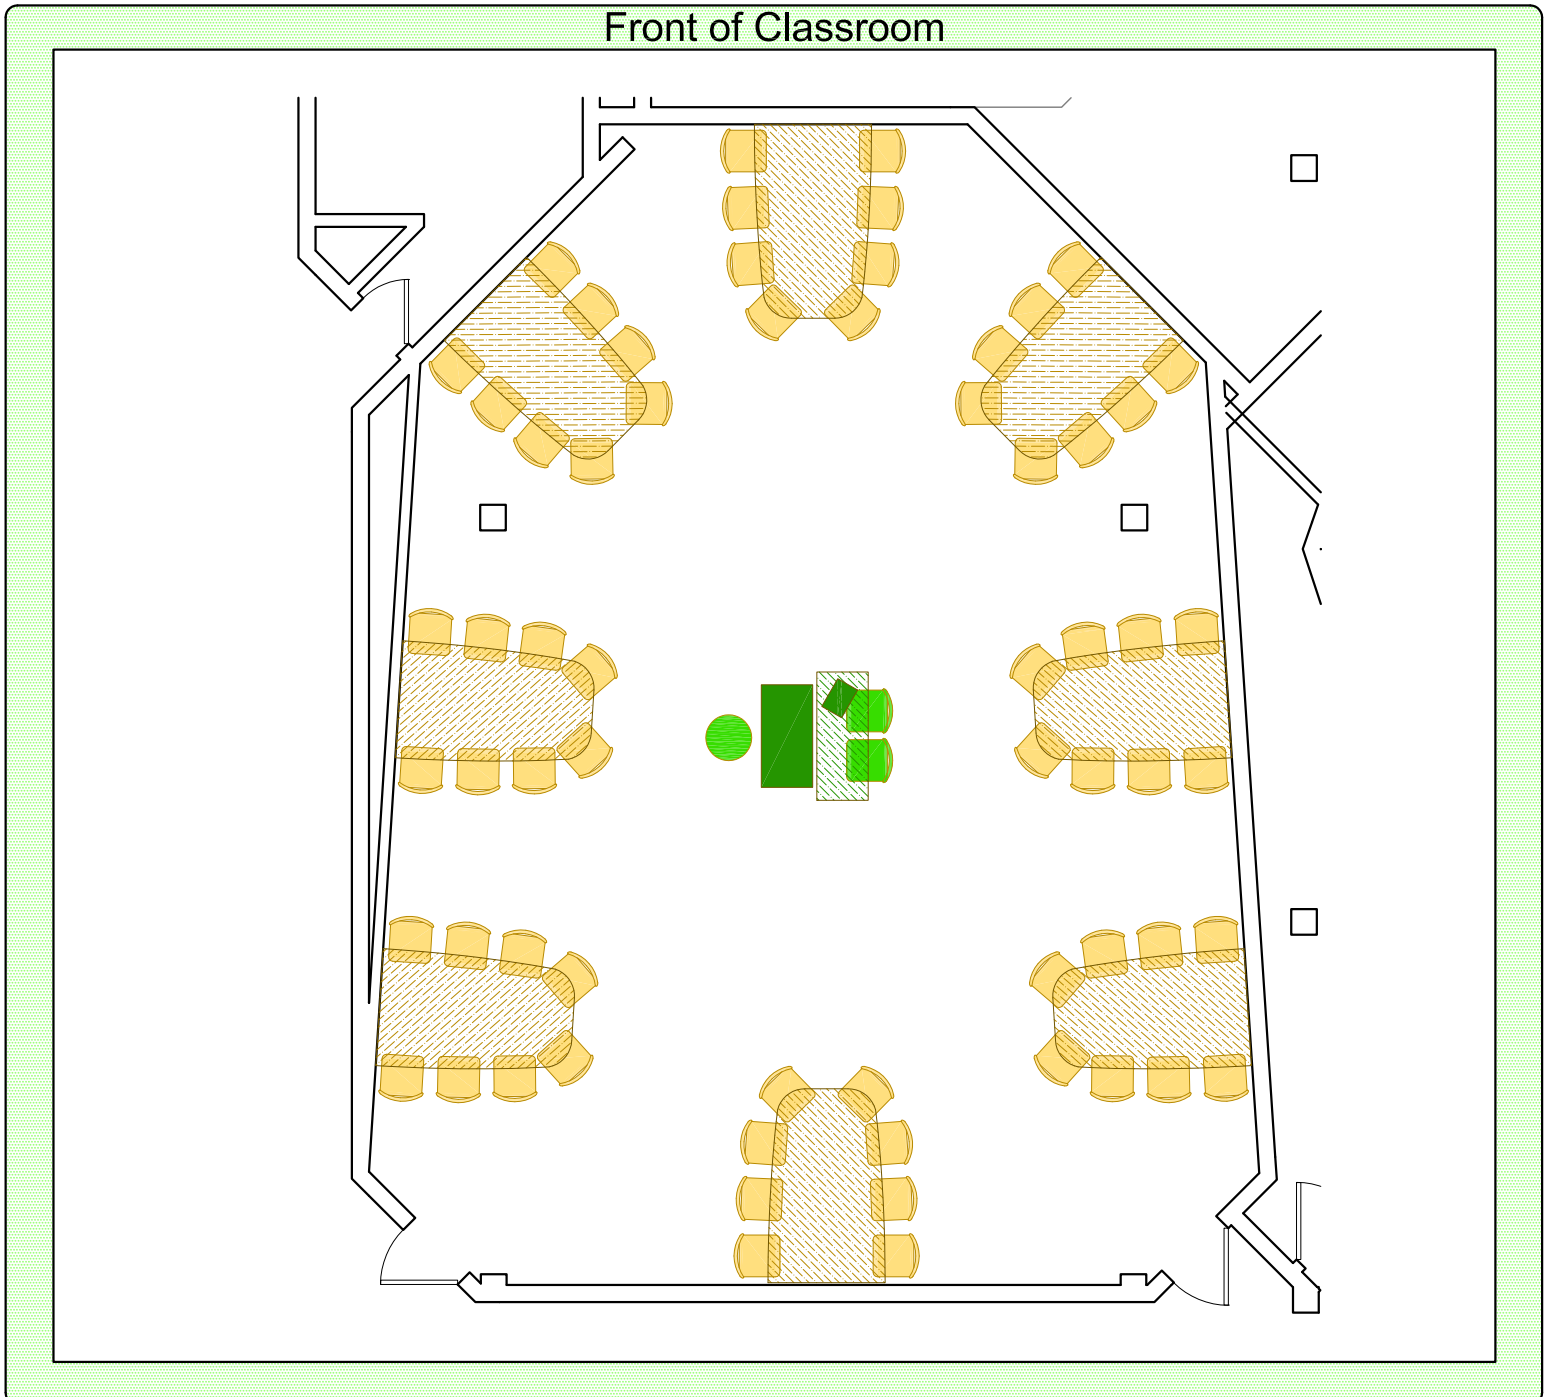

Room 212 Educational Sciences

Please return seating to this configuration when your class is finished.

-  Station Count: 64 movable chairs at 8 tables
-  Instructor Station: 2 Chairs, table, portable lectern, stool, AV podium