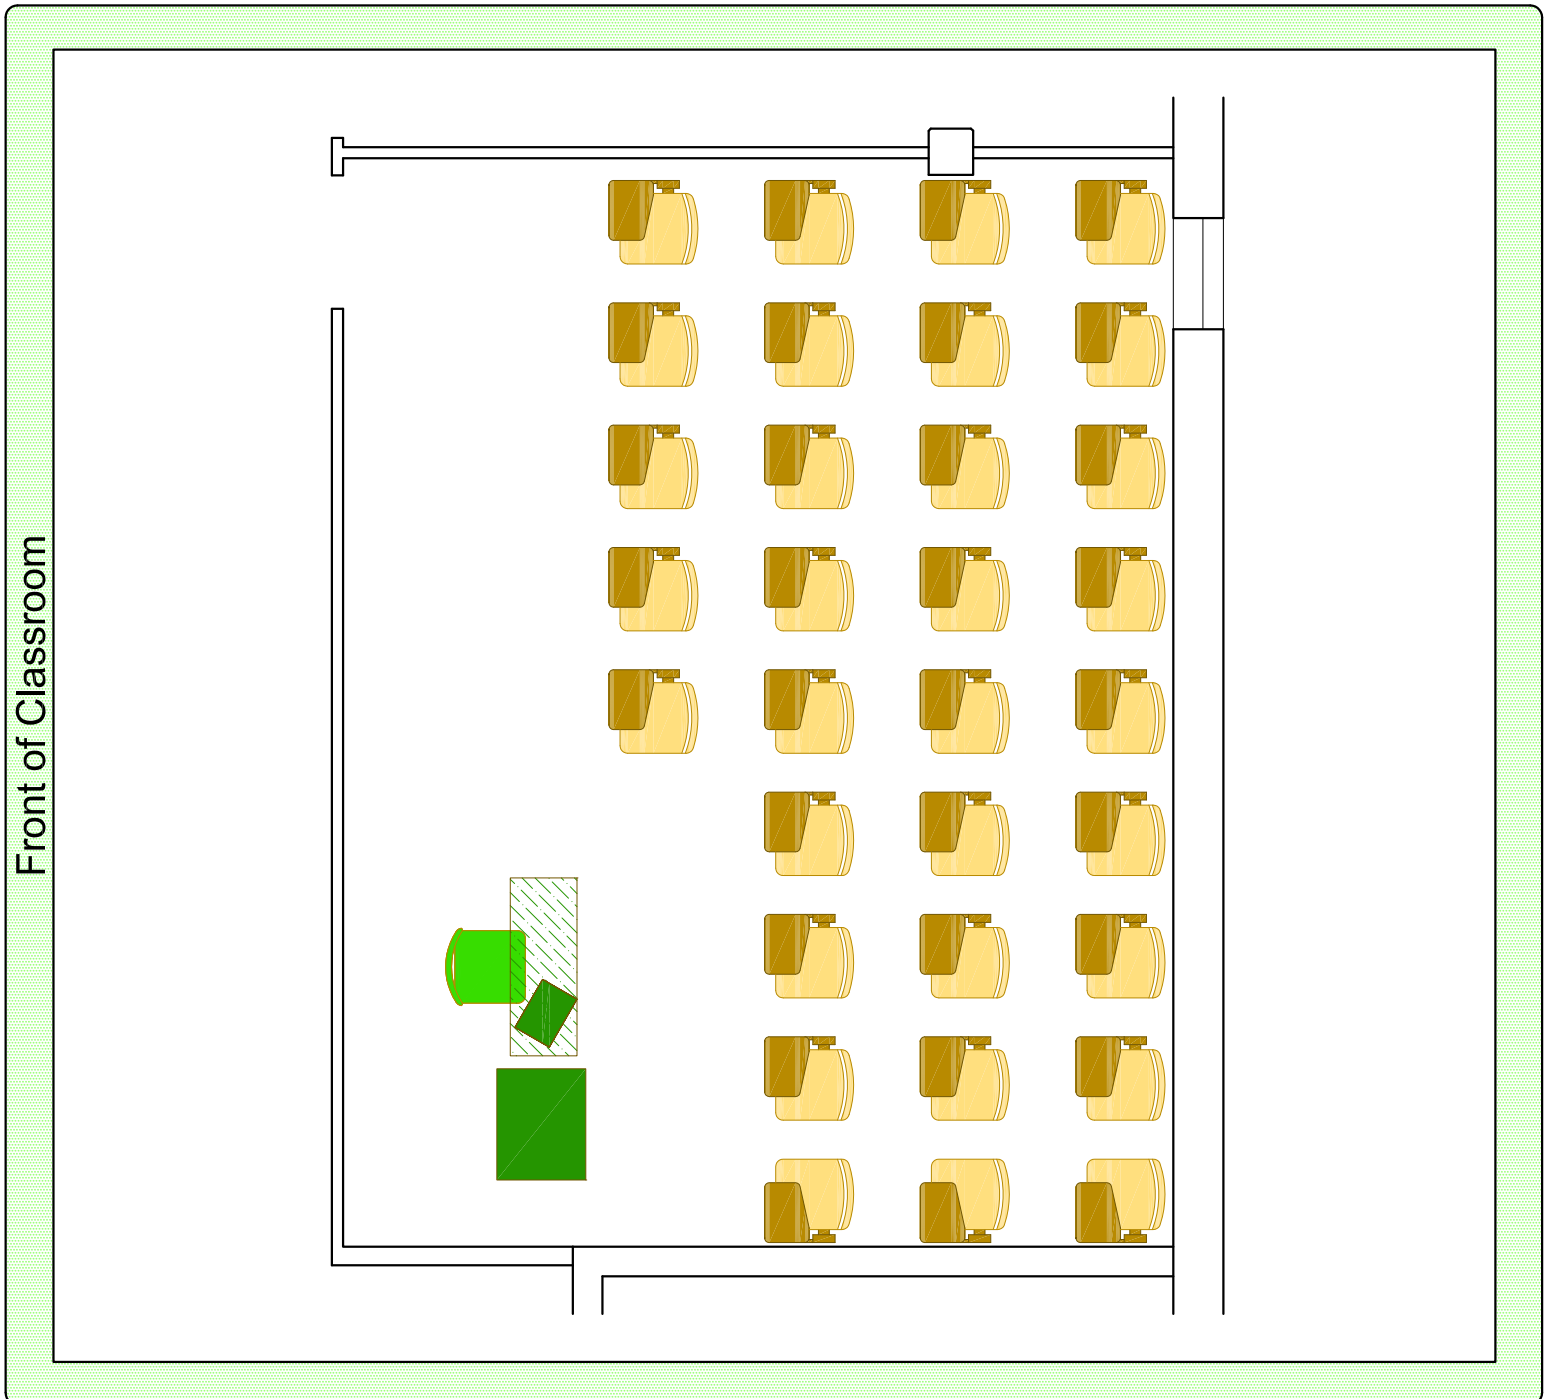

# Room 304 Educational Sciences

Please return seating to this configuration when your class is finished.

-  Station Count: 32 movable tablet arm chairs
-  Instructor Station: Chair, table, portable lectern

Place all trash and recycling in the proper container.