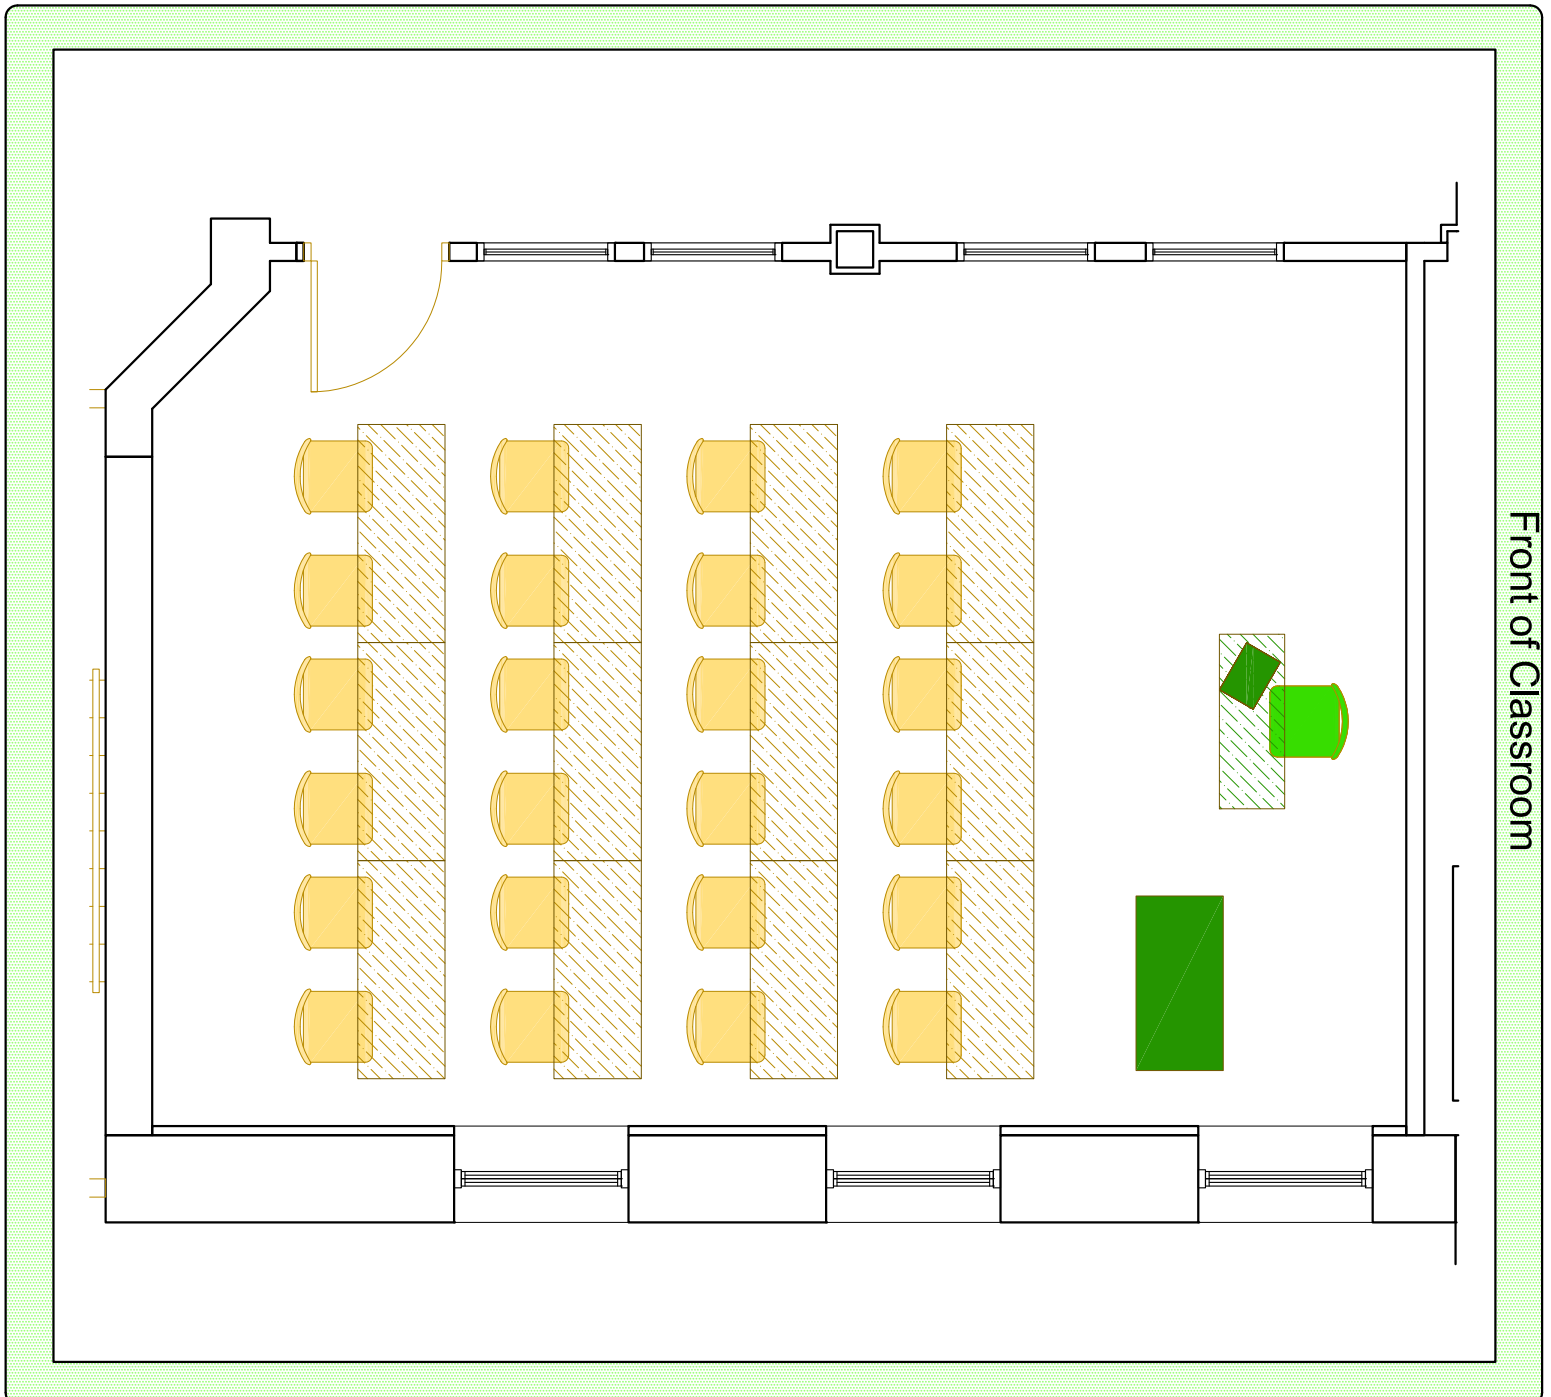

Room 151 Education

Please return seating to this configuration when your class is finished.

-  Station Count: 24 movable chairs at 12 tables
-  Instructor Station: Chair, table, portable lectern

Place all trash and recycling in the proper container.

Please contact the Space Management Office at 262-4414 if you have questions or comments about this classroom.

Sep 2017