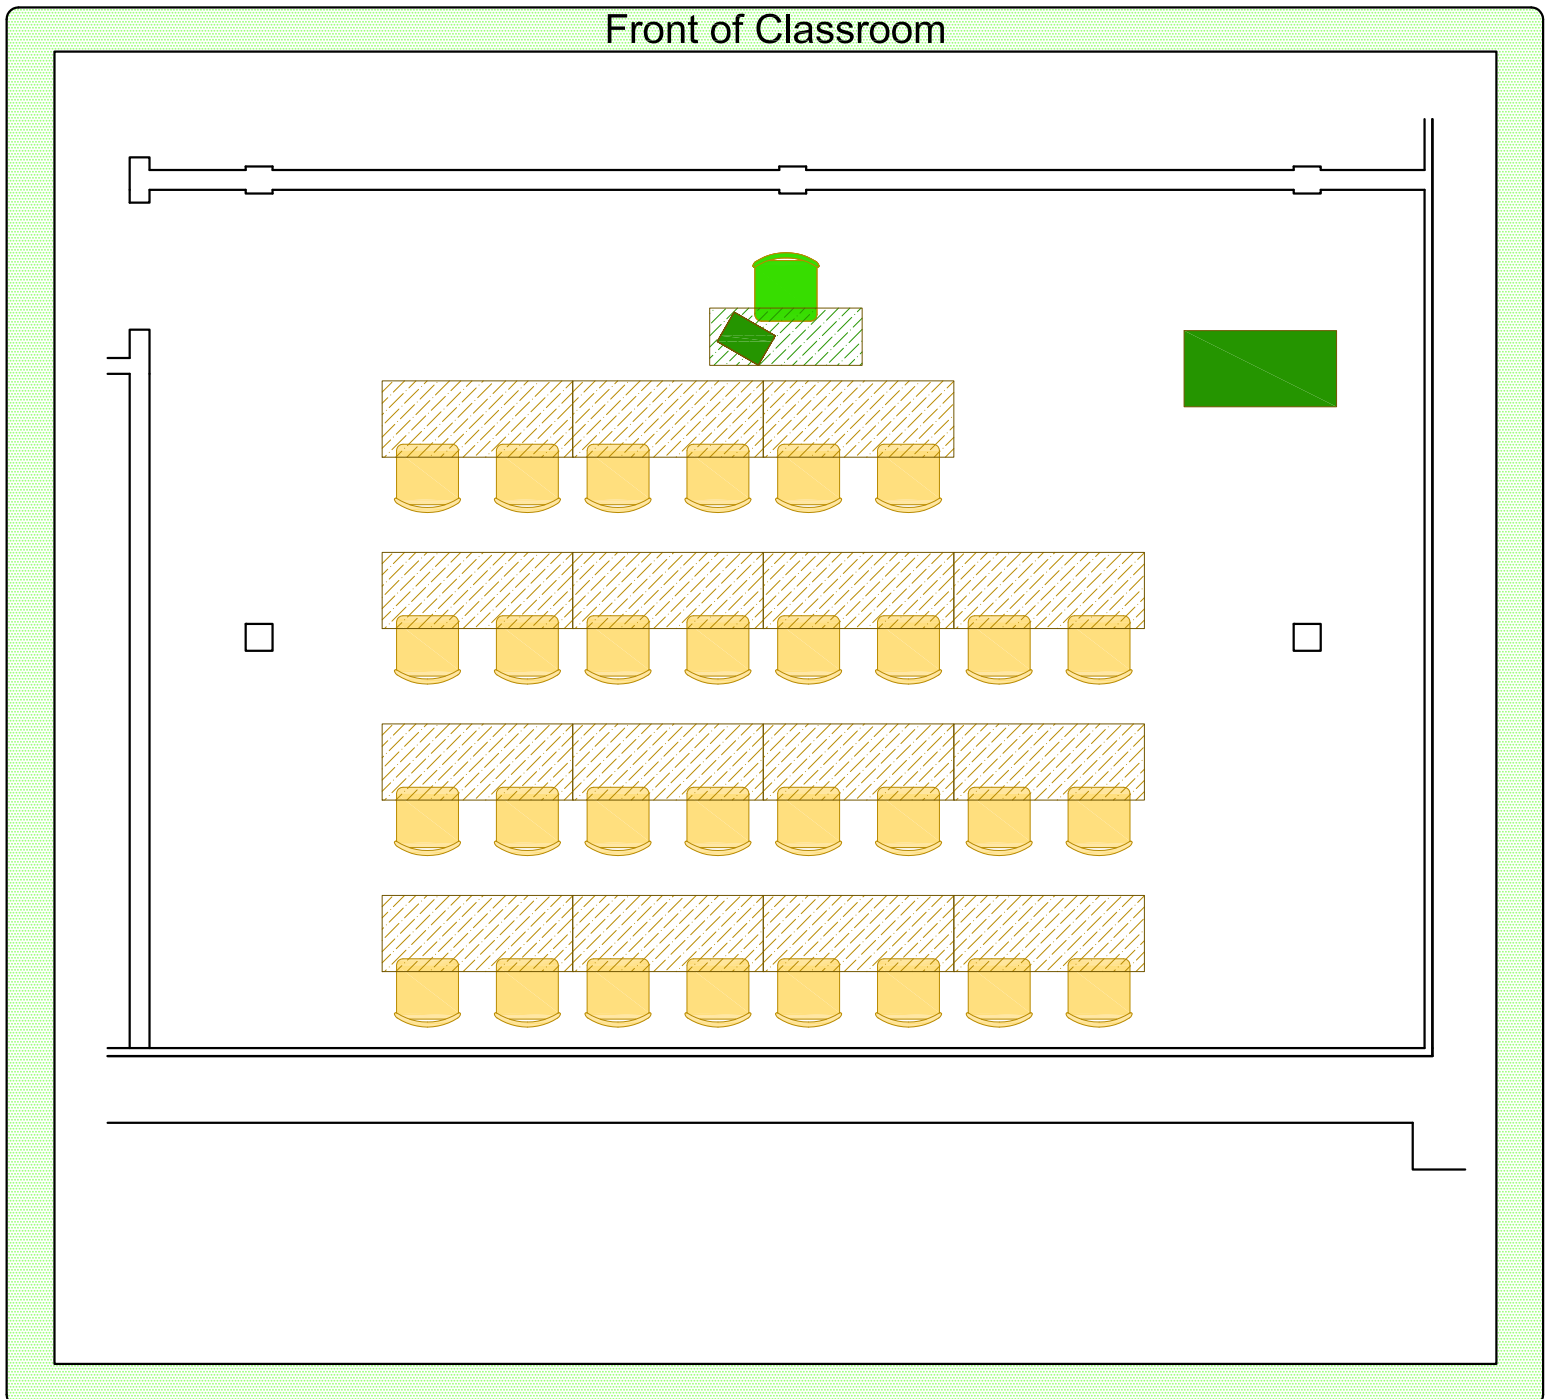

Room L155 Education

Please return seating to this configuration when your class is finished.

-  Station Count: 30 movable chairs at 15 tables
-  Instructor Station: Chair, table, portable lectern

Place all trash and recycling in the proper container.