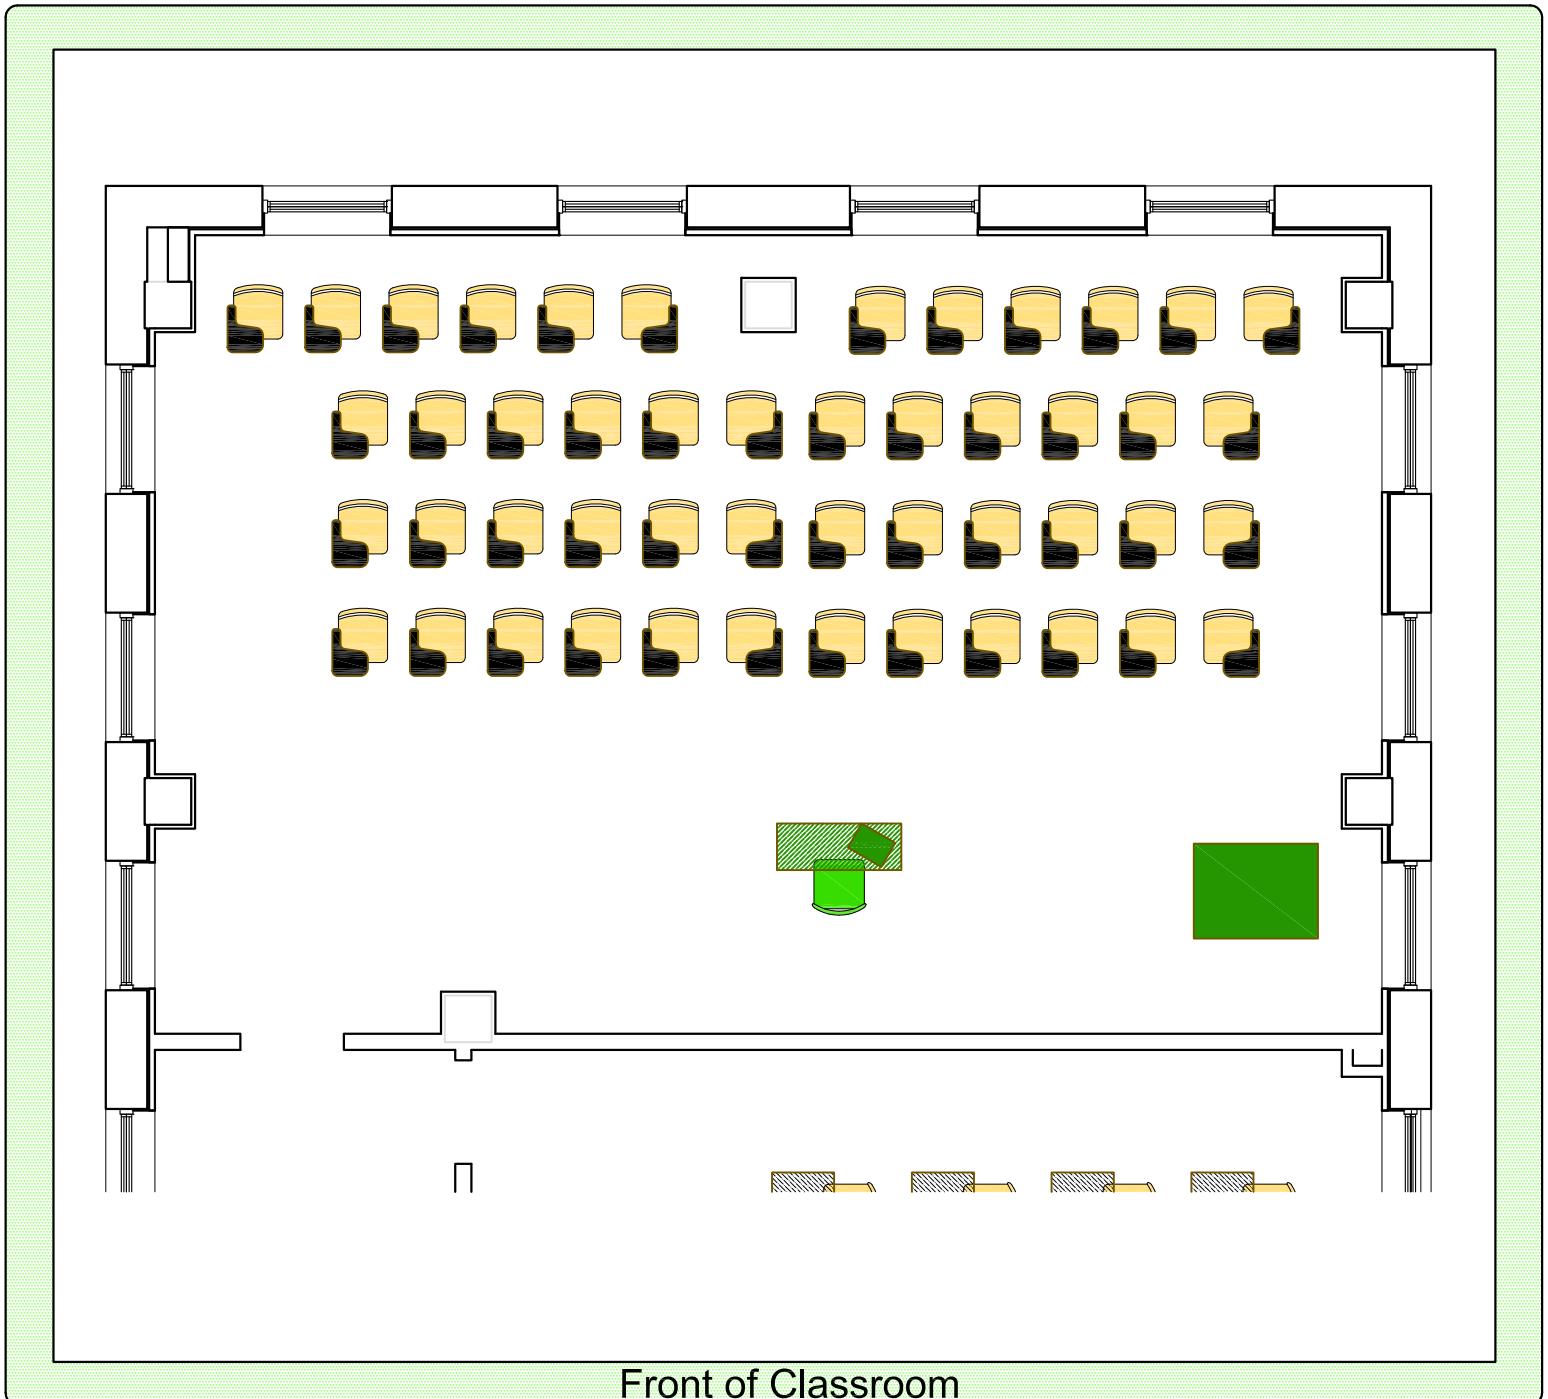

Rm L185 Education

Please return seating to this configuration when your class is finished.

-  Station Count: 48 movable ablet arm chairs
-  Instructor Station: Chair, table, portable lectern

Place all trash and recycling in the proper container.