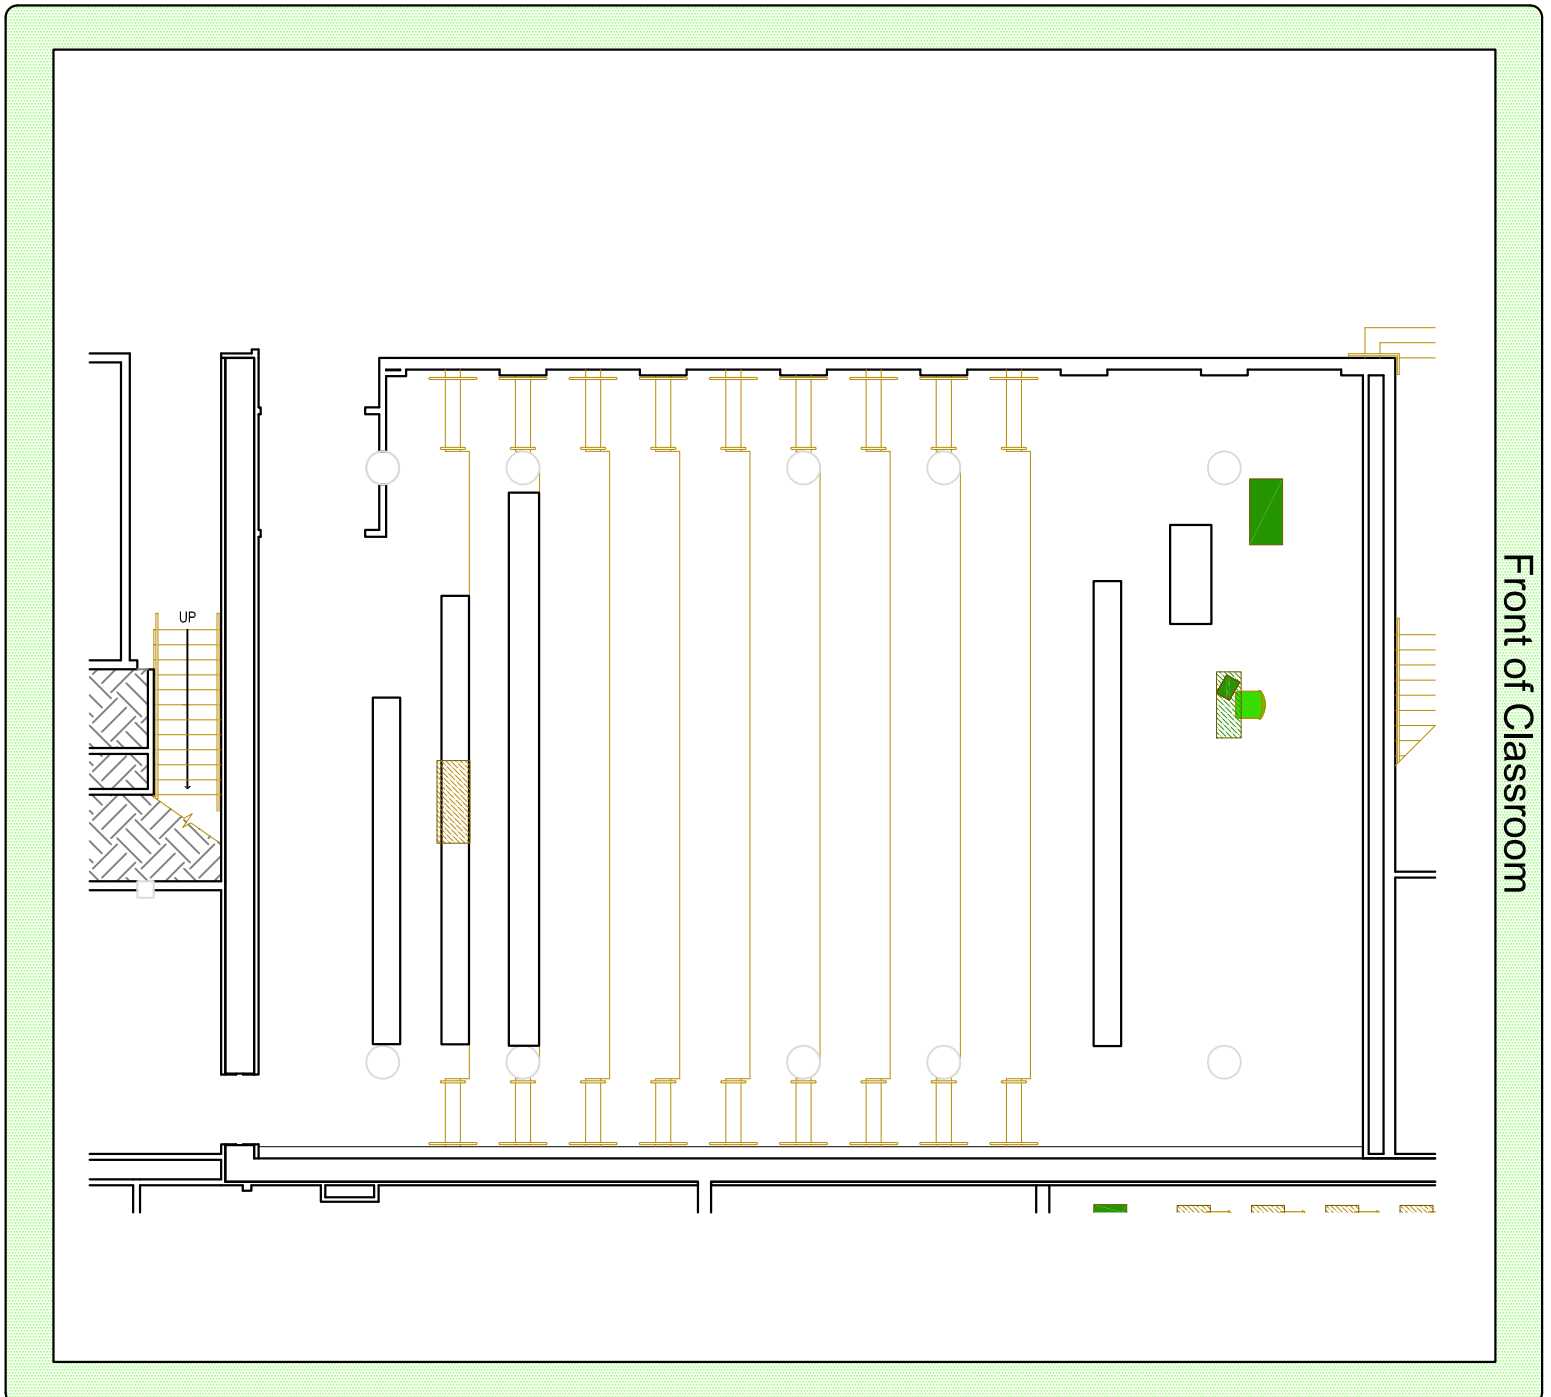

# Room L196 Education

Please return seating to this configuration when your class is finished.

-  Station Count: 149 movable chairs at 15 fixed tables
-  Instructor Station: Chair, table, portable lectern

Place all trash and recycling in the proper container.