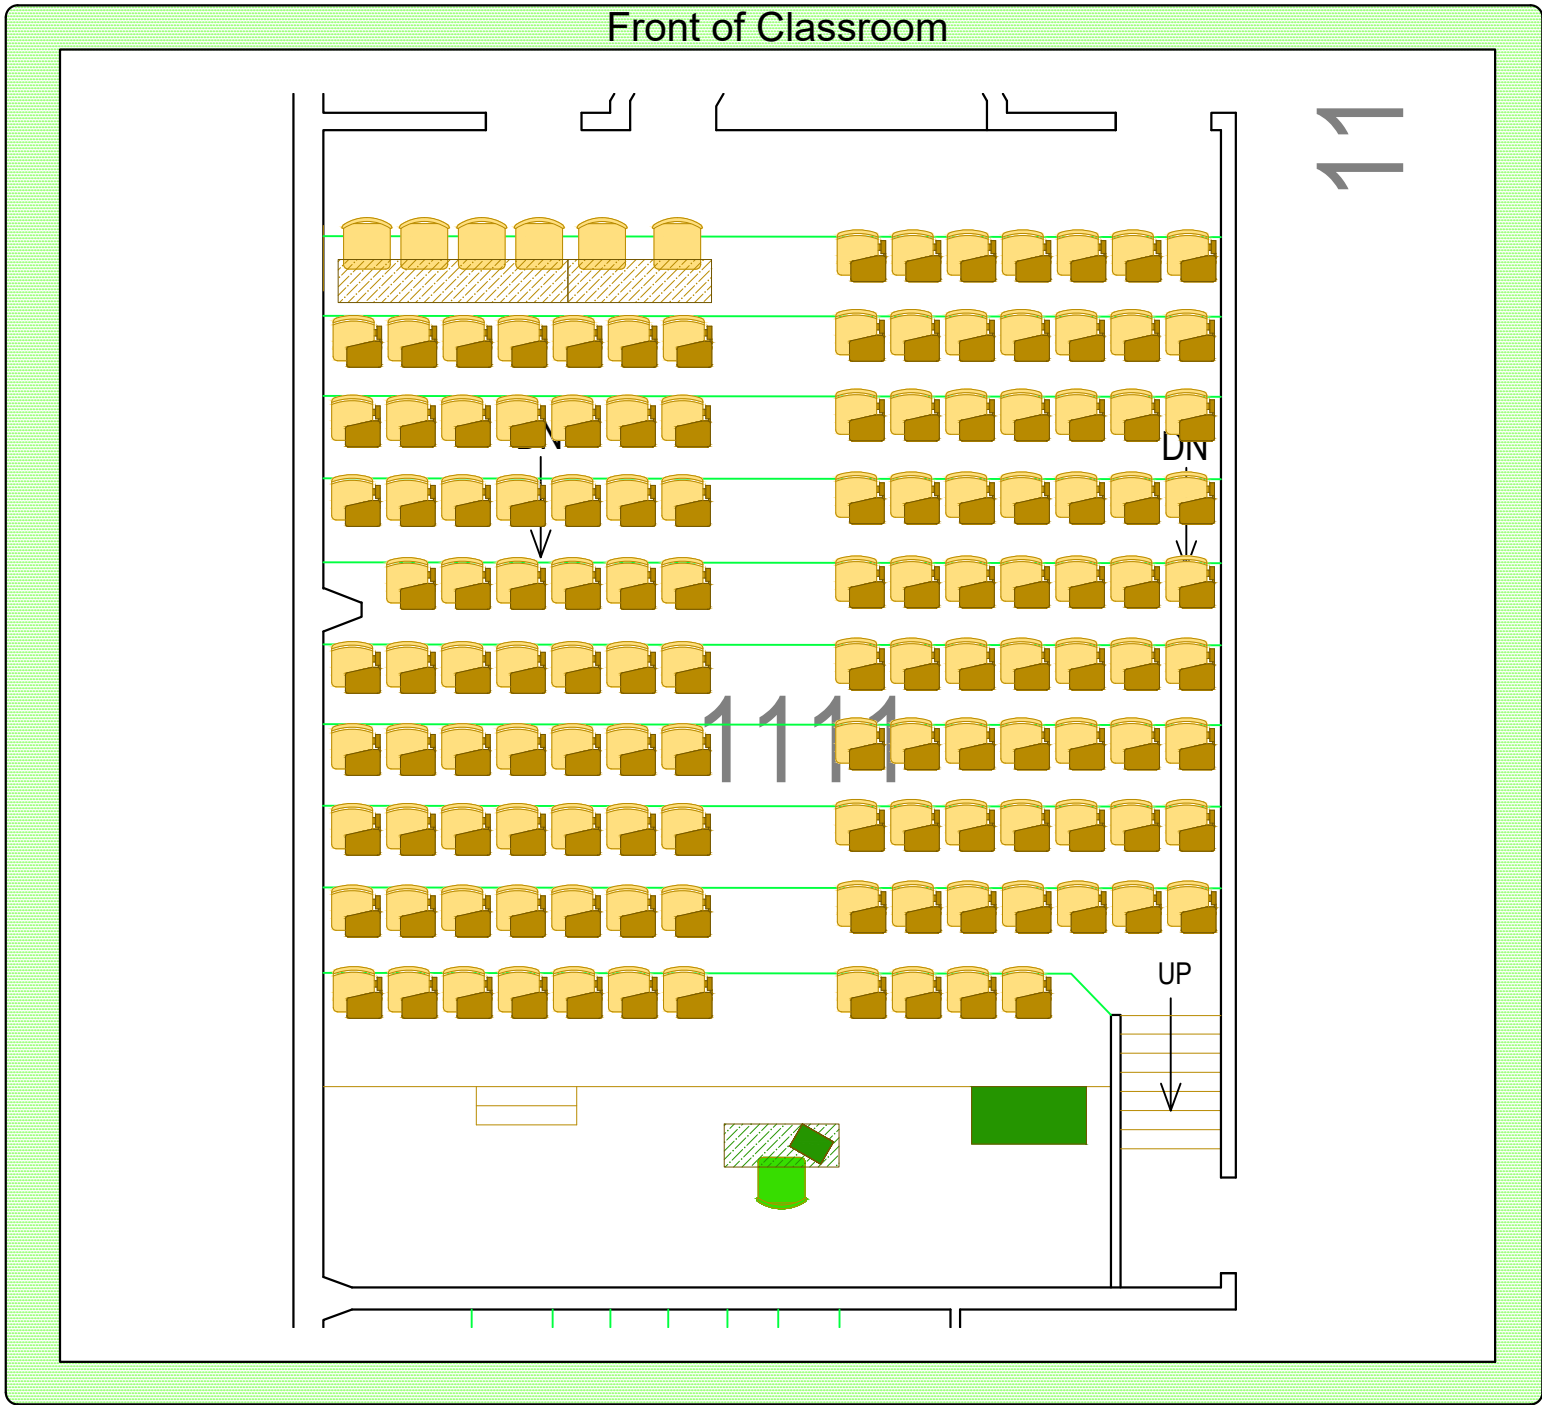

Rm 1111 Humanities Building

Please return seating to this configuration when your class is finished.

-  Station Count: 129 fixed chairs and 6 movable chairs at a fixed table
-  Instructor Station: Chair, table, portable lectern