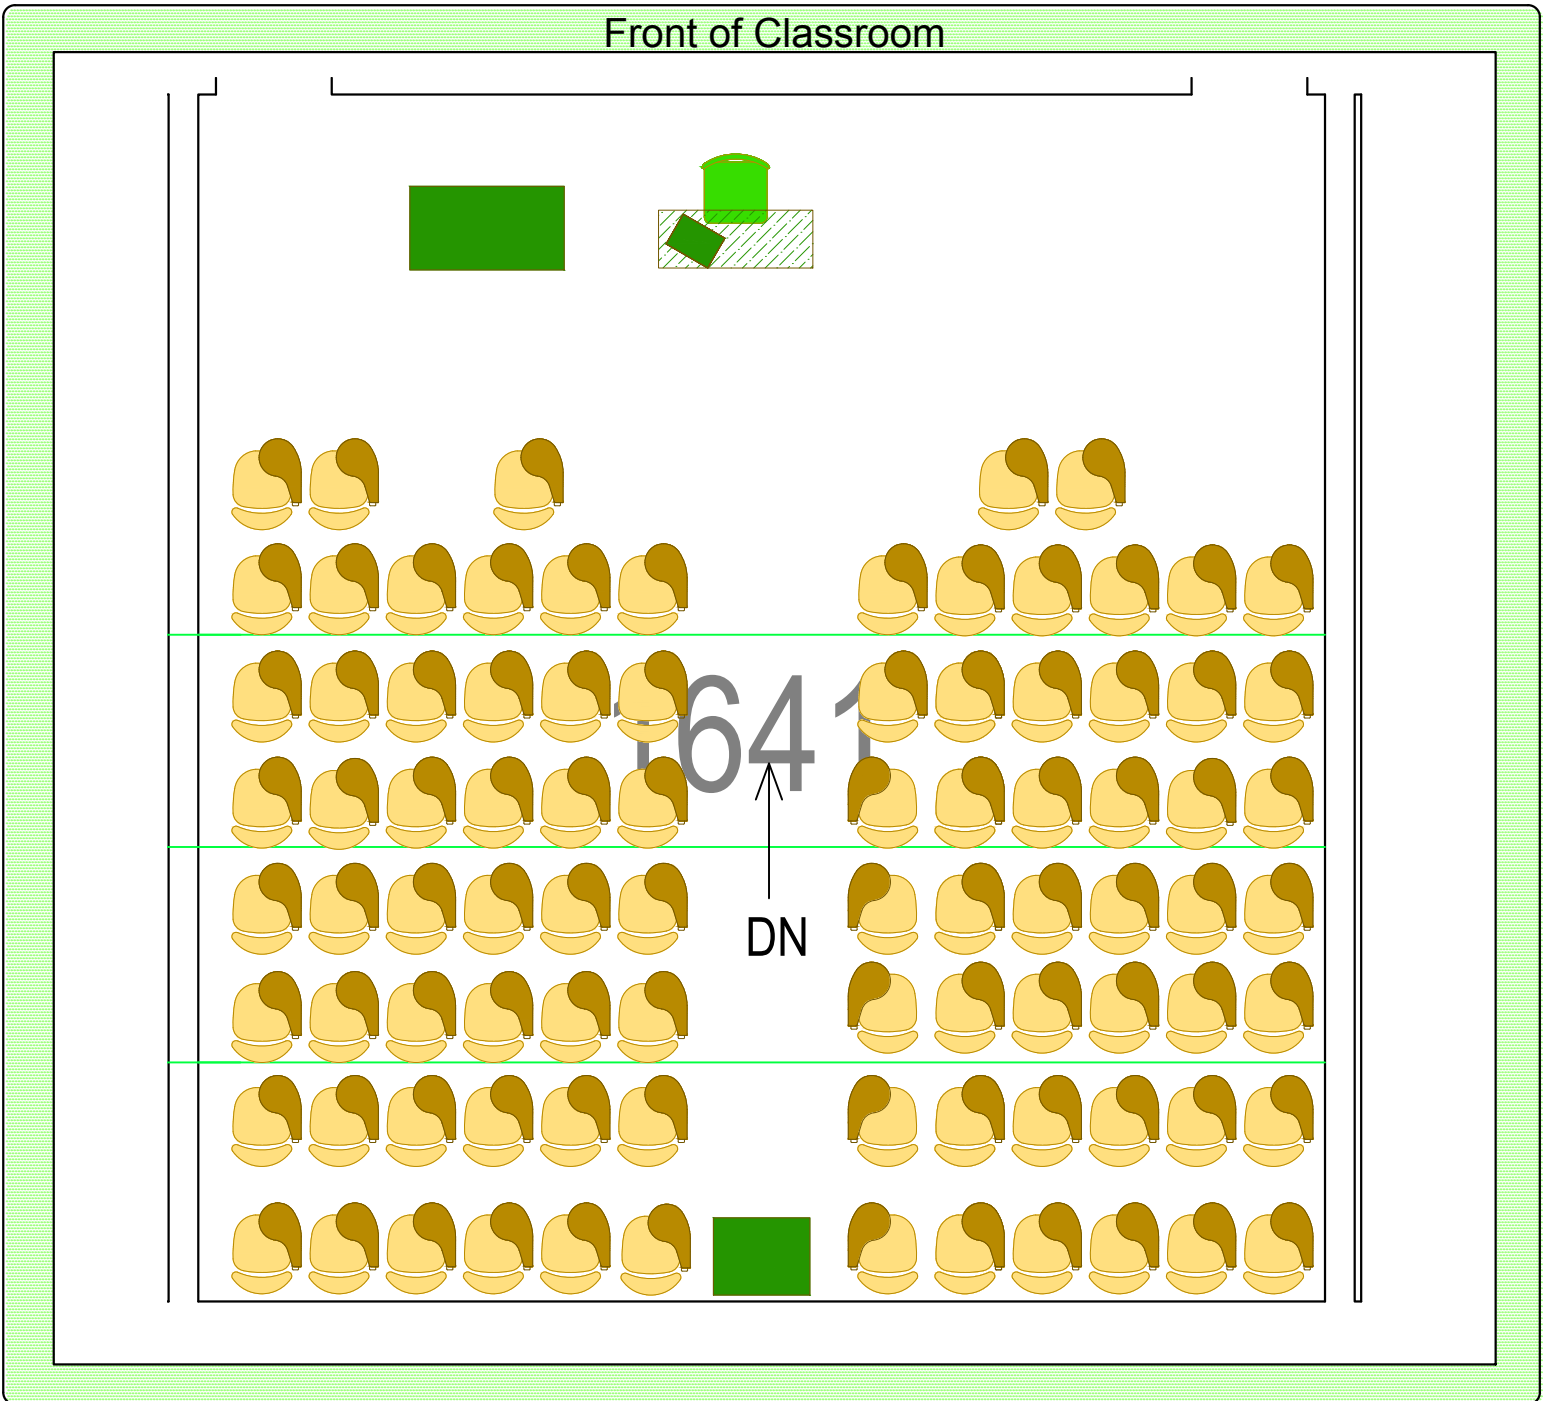

Rm 1641 Humanities Building

Please return seating to this configuration when your class is finished.

-  Station Count: 89 fixed chairs
-  Instructor Station: Chair, table, portable lectern

Place all trash and recycling in the proper container.