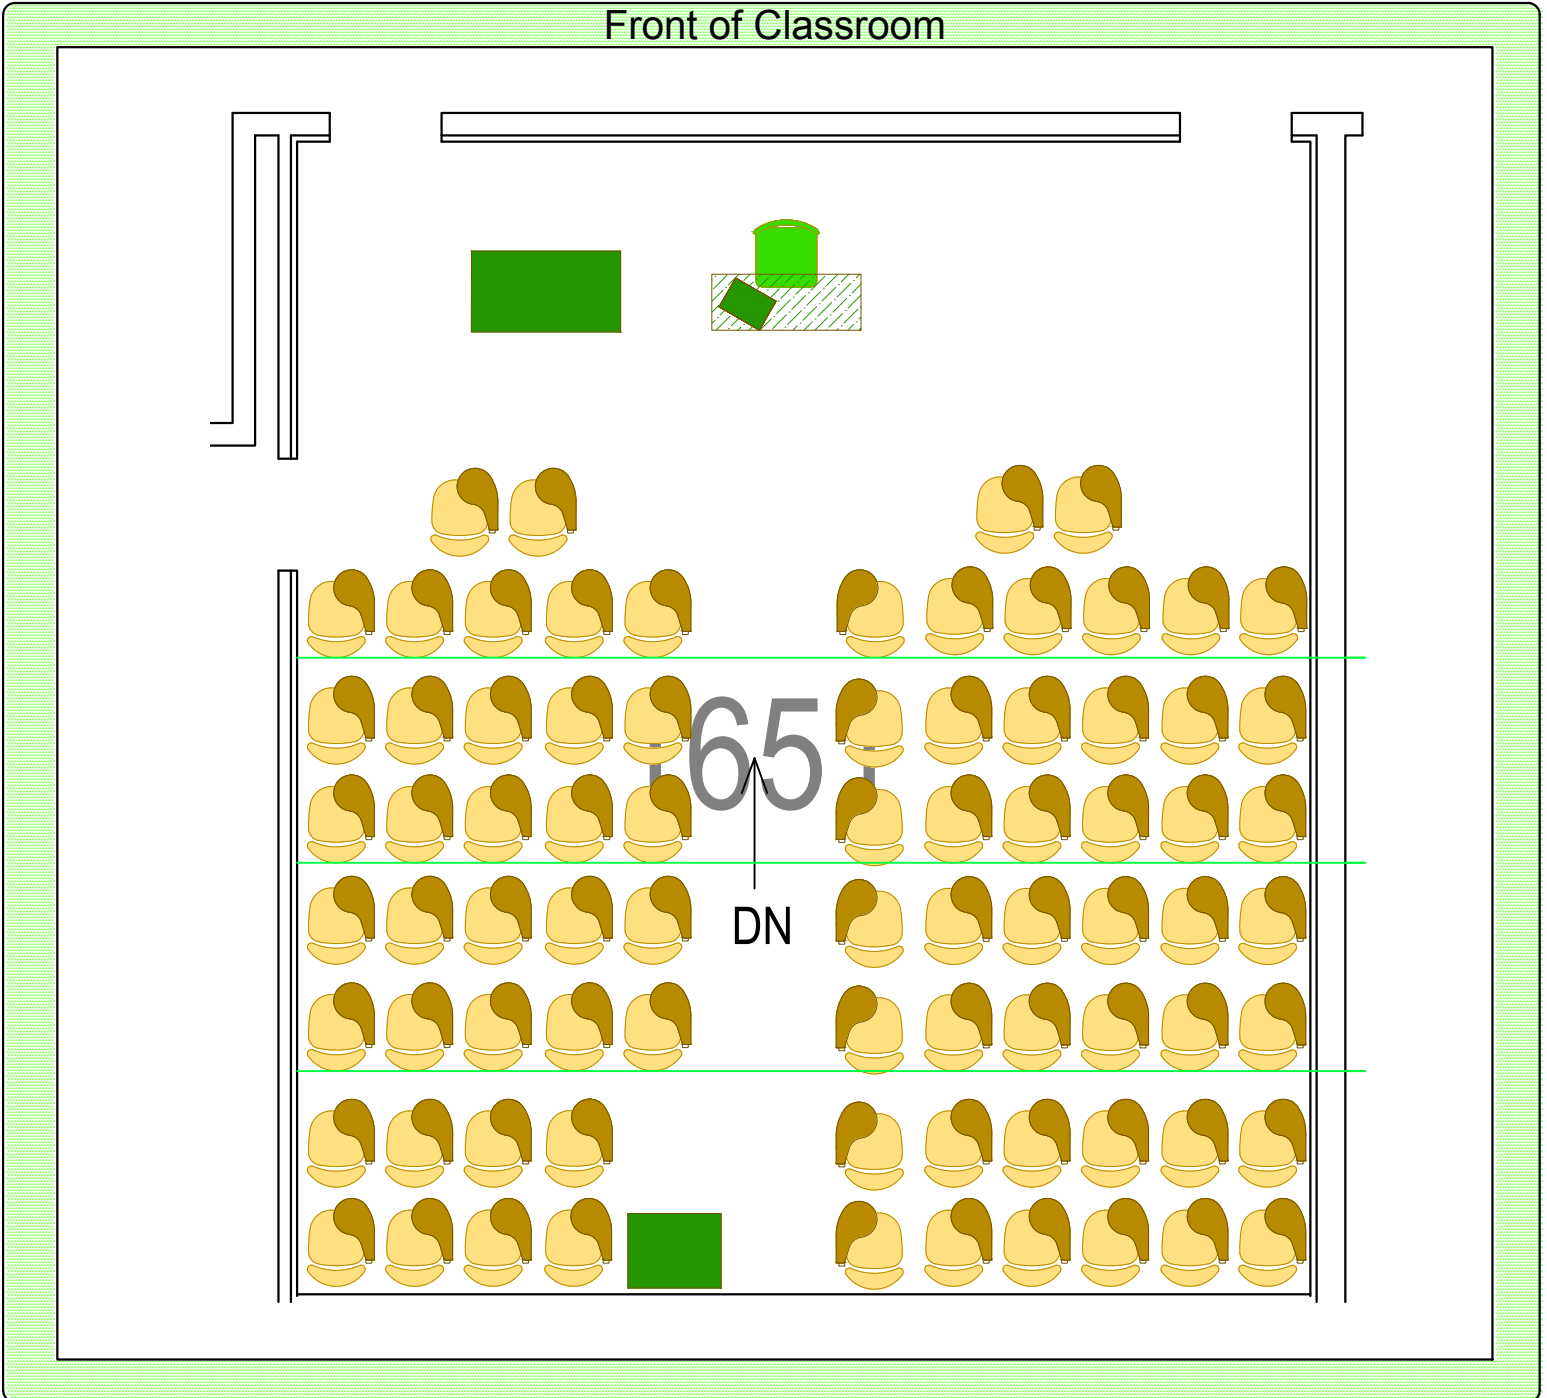

Rm 1651 Humanities Building

Please return seating to this configuration when your class is finished.

-  Station Count: 79 fixed chairs
-  Instructor Station: Chair, table, portable lectern

Place all trash and recycling in the proper container.