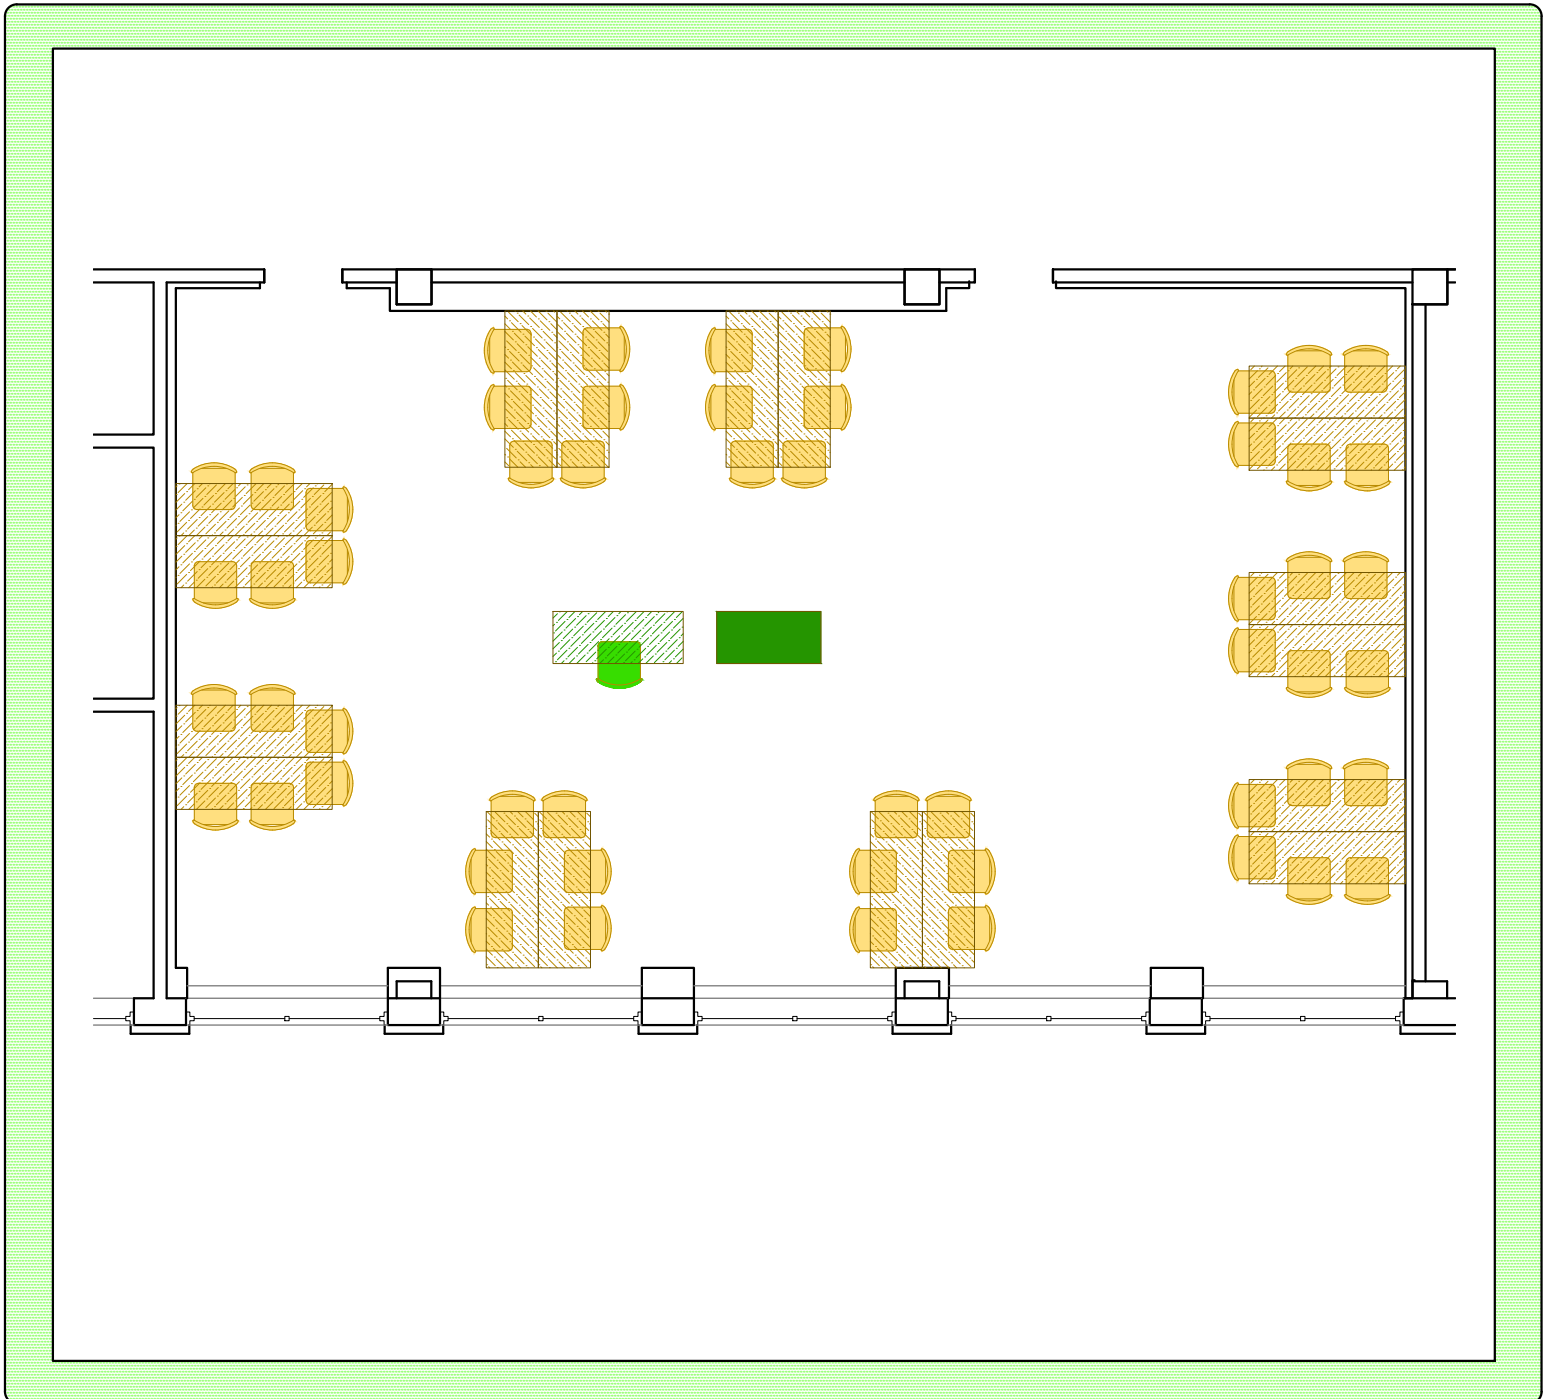

NORTH

Room 214 Ingraham Hall

WISCONSIN
UNIVERSITY OF WISCONSIN-MADISON

Please return seating to this configuration when your class is finished.

-  Station Count: 54 movable chairs at 18 movable tables
-  Instructor Station: Chair, table, portable lectern

Place all trash and recycling in the proper container.

Please contact the Space Management Office at 262-4414 if you have questions or comments about this classroom.

Jan 2019