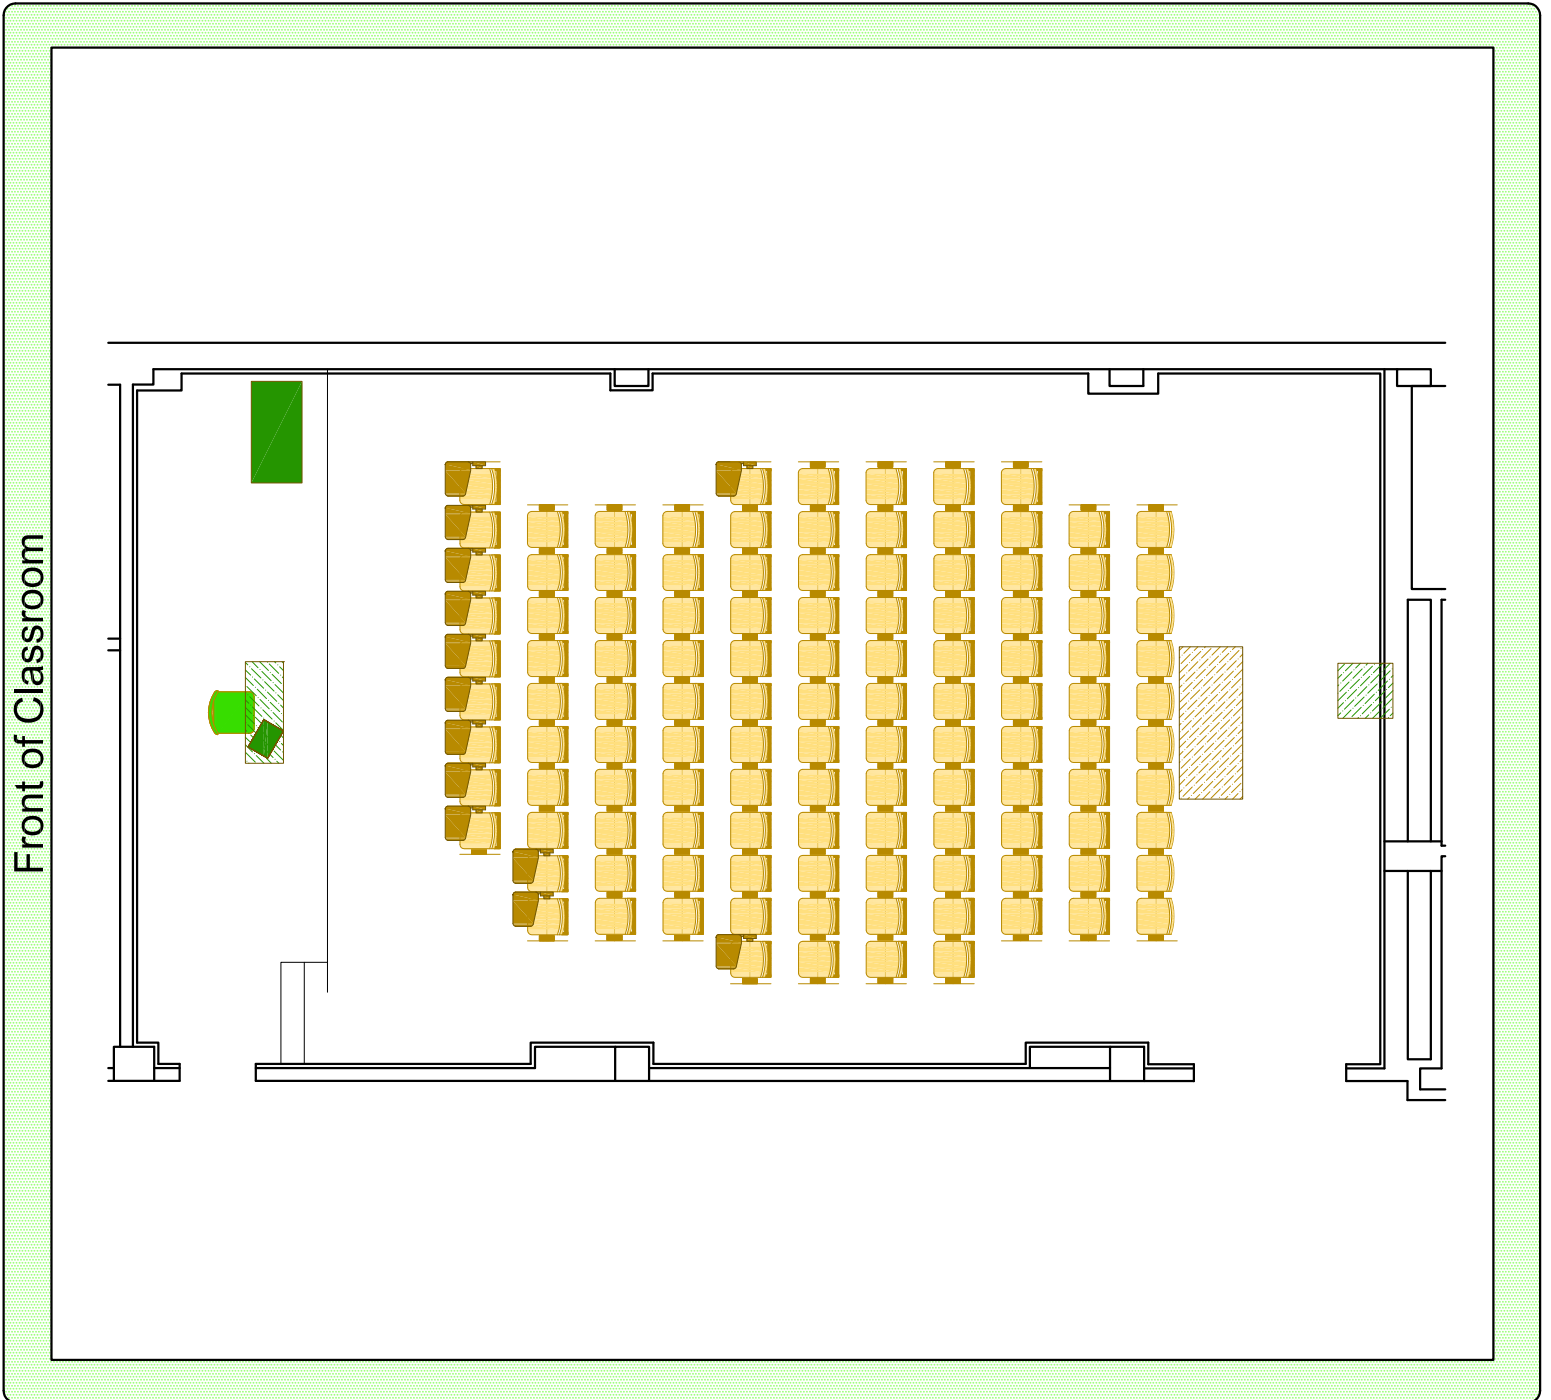

Room 22 Ingraham Hall

Please return seating to this configuration when your class is finished.

- Station Count: 118 fixed seats
- Instructor Station: Chair, table, portable lectern

Place all trash and recycling in the proper container.