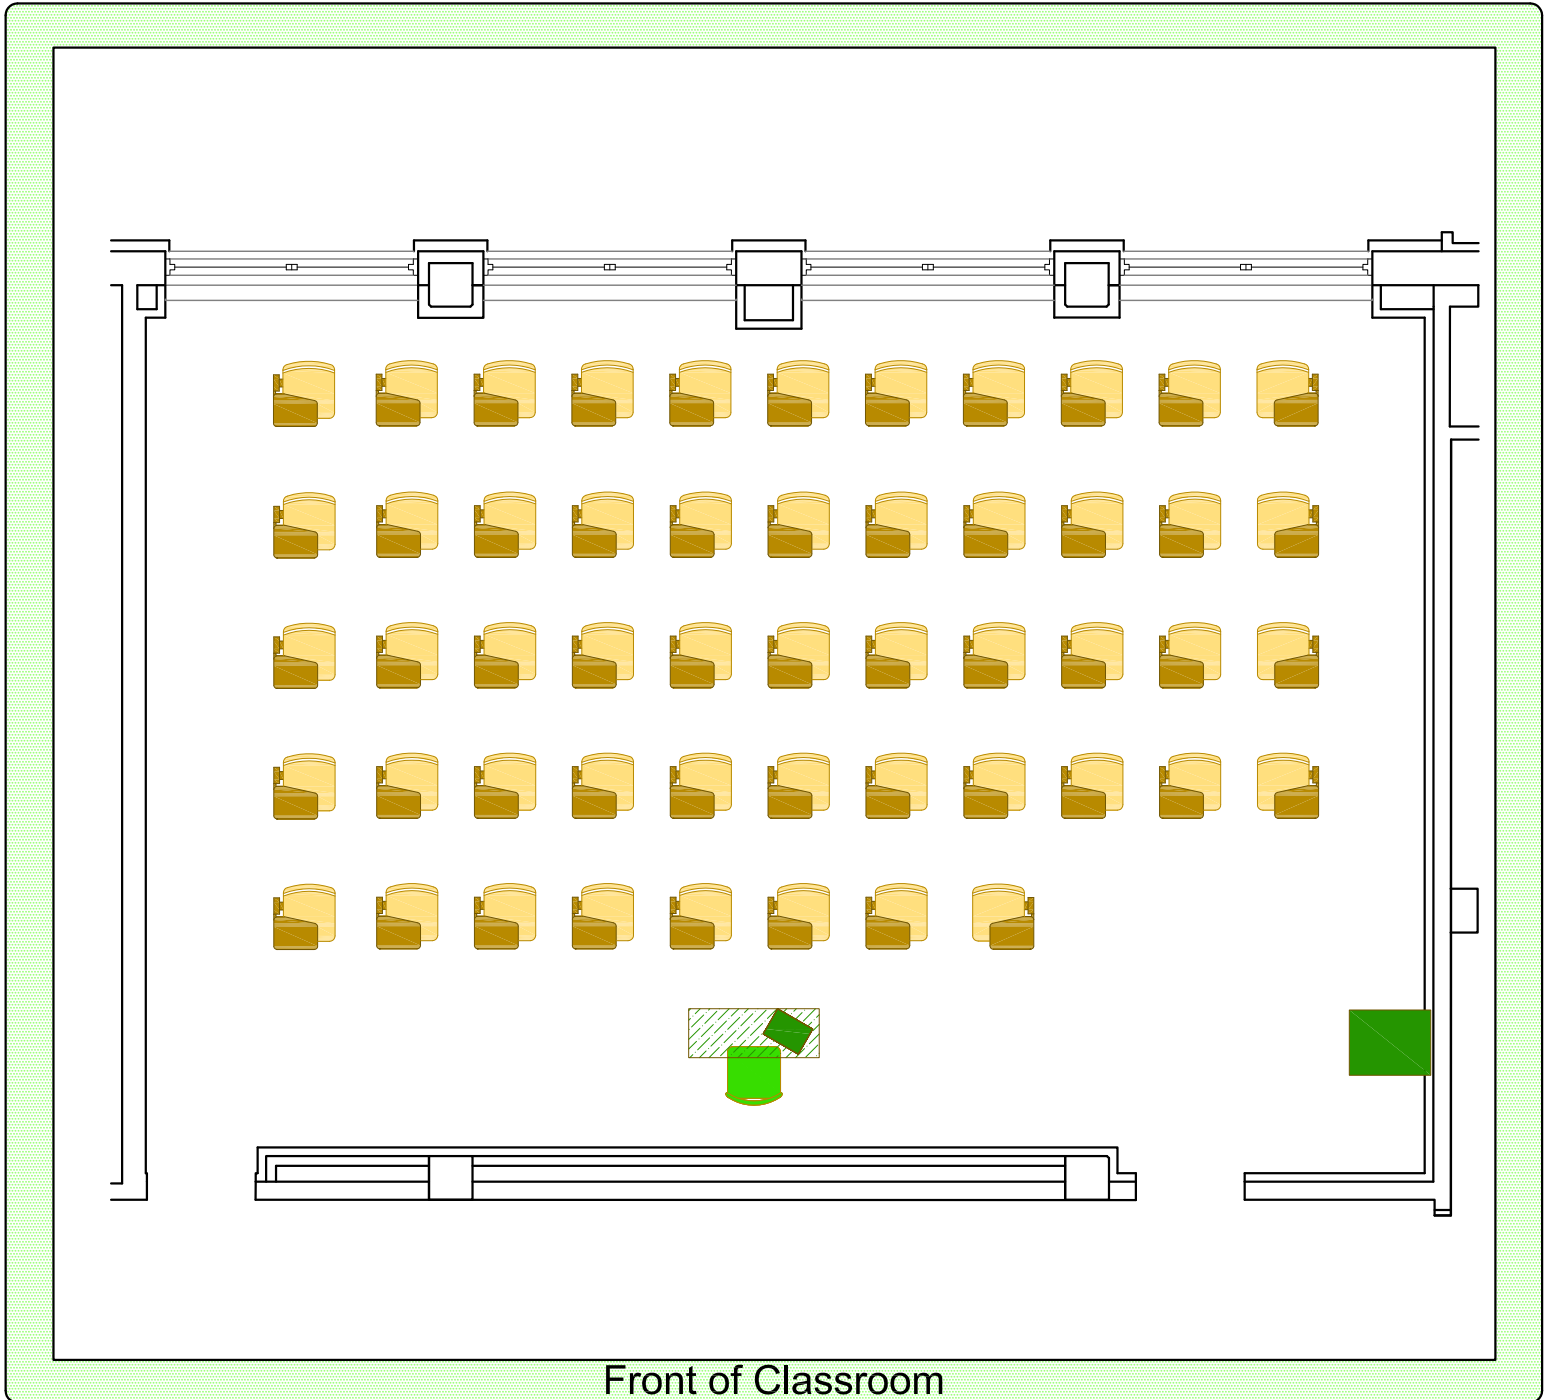

Room 222 Ingraham Hall

Please return seating to this configuration when your class is finished.

-  Station Count: 52 movable tablet arm chairs (lecture based mode)
-  Instructor Station: Chair, table, portable lectern