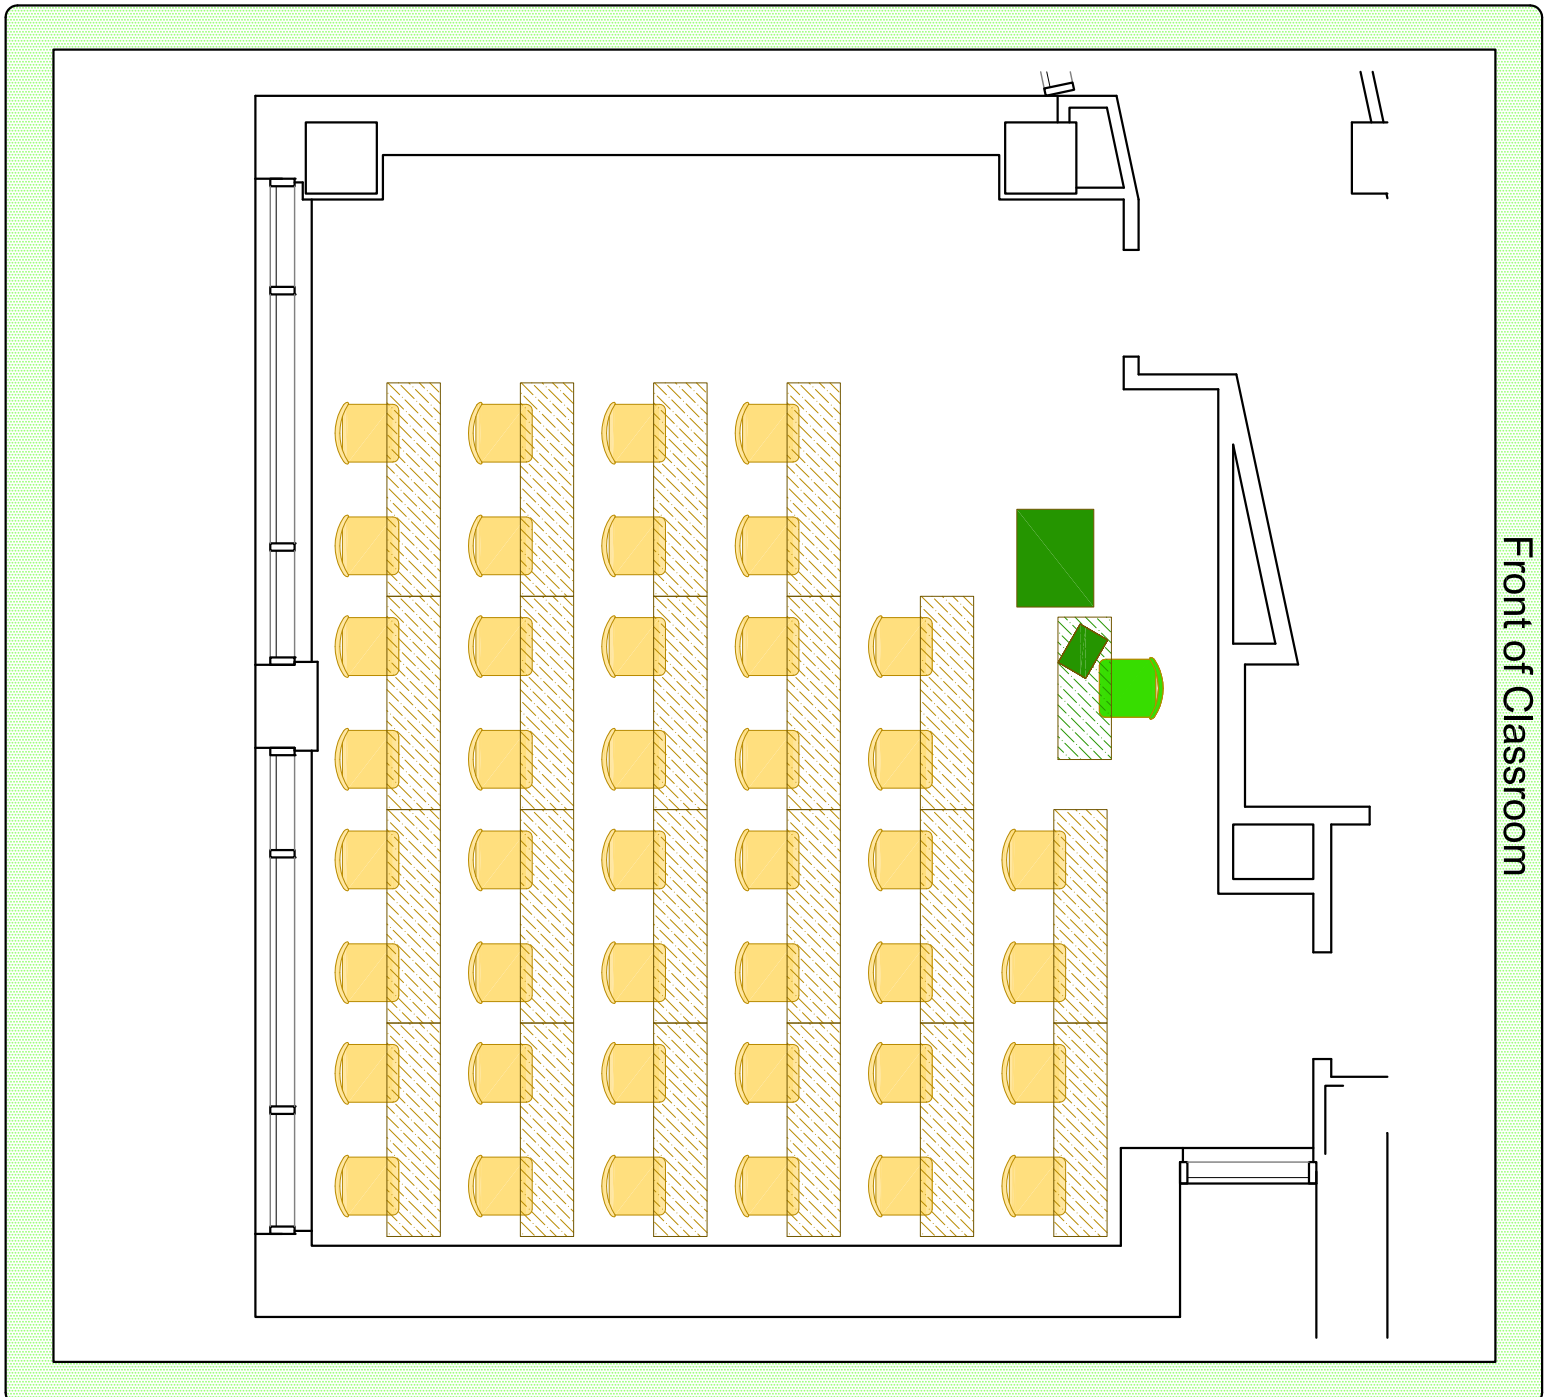

# Room 1510 Microbial Sciences

WISCONSIN  
UNIVERSITY OF WISCONSIN-MADISON

Please return seating to this configuration when your class is finished.

-  Station Count: 42 movable chairs at 21 tables
-  Instructor Station: Chair, table, portable lectern

Place all trash and recycling in the proper container.

Please contact the Space Management Office at 262-4414 if you have questions or comments about this classroom.

Sep 2017