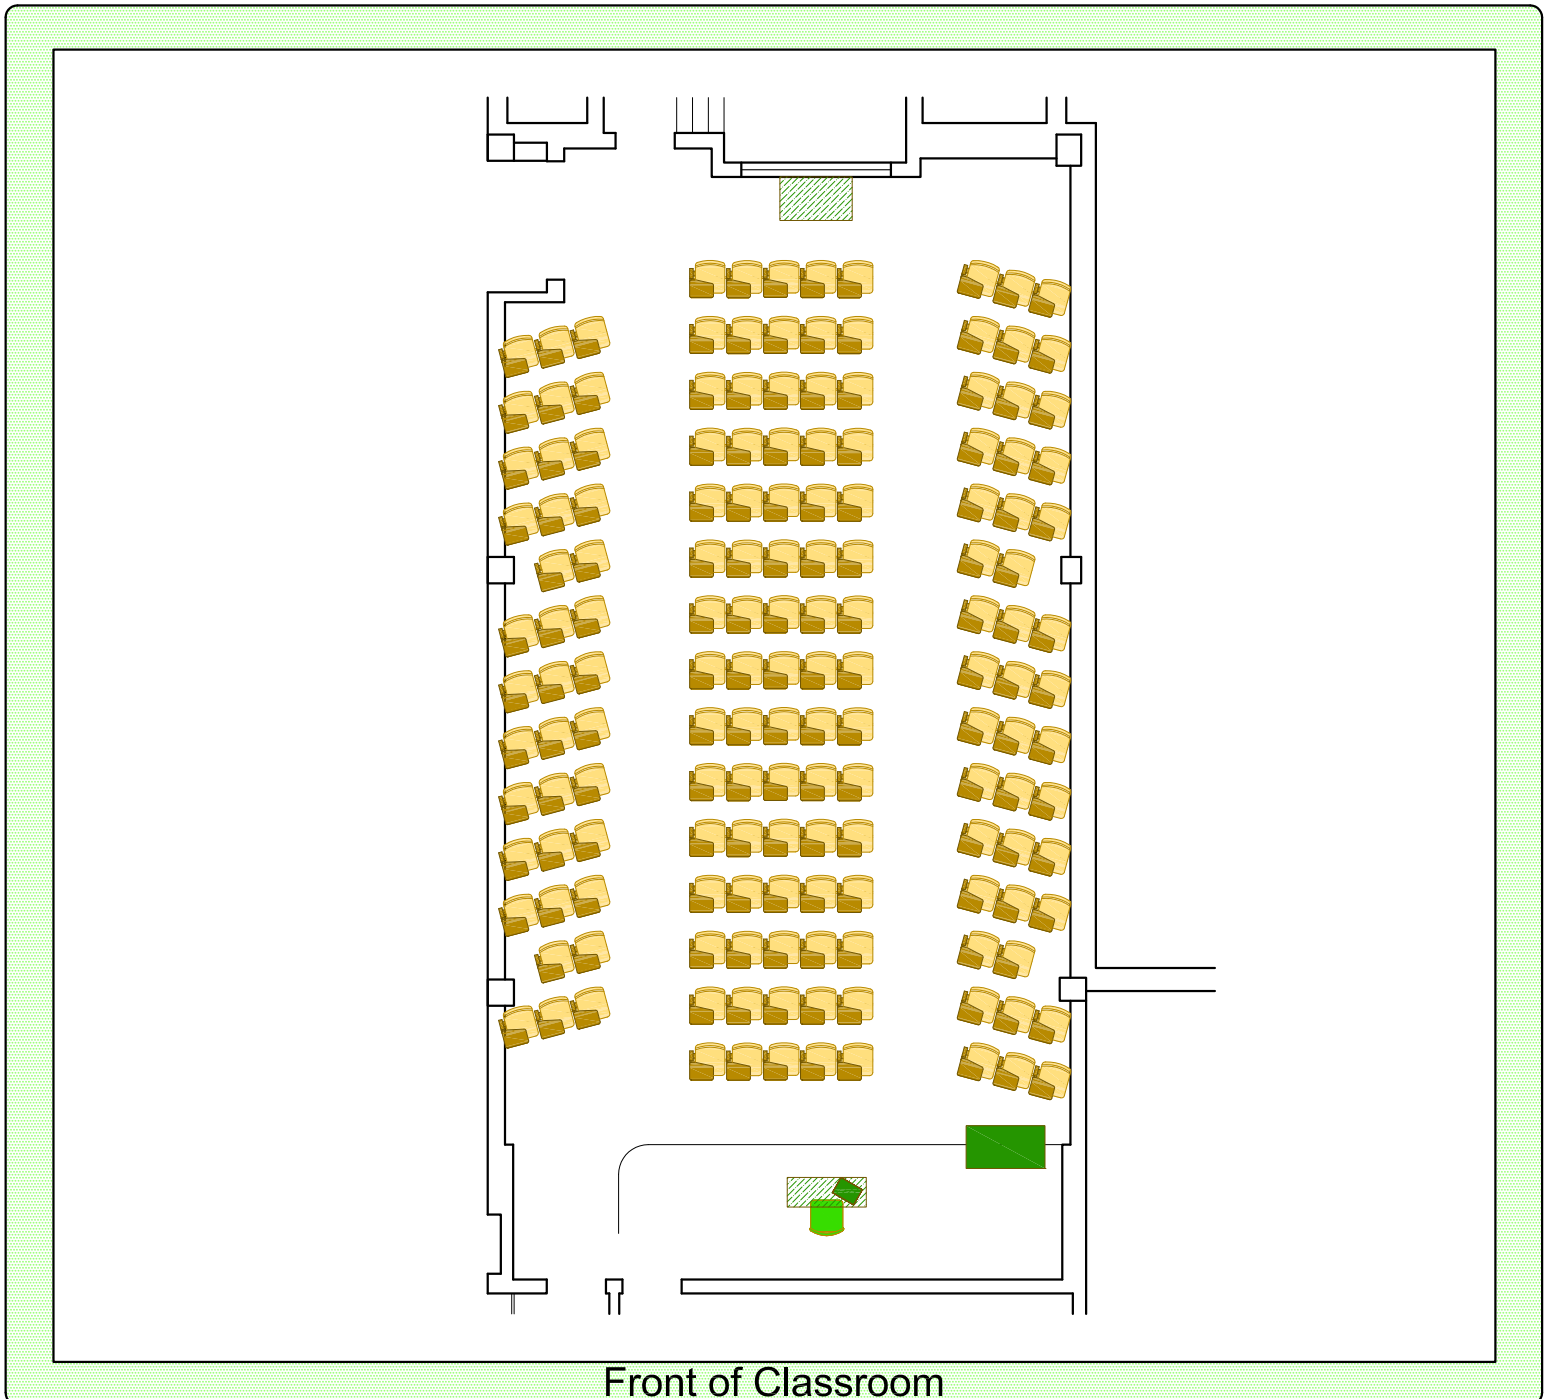

Room 108 Plant Sciences

Please return seating to this configuration when your class is finished.

-  Station Count: 138 fixed seats
-  Instructor Station: Chair, table, portable lectern

Place all trash and recycling in the proper container.