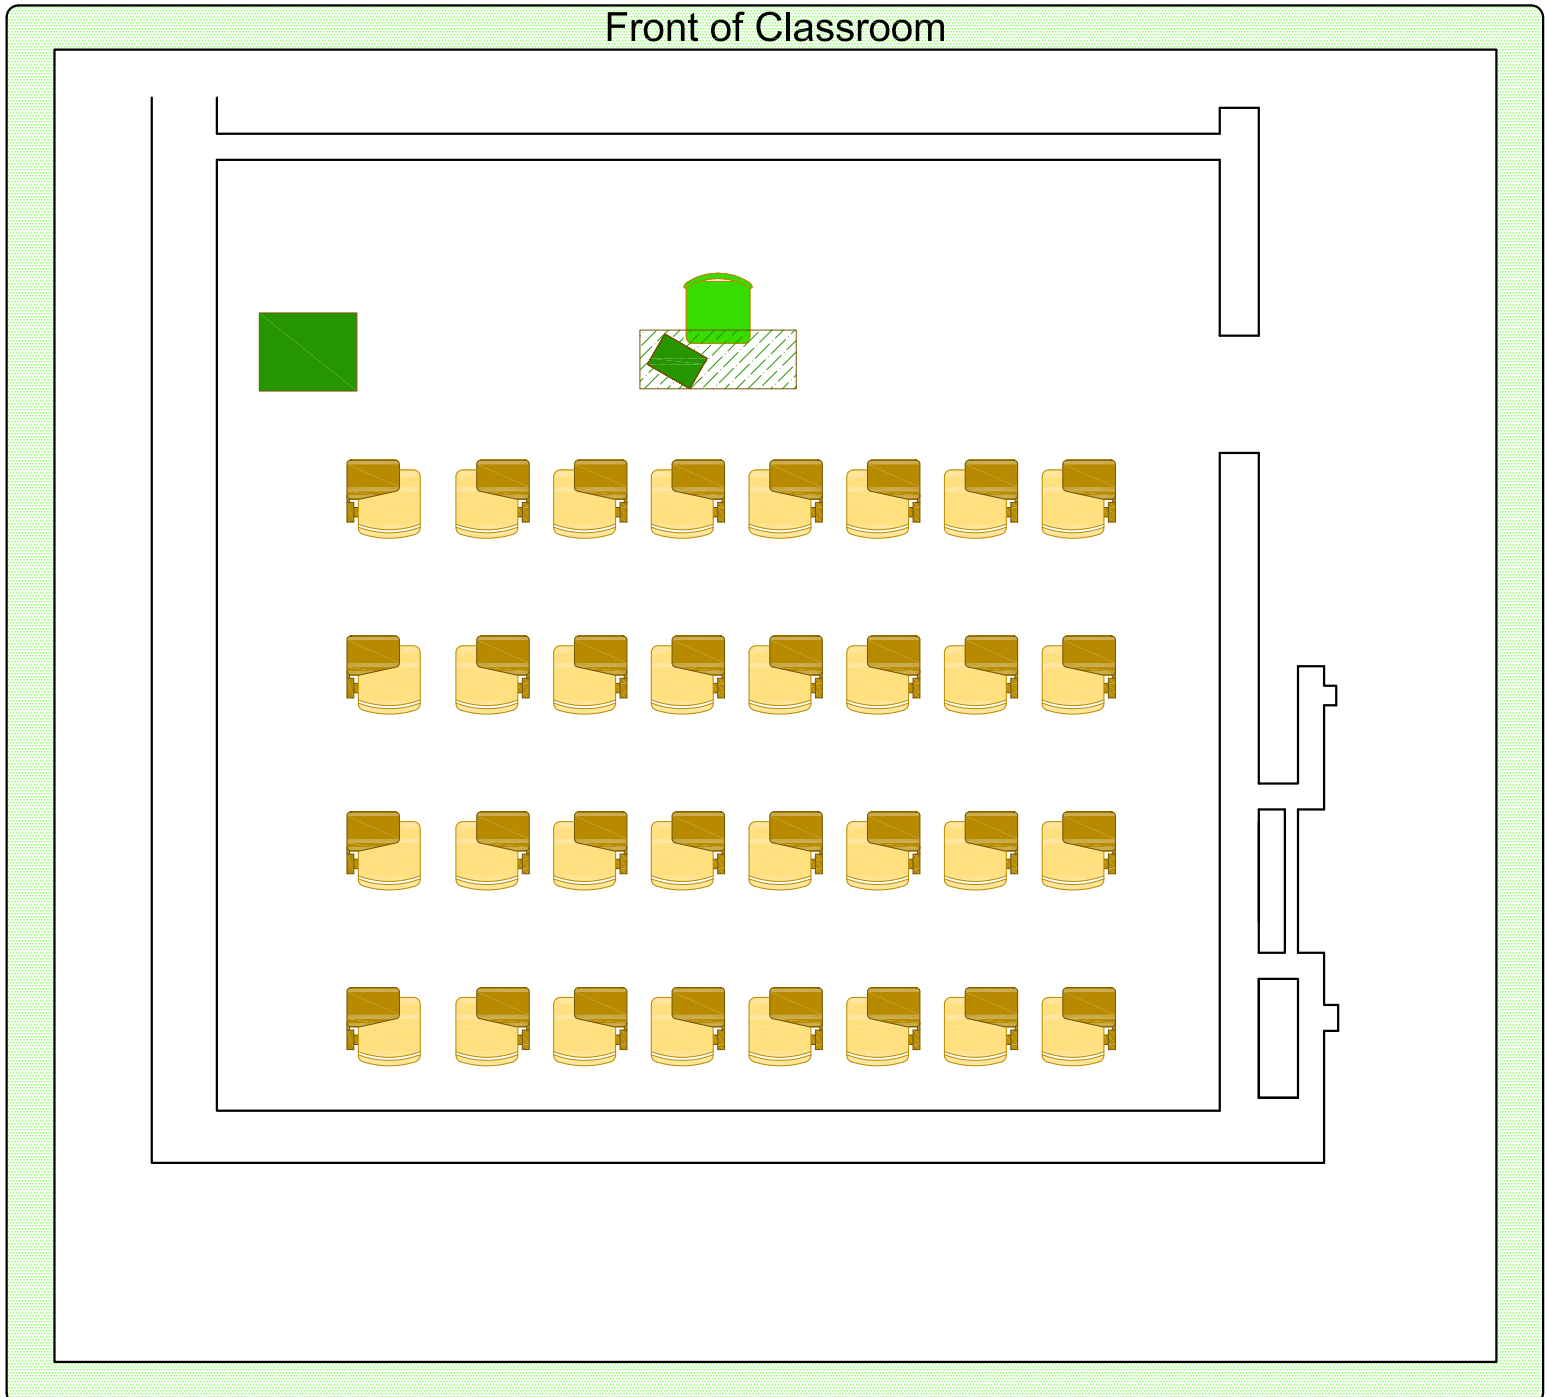

# Room 101 Psychology

Please return seating to this configuration when your class is finished.

-  Station Count: 32 movable tablet chairs
-  Instructor Station: Chair, table, portable lectern

Place all trash and recycling in the proper container.