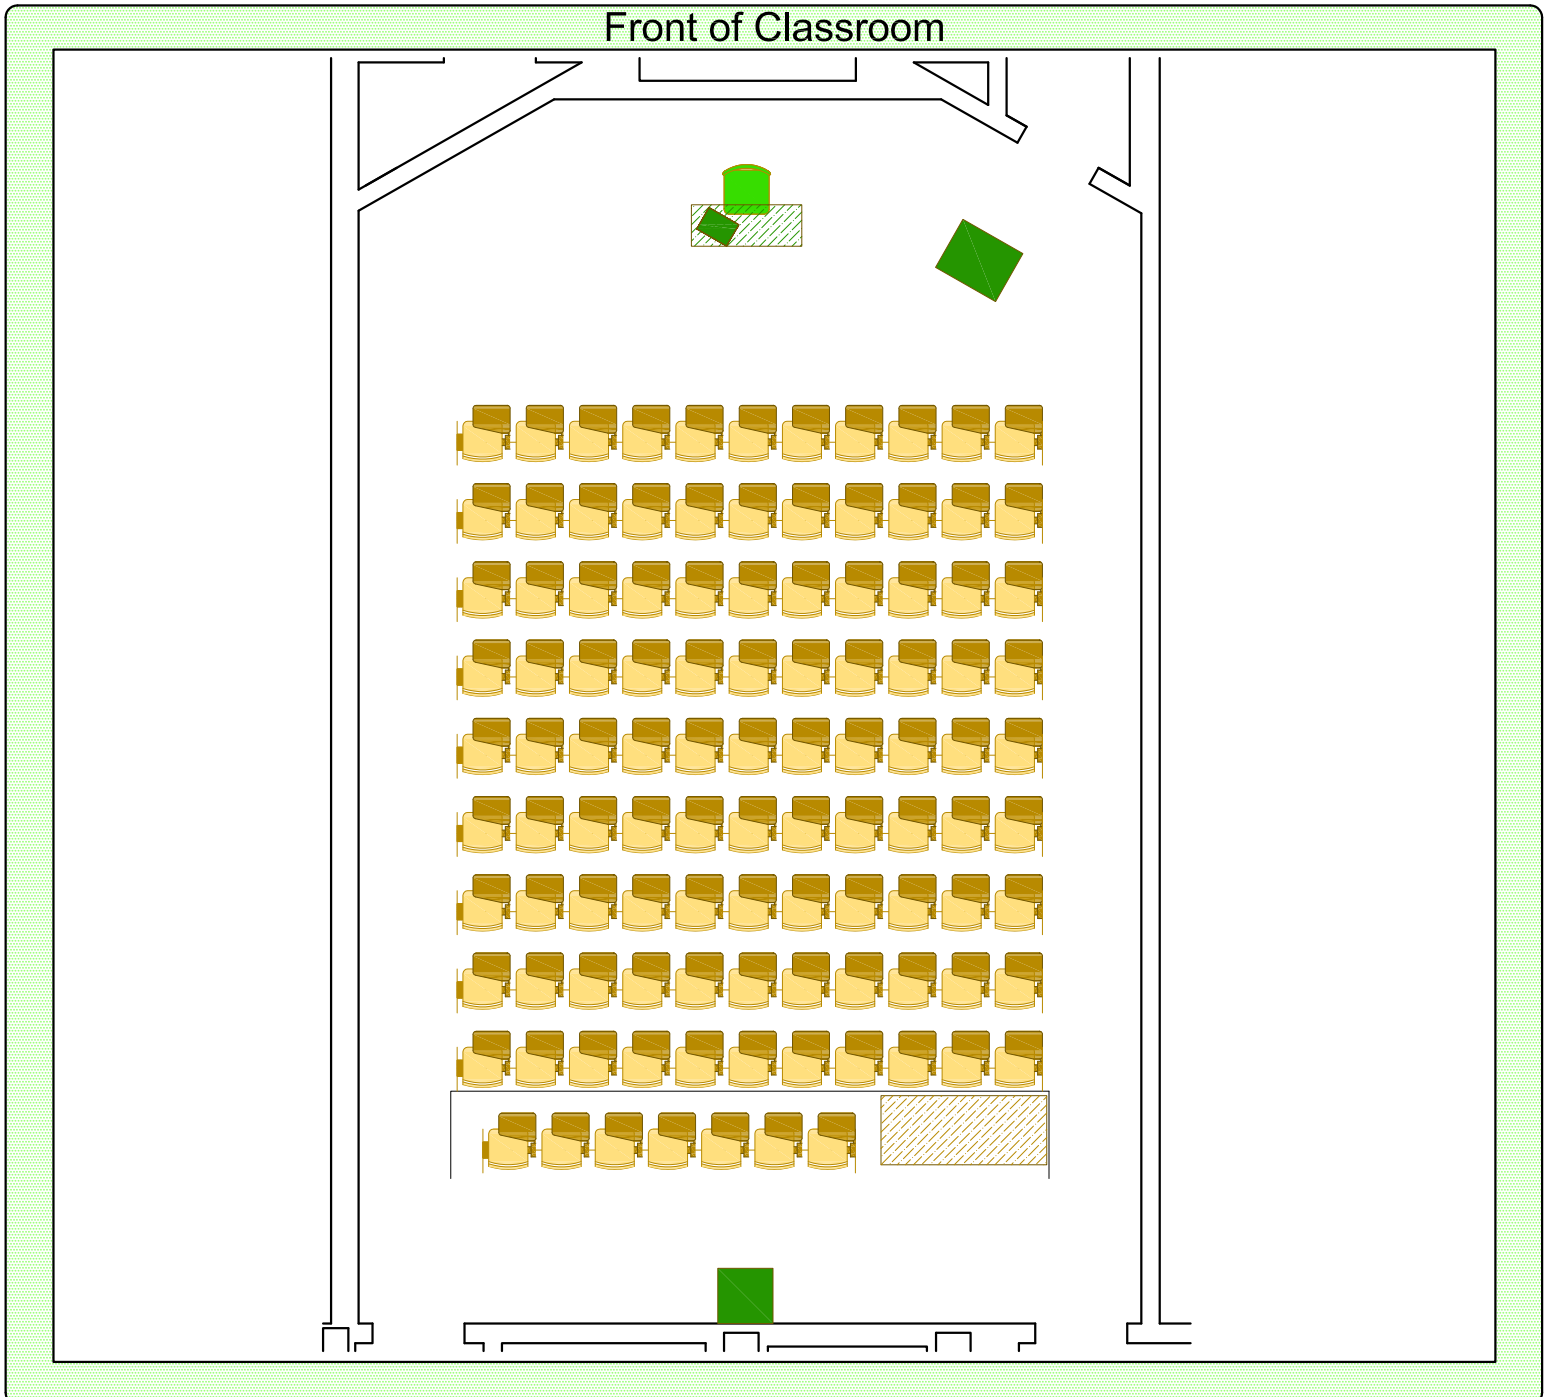

Room 107 Psychology

Please return seating to this configuration when your class is finished.

-  Station Count: 106 fixed seats
-  Instructor Station: Chair, table, portable lectern

Place all trash and recycling in the proper container.