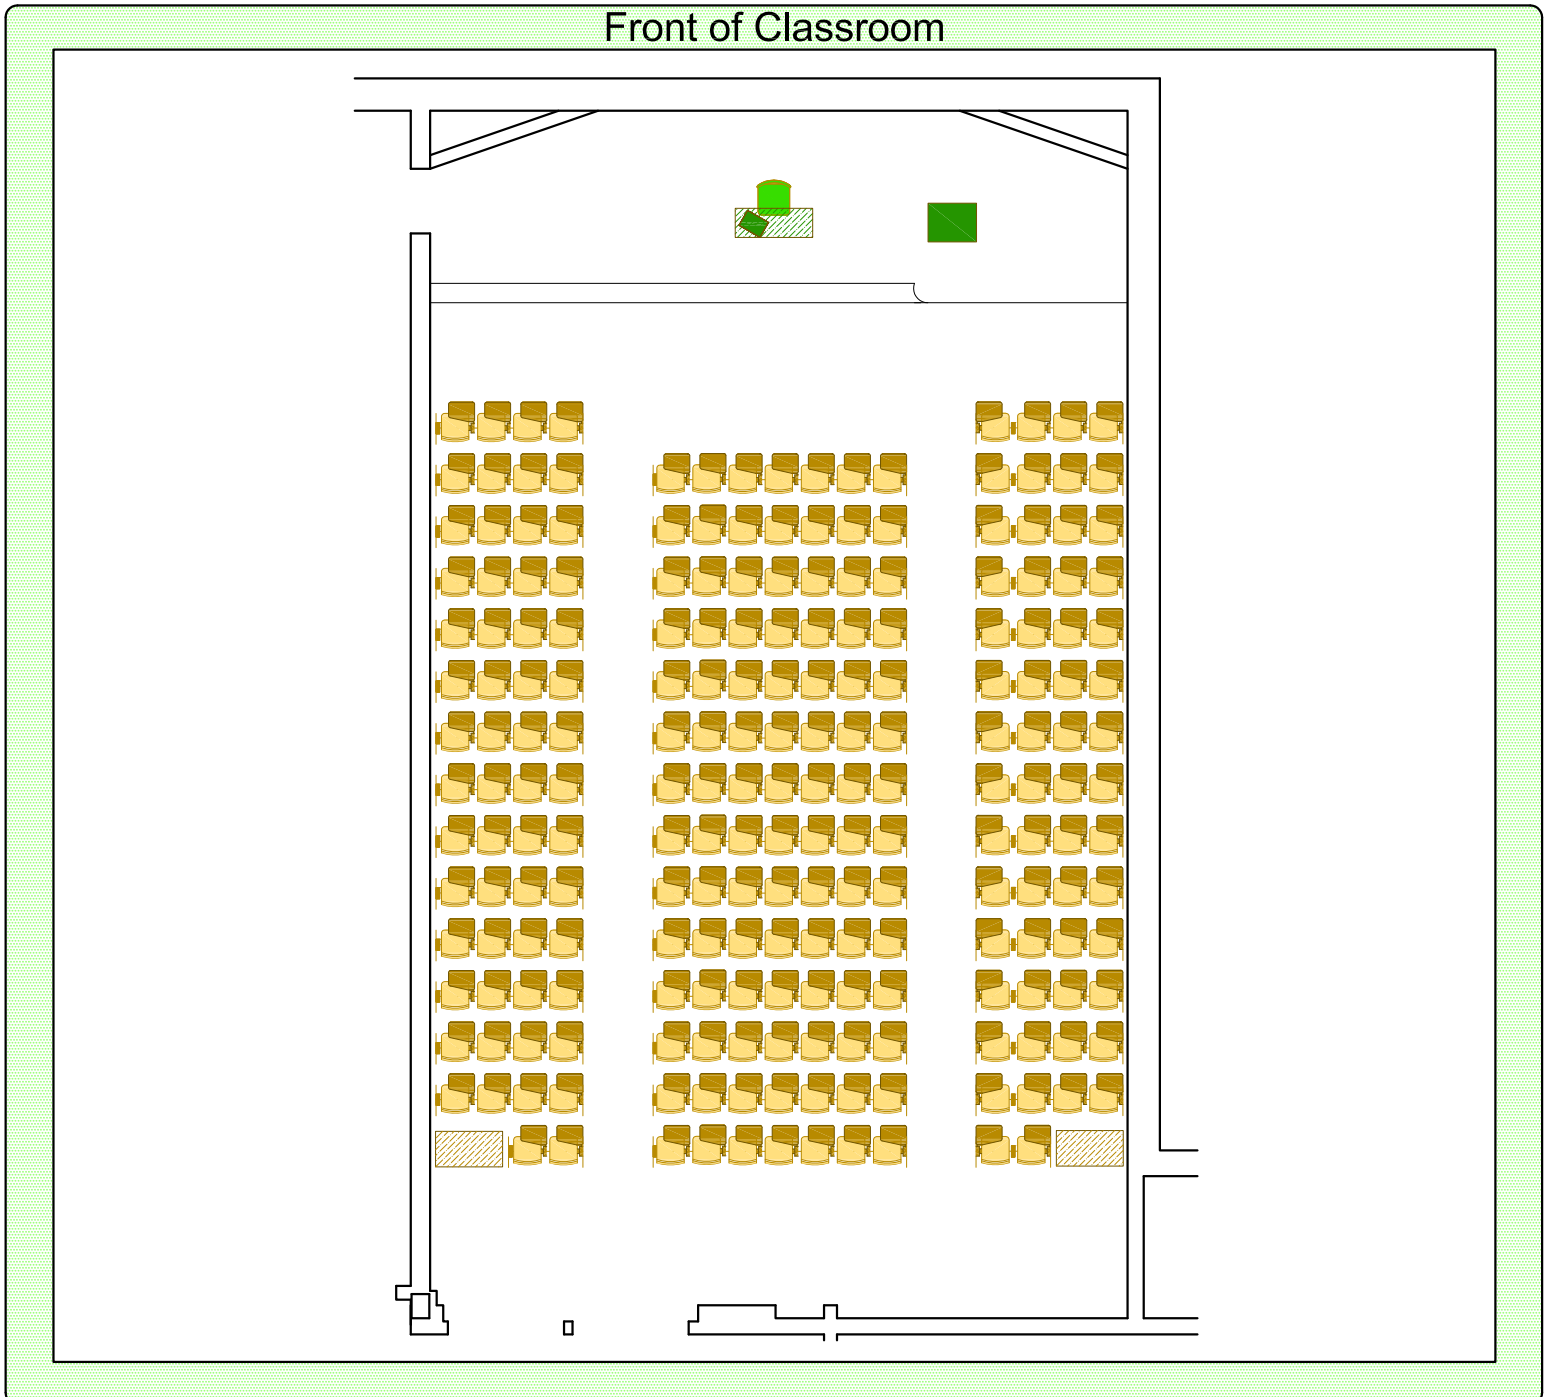

Room 113 Psychology

Please return seating to this configuration when your class is finished.

-  Station Count: 214 fixed seats
-  Instructor Station: Chair, table, portable lectern

Place all trash and recycling in the proper container.