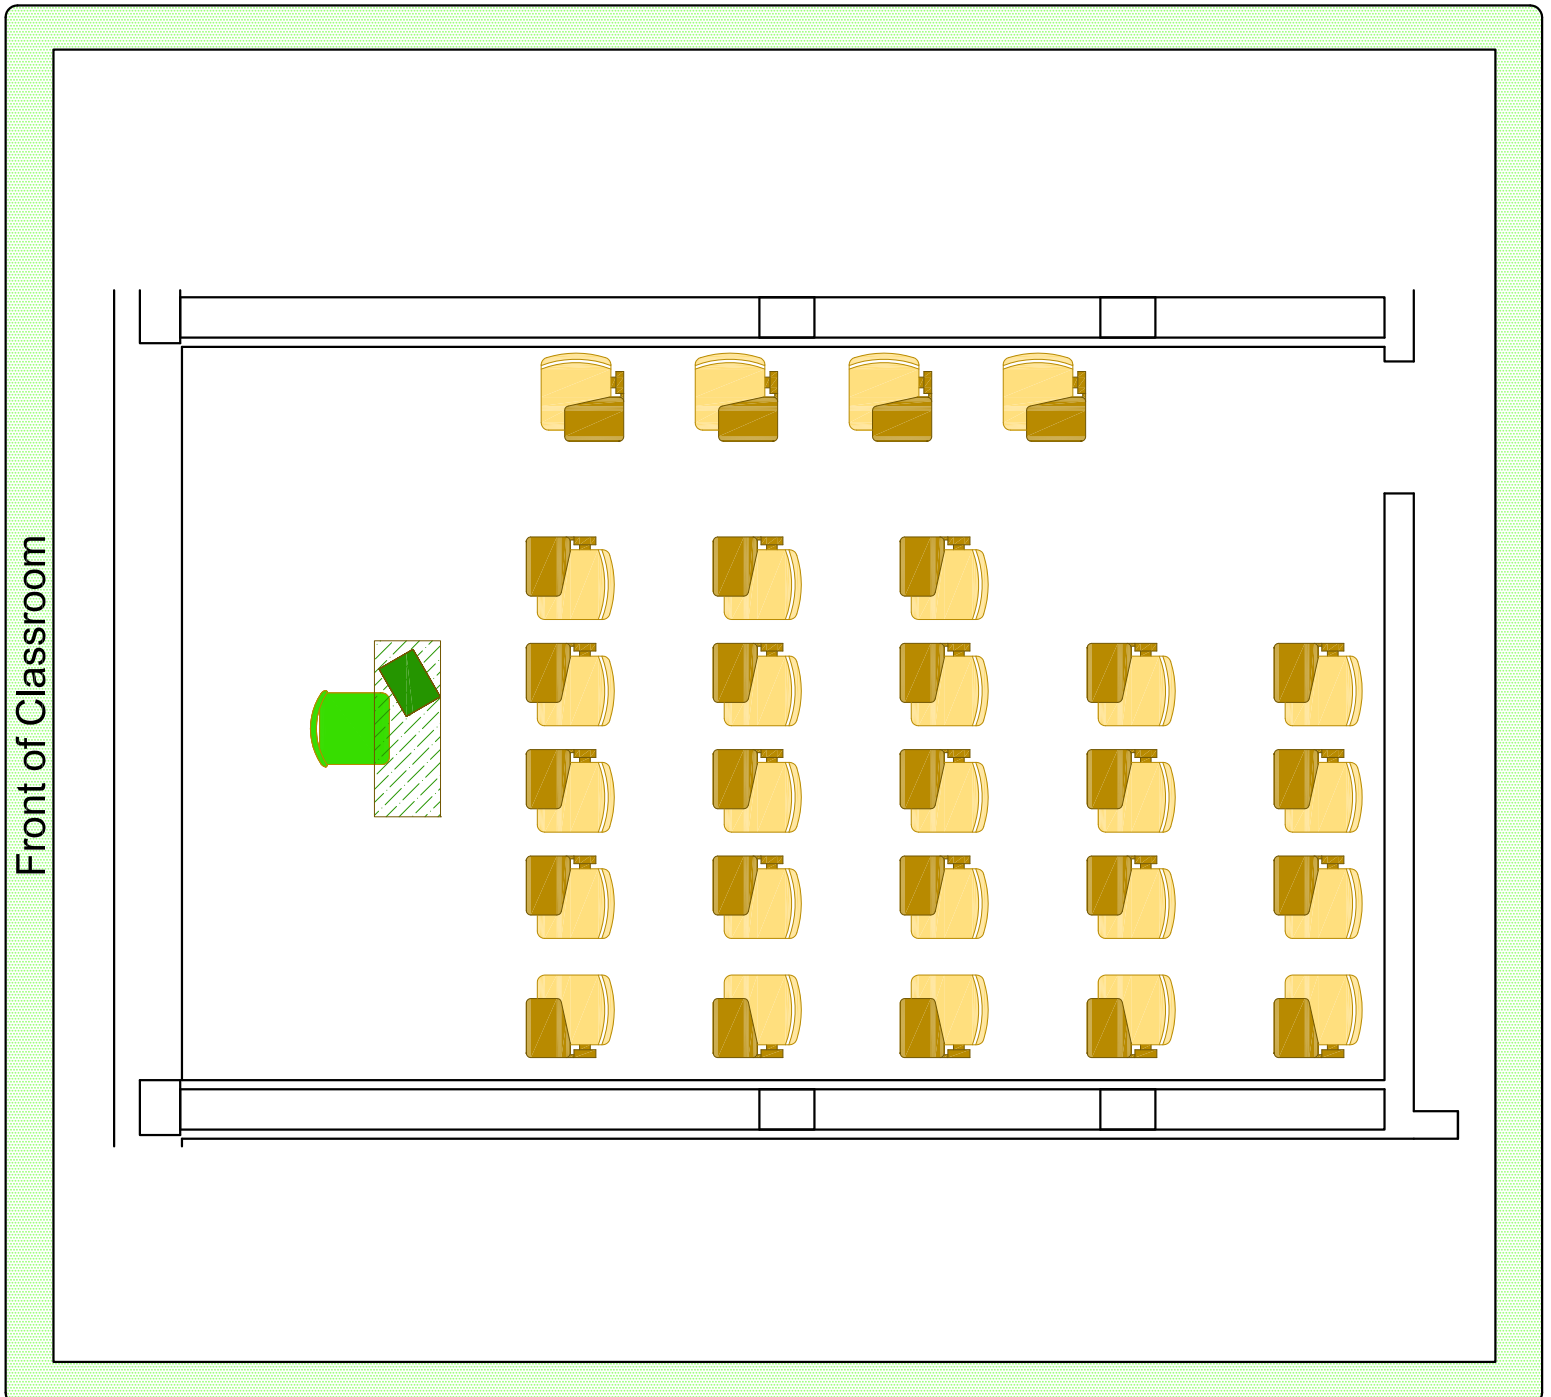

Room 134 Psychology

Please return seating to this configuration when your class is finished.

-  Station Count: 27 movable tablet arm chairs
-  Instructor Station: Chair, table, portable lectern

Place all trash and recycling in the proper container.