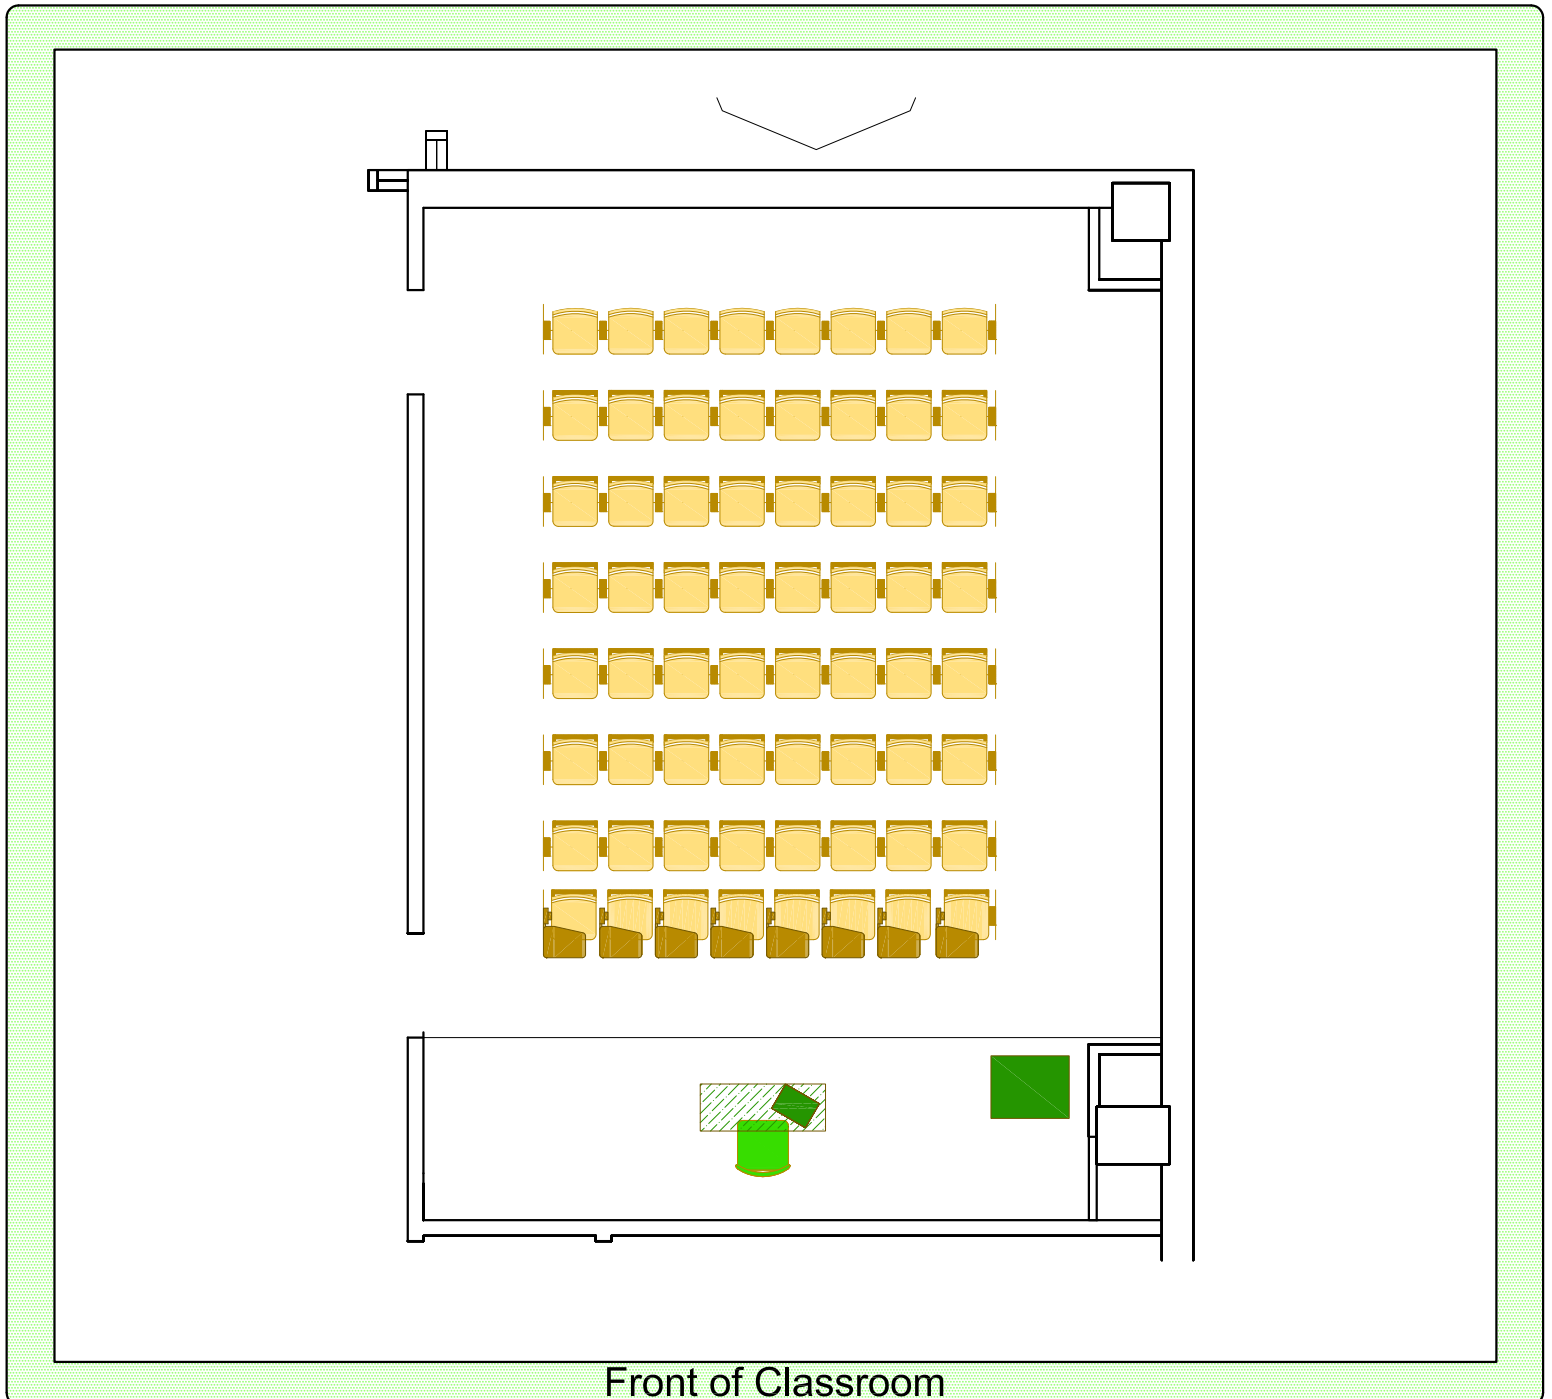

Room 150 Russell Laboratories

Please return seating to this configuration when your class is finished.

-  Station Count: 56 fixed seats
-  Instructor Station: Chair, table, portable lectern

Place all trash and recycling in the proper container.