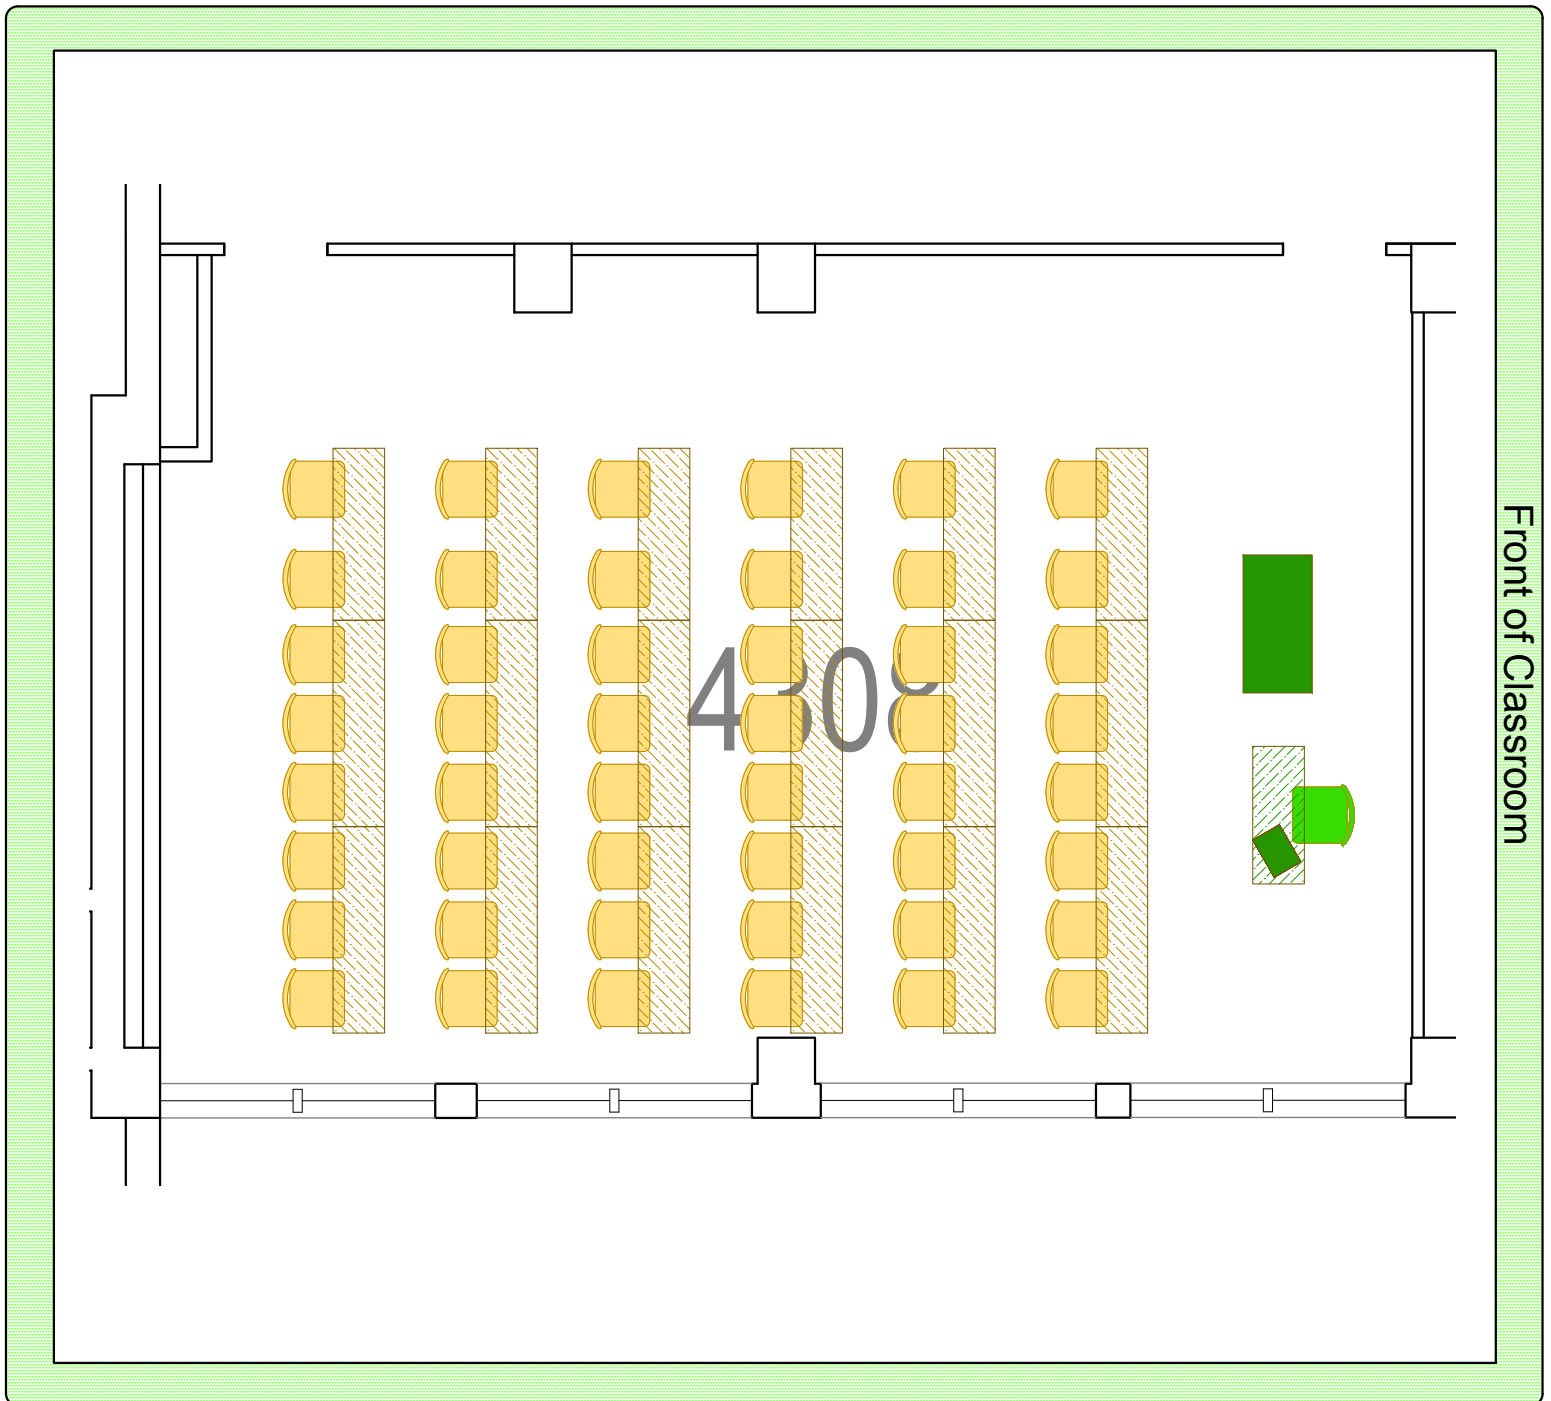

Room 4308 Social Science

Please return seating to this configuration when your class is finished.

- Station Count: 48 movable chairs at 18 tables
- Instructor Station: Chair, table, portable lectern

Place all trash and recycling in the proper container.