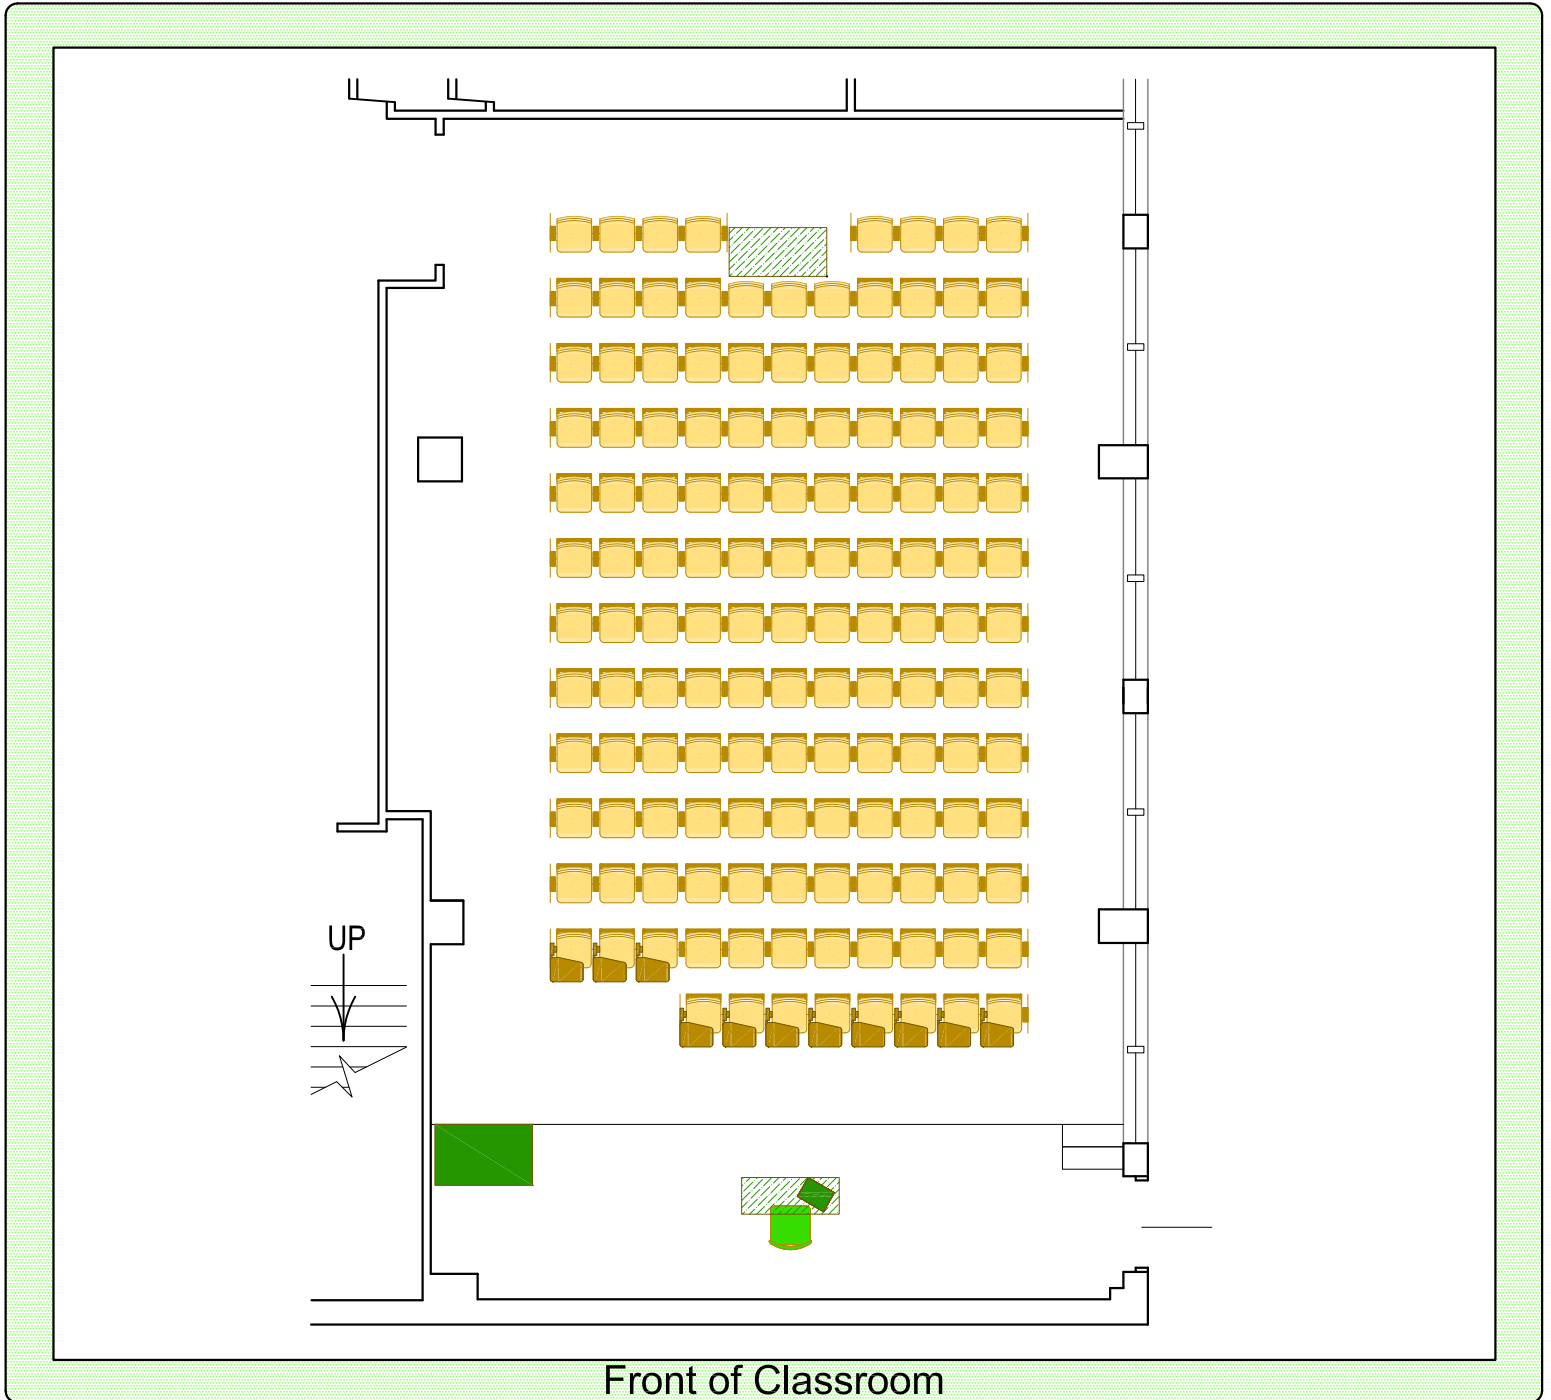

Room 5106 Social Science

Please return seating to this configuration when your class is finished.

- Station Count: 137 fixed seats
- Instructor Station: Chair, table, portable lectern

Place all trash and recycling in the proper container.