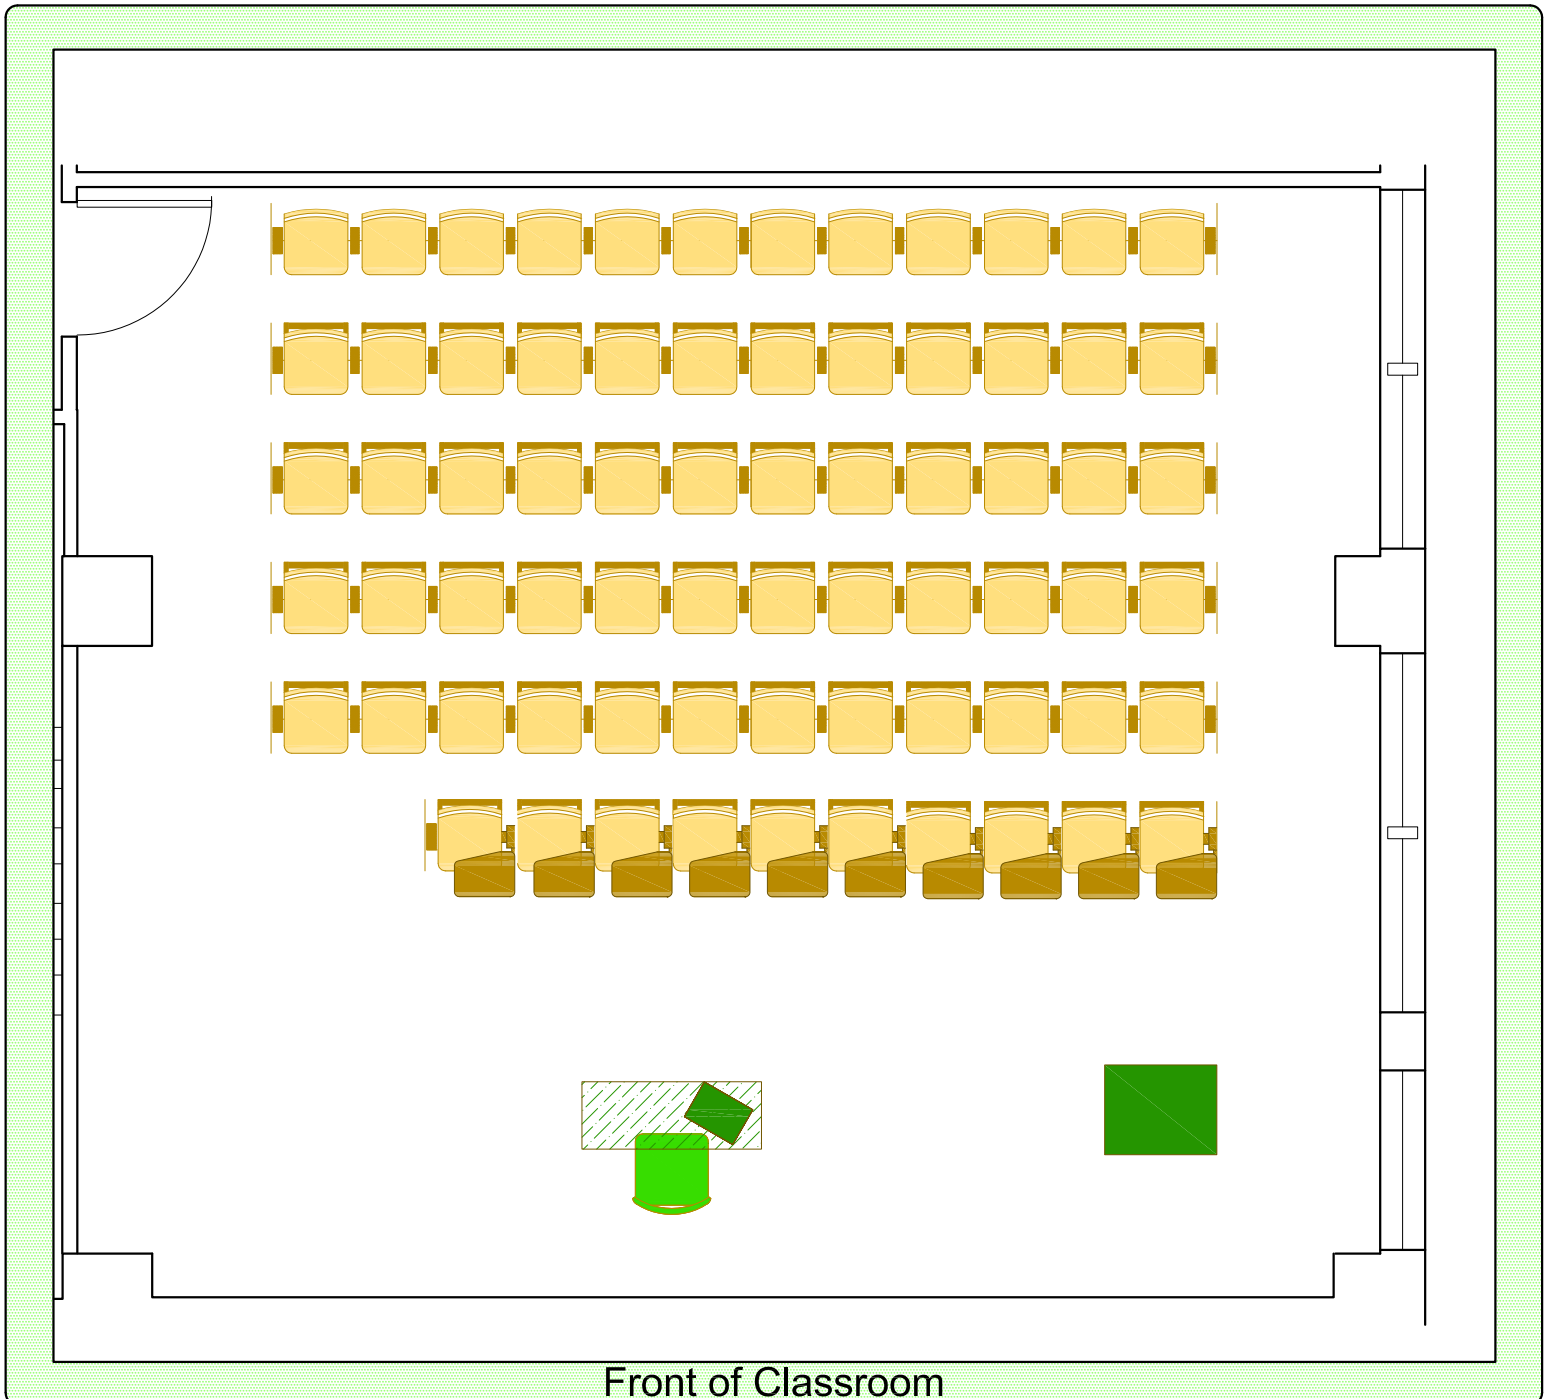

Room 6102 Social Science

Please return seating to this configuration when your class is finished.

-  Station Count: 70 fixed seats
-  Instructor Station: Chair, table, portable lectern

Place all trash and recycling in the proper container.