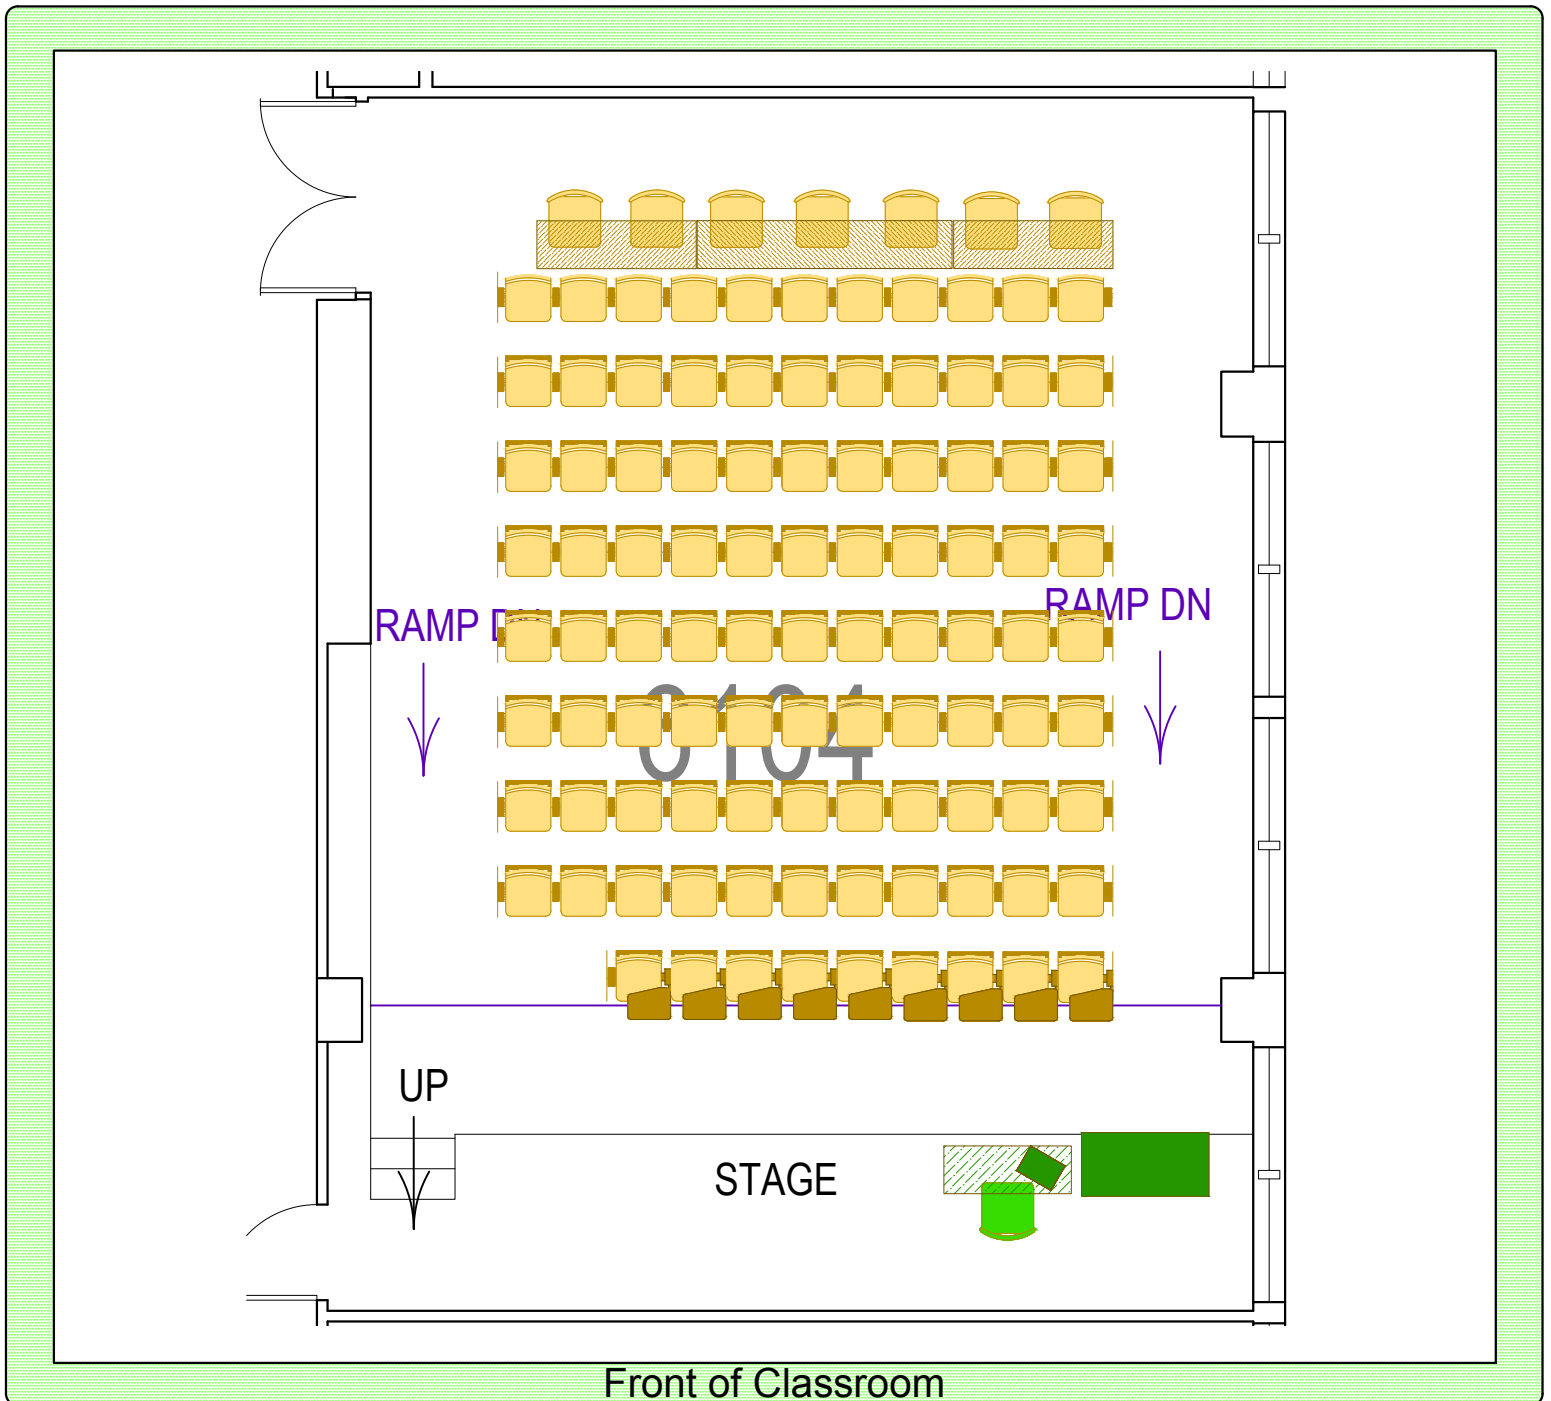

Room 6104 Social Science

Please return seating to this configuration when your class is finished.

-  Station Count: 97 fixed seats, 7 movable chairs at 3 movable tables
-  Instructor Station: Chair, table, portable lectern