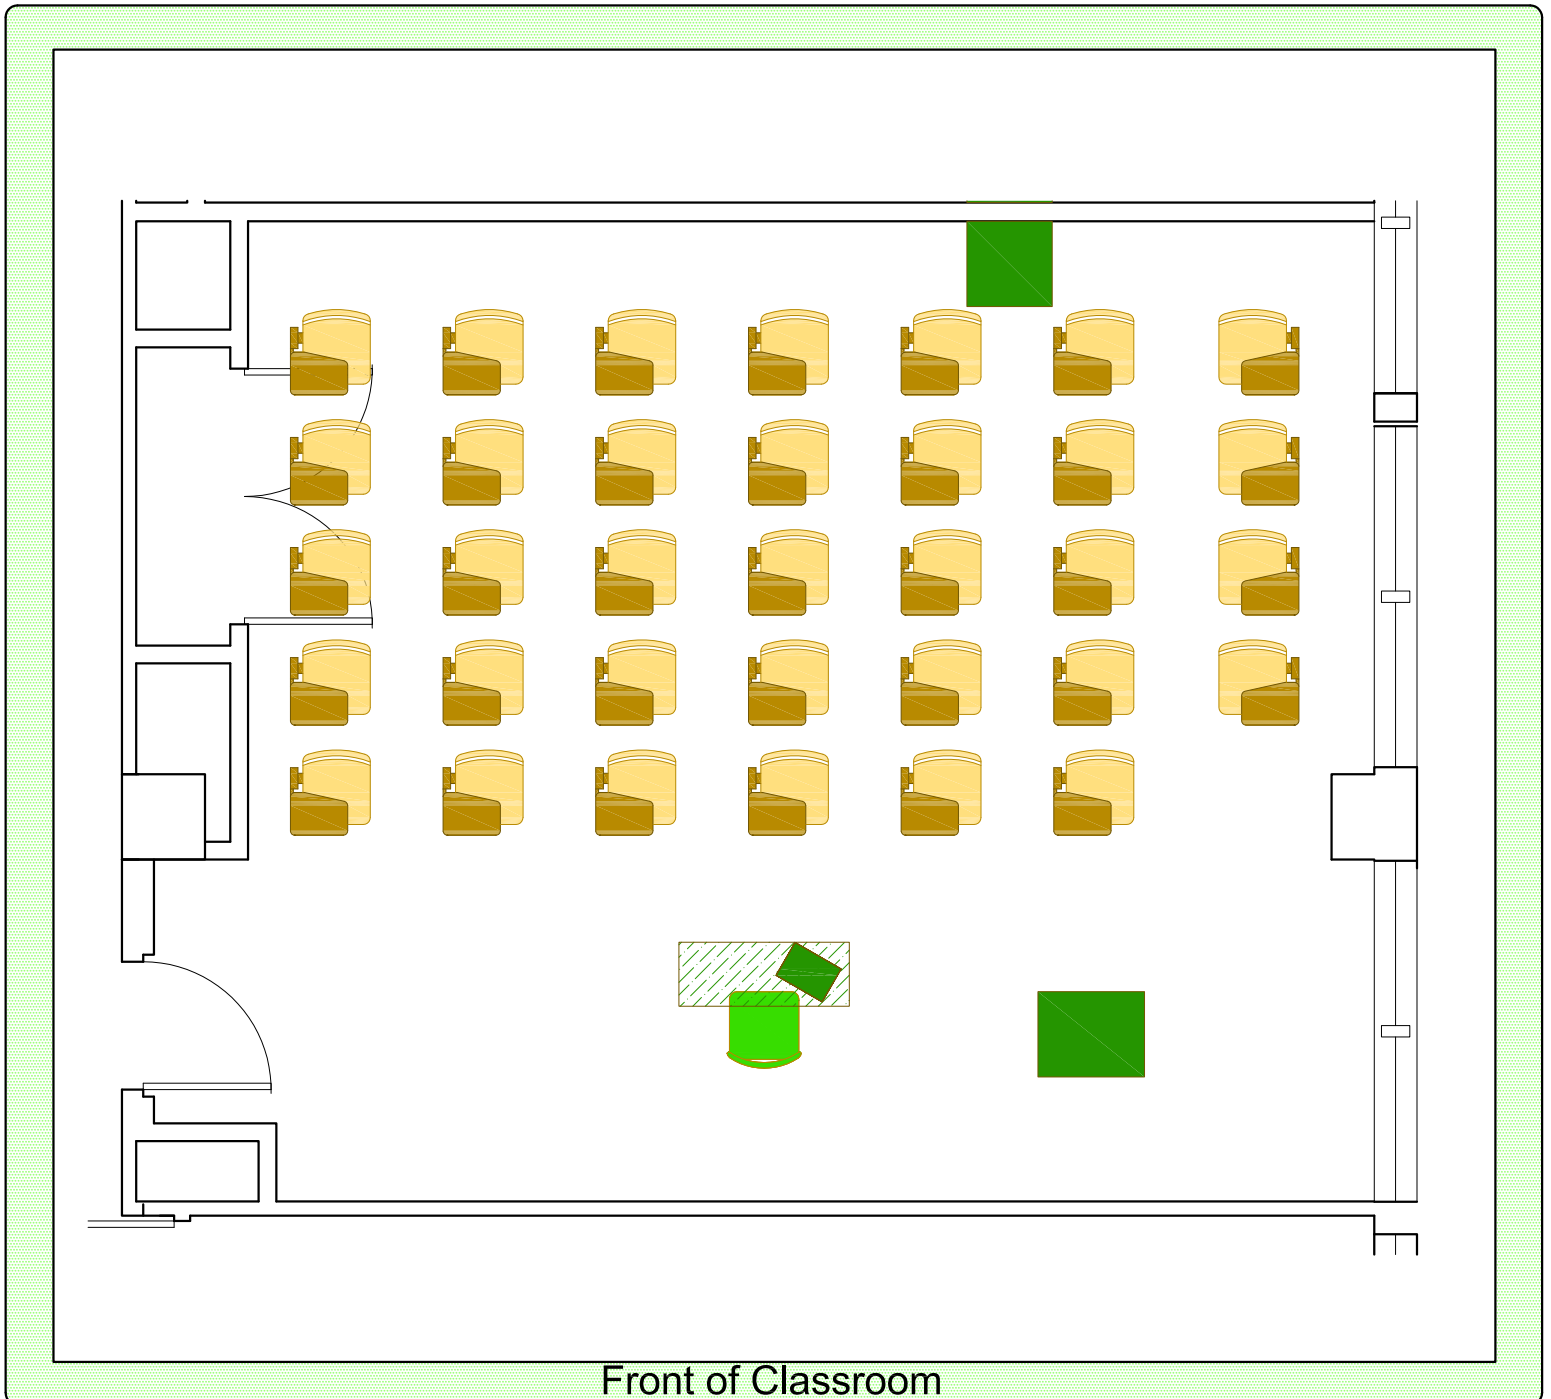

Room 6112 Social Science

Please return seating to this configuration when your class is finished.

-  Station Count: 34 movable tablet arm chairs
-  Instructor Station: Chair, table, portable lectern

Place all trash and recycling in the proper container.