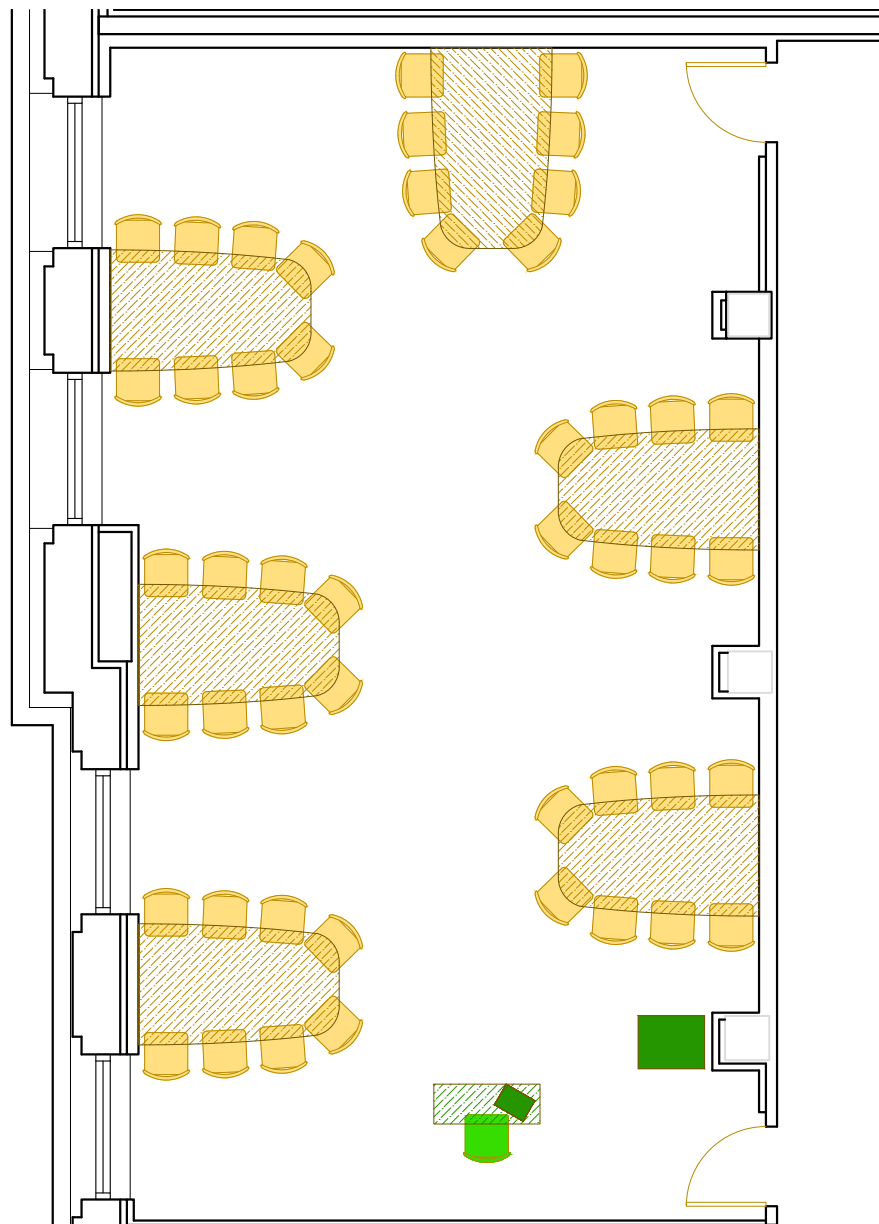

Room 2301 Sterling Hall

Please return seating to this configuration when your class is finished.

-  Station Count: 48 movable chairs at 6 collaborative tables
-  Instructor Station: Chair, table, portable lectern

Front of Classroom

Place all trash and recycling in the proper container.

Please contact the Space Management Office at 262-4414 if you have questions or comments about this classroom.