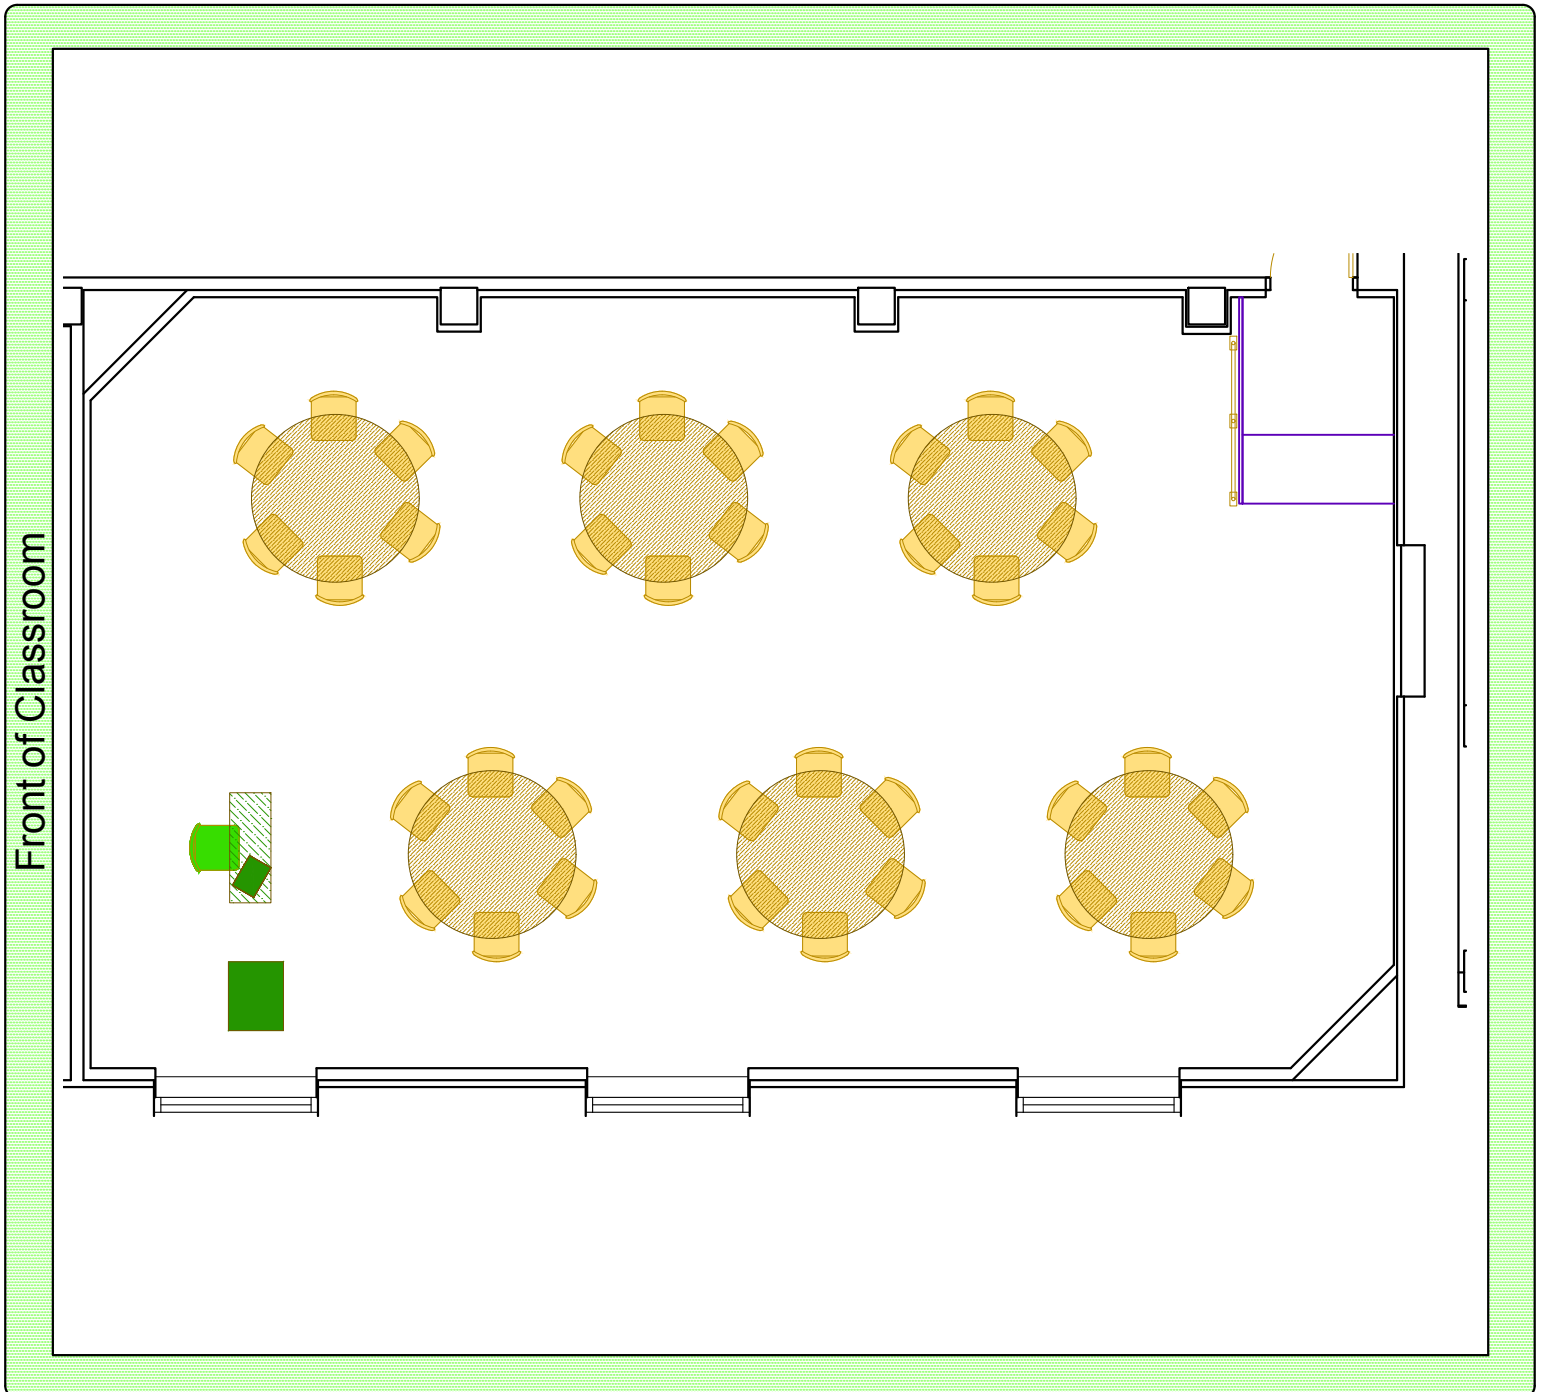

Room 3425 Sterling Hall

Please return seating to this configuration when your class is finished.

-  Station Count: 36 movable chairs at 6 collaborative tables
-  Instructor Station: Chair, table, portable lectern

Place all trash and recycling in the proper container.

Please contact the Space Management Office at 262-4414 if you have questions or comments about this classroom.

Jan 2019