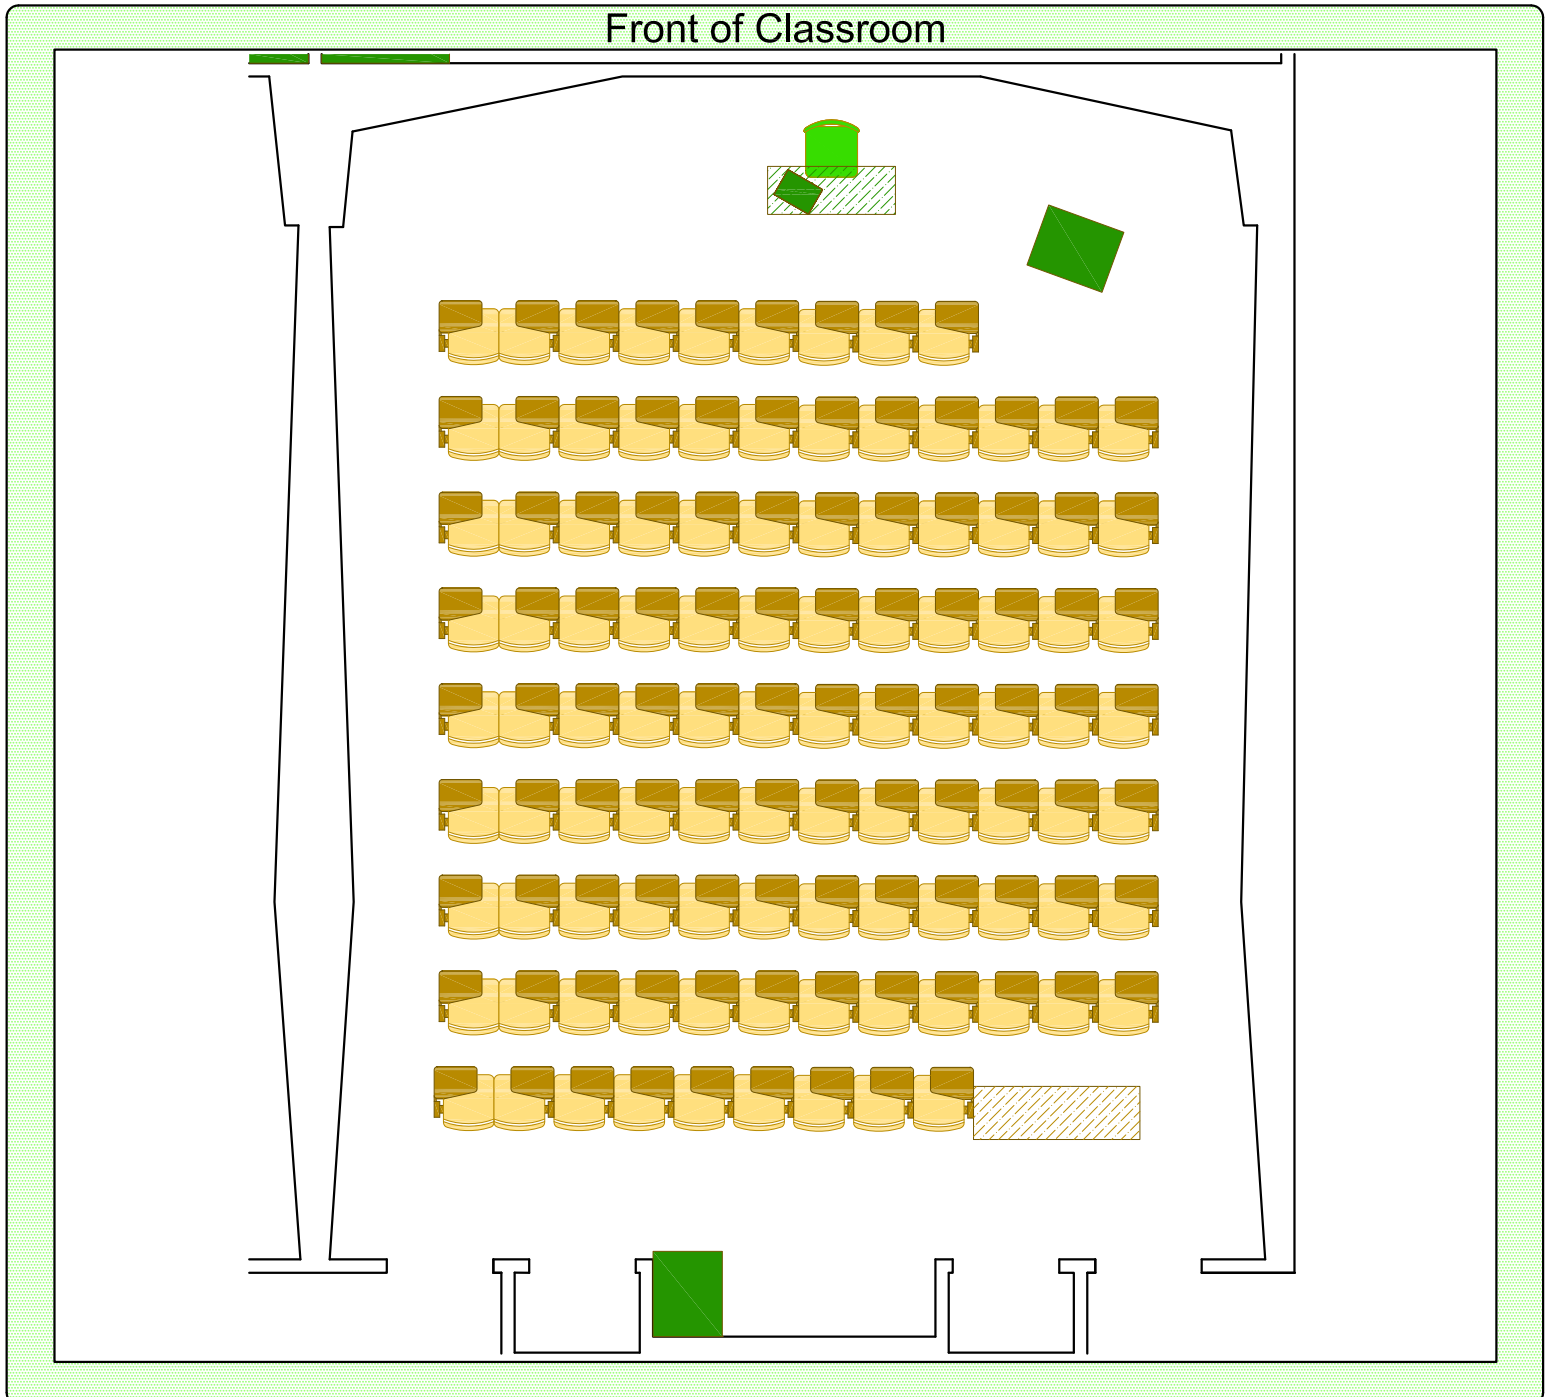

Room 104 Van Hise Hall

Please return seating to this configuration when your class is finished.

-  Station Count: 102 fixed tablet arm chairs
-  Instructor Station: Chair, table, portable lectern

Place all trash and recycling in the proper container.