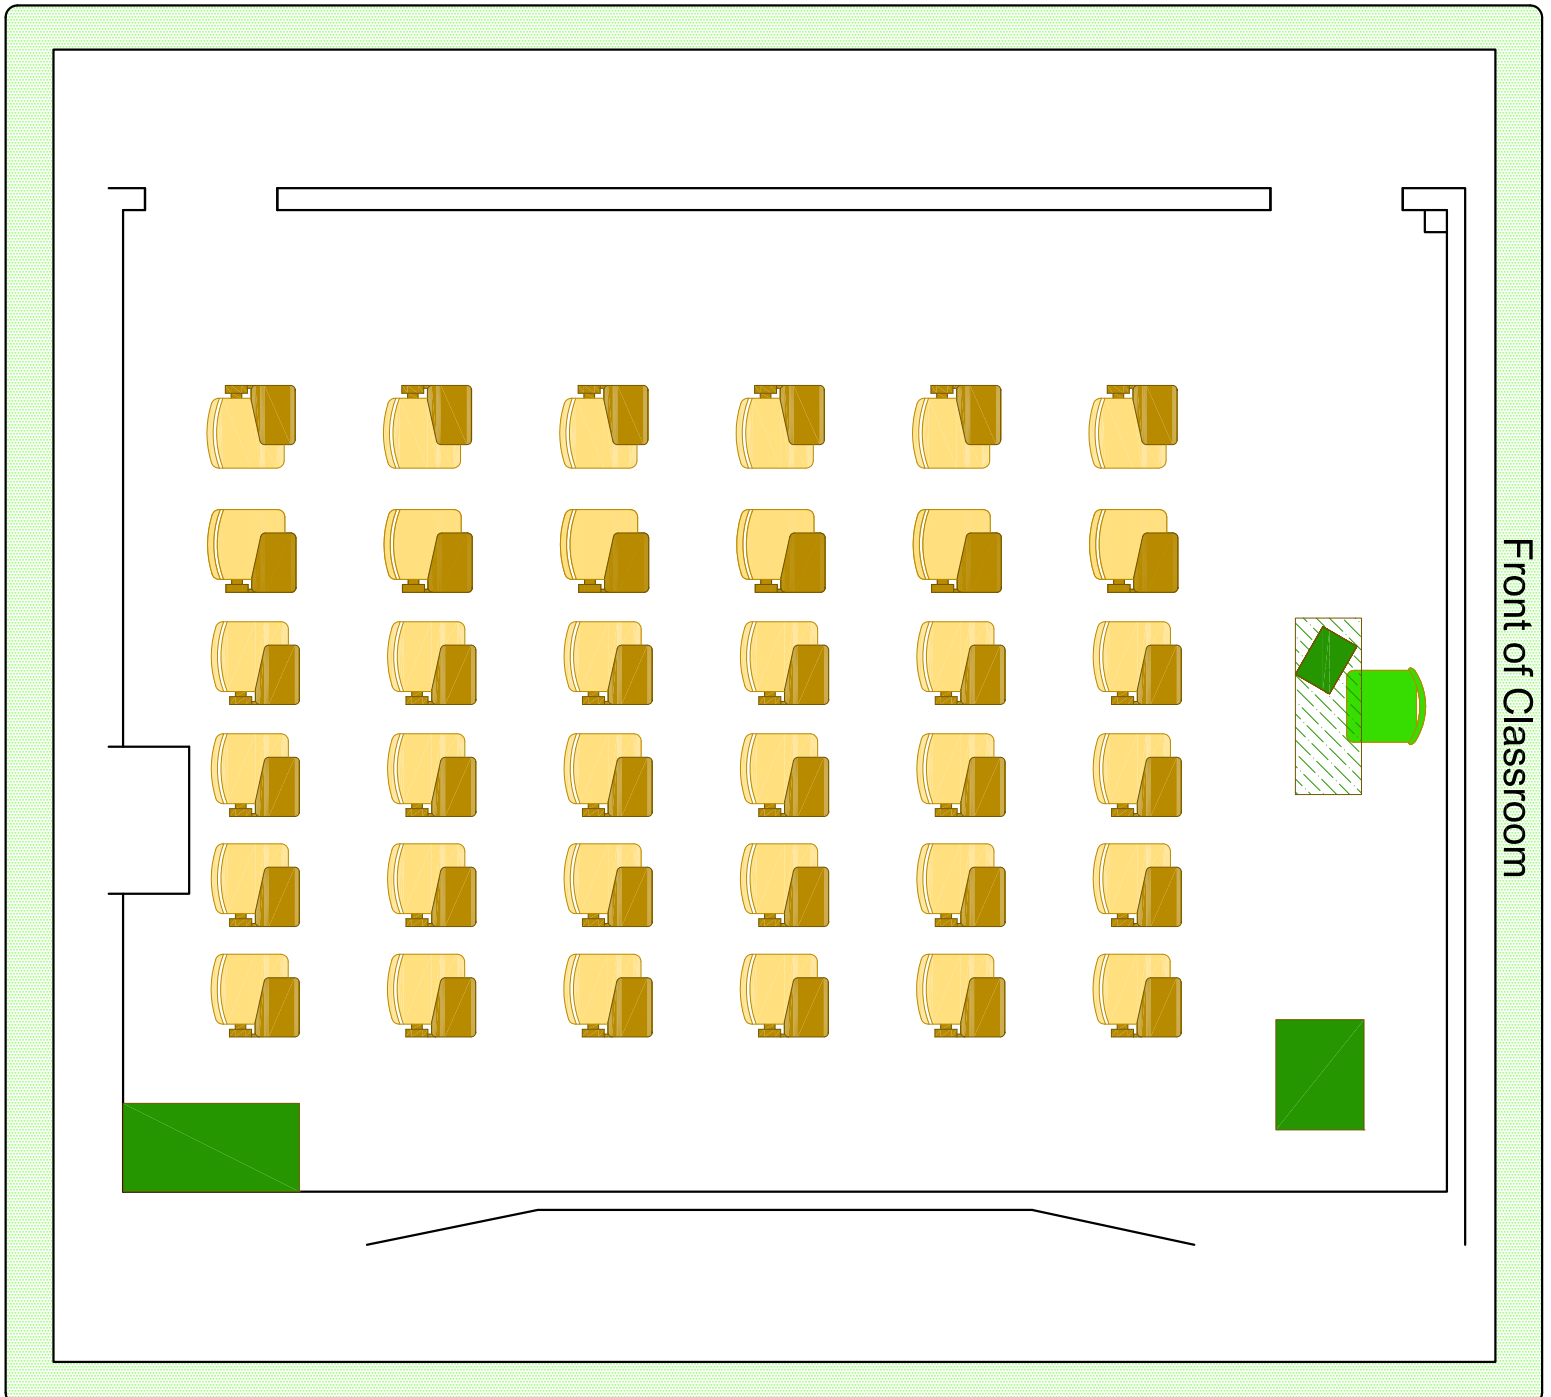

Room 155 Van Hise Hall

Please return seating to this configuration when your class is finished.

-  Station Count: 36 movable tablet arm chairs
-  Instructor Station: Chair, table, portable lectern

Place all trash and recycling in the proper container.

Please contact the Space Management Office at 262-4414 if you have questions or comments about this classroom.

Sep 2017