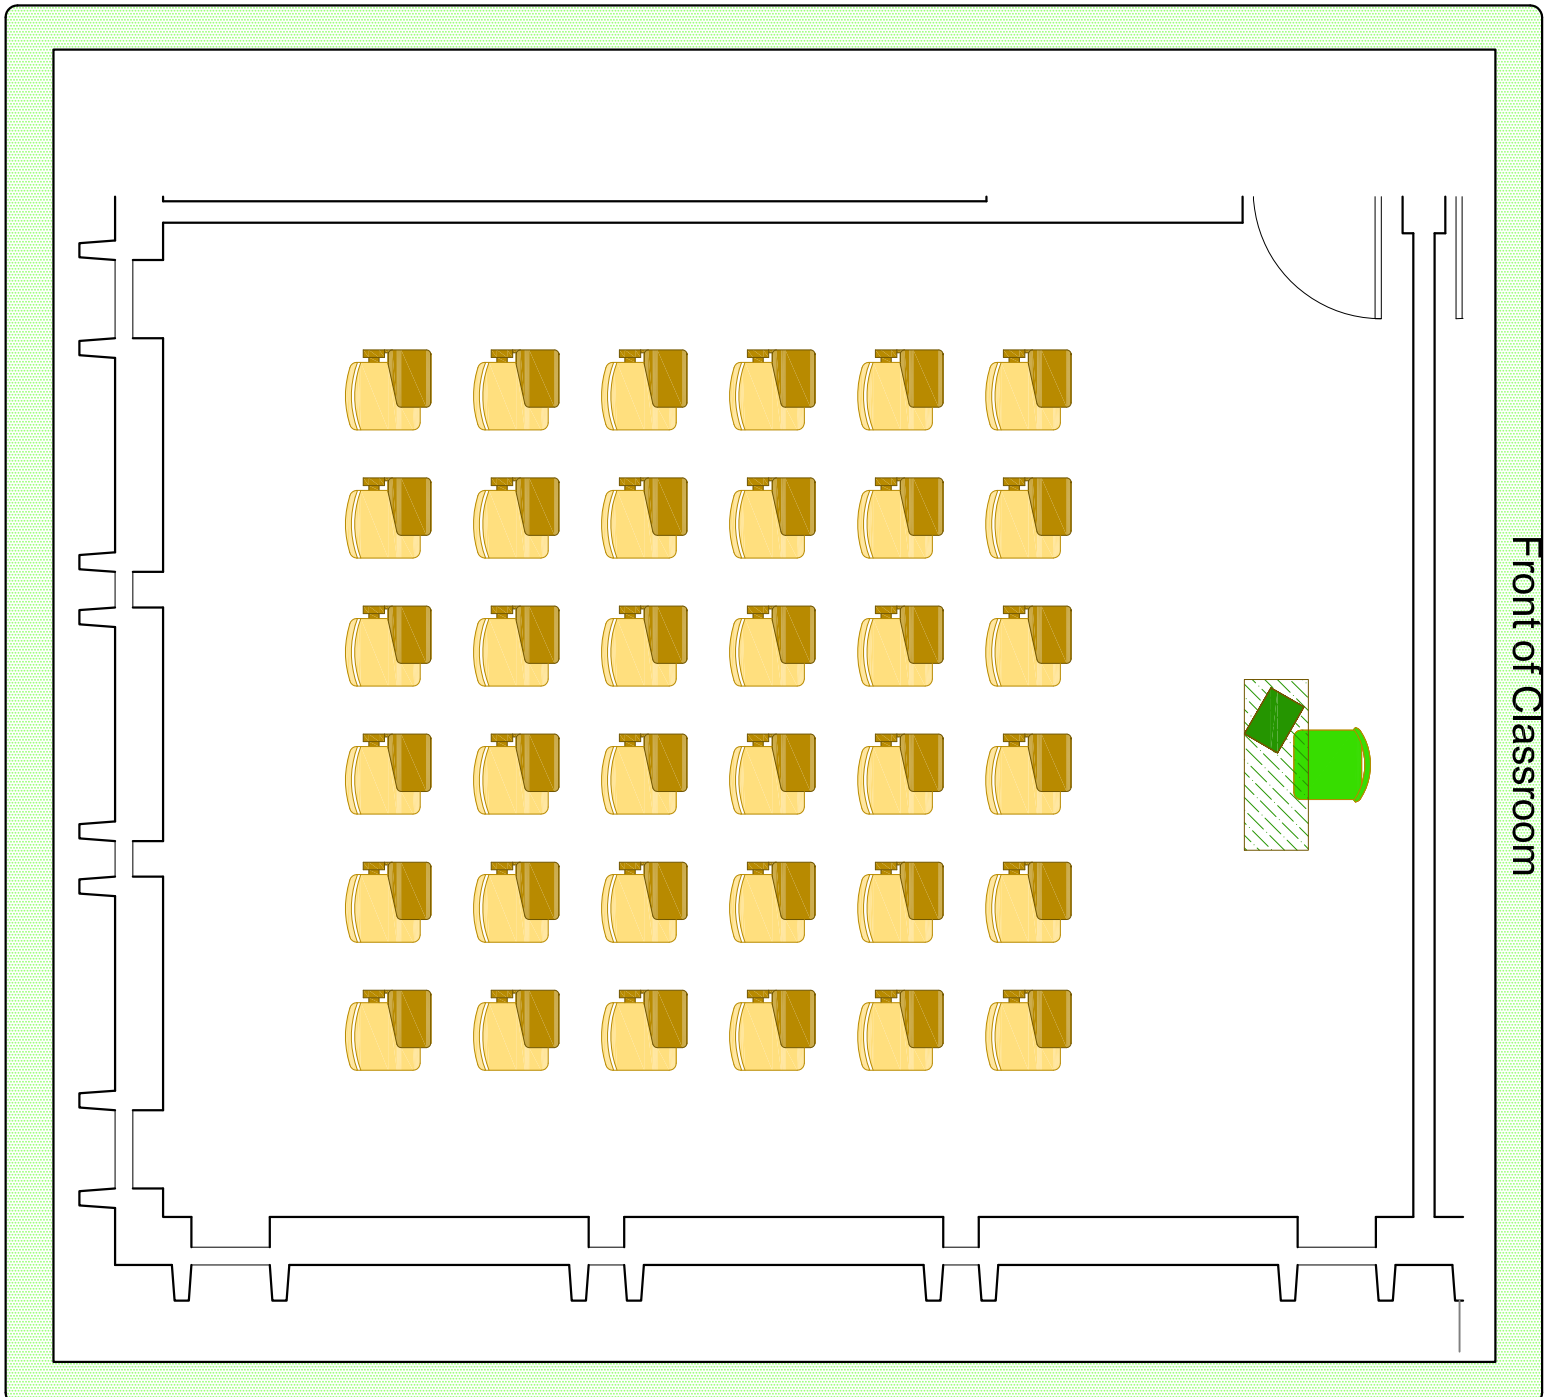

Room 215 Van Hise Hall

Please return seating to this configuration when your class is finished.

-  Station Count: 36 movable tablet arm chairs
-  Instructor Station: Chair, table, portable lectern

Place all trash and recycling in the proper container.