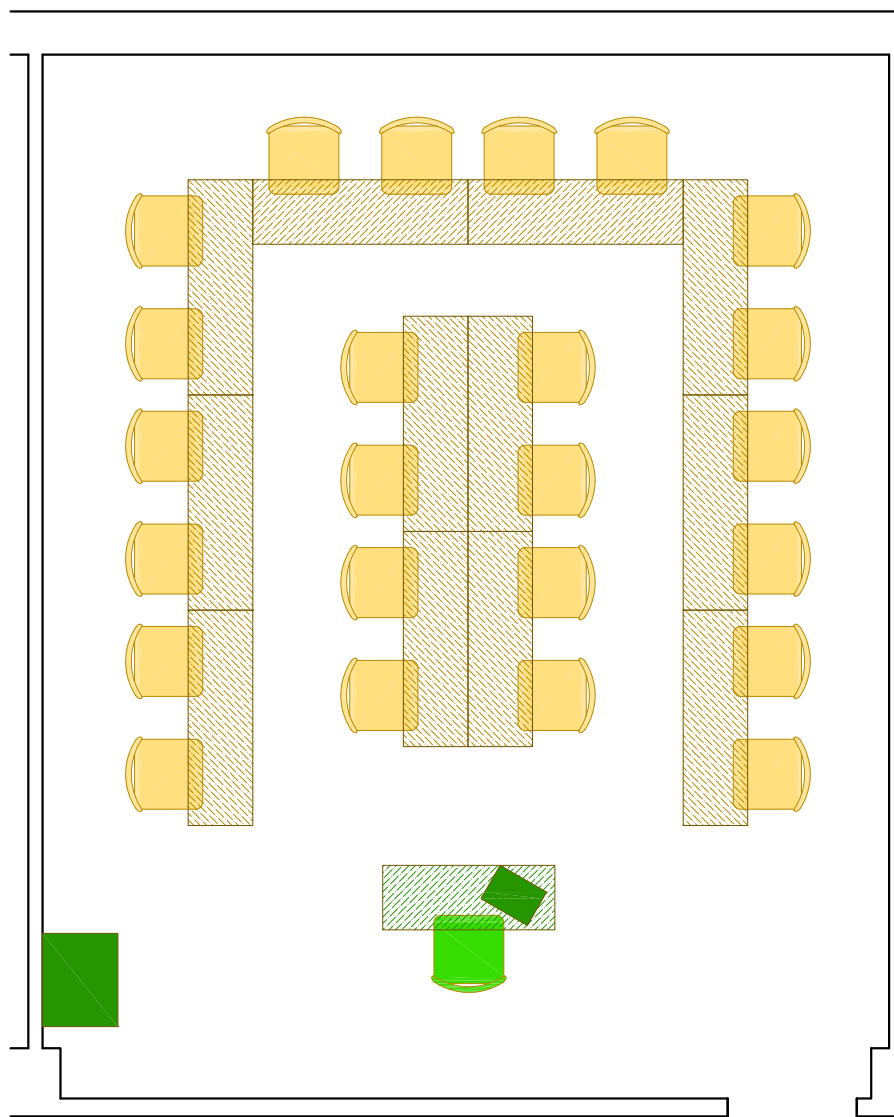

# Room 382 Van Hise Hall

Please return seating to this configuration when your class is finished.

-  Station Count: 24 movable chairs at 12 tables
-  Instructor Station: Chair, table, portable lectern

Front of Classroom