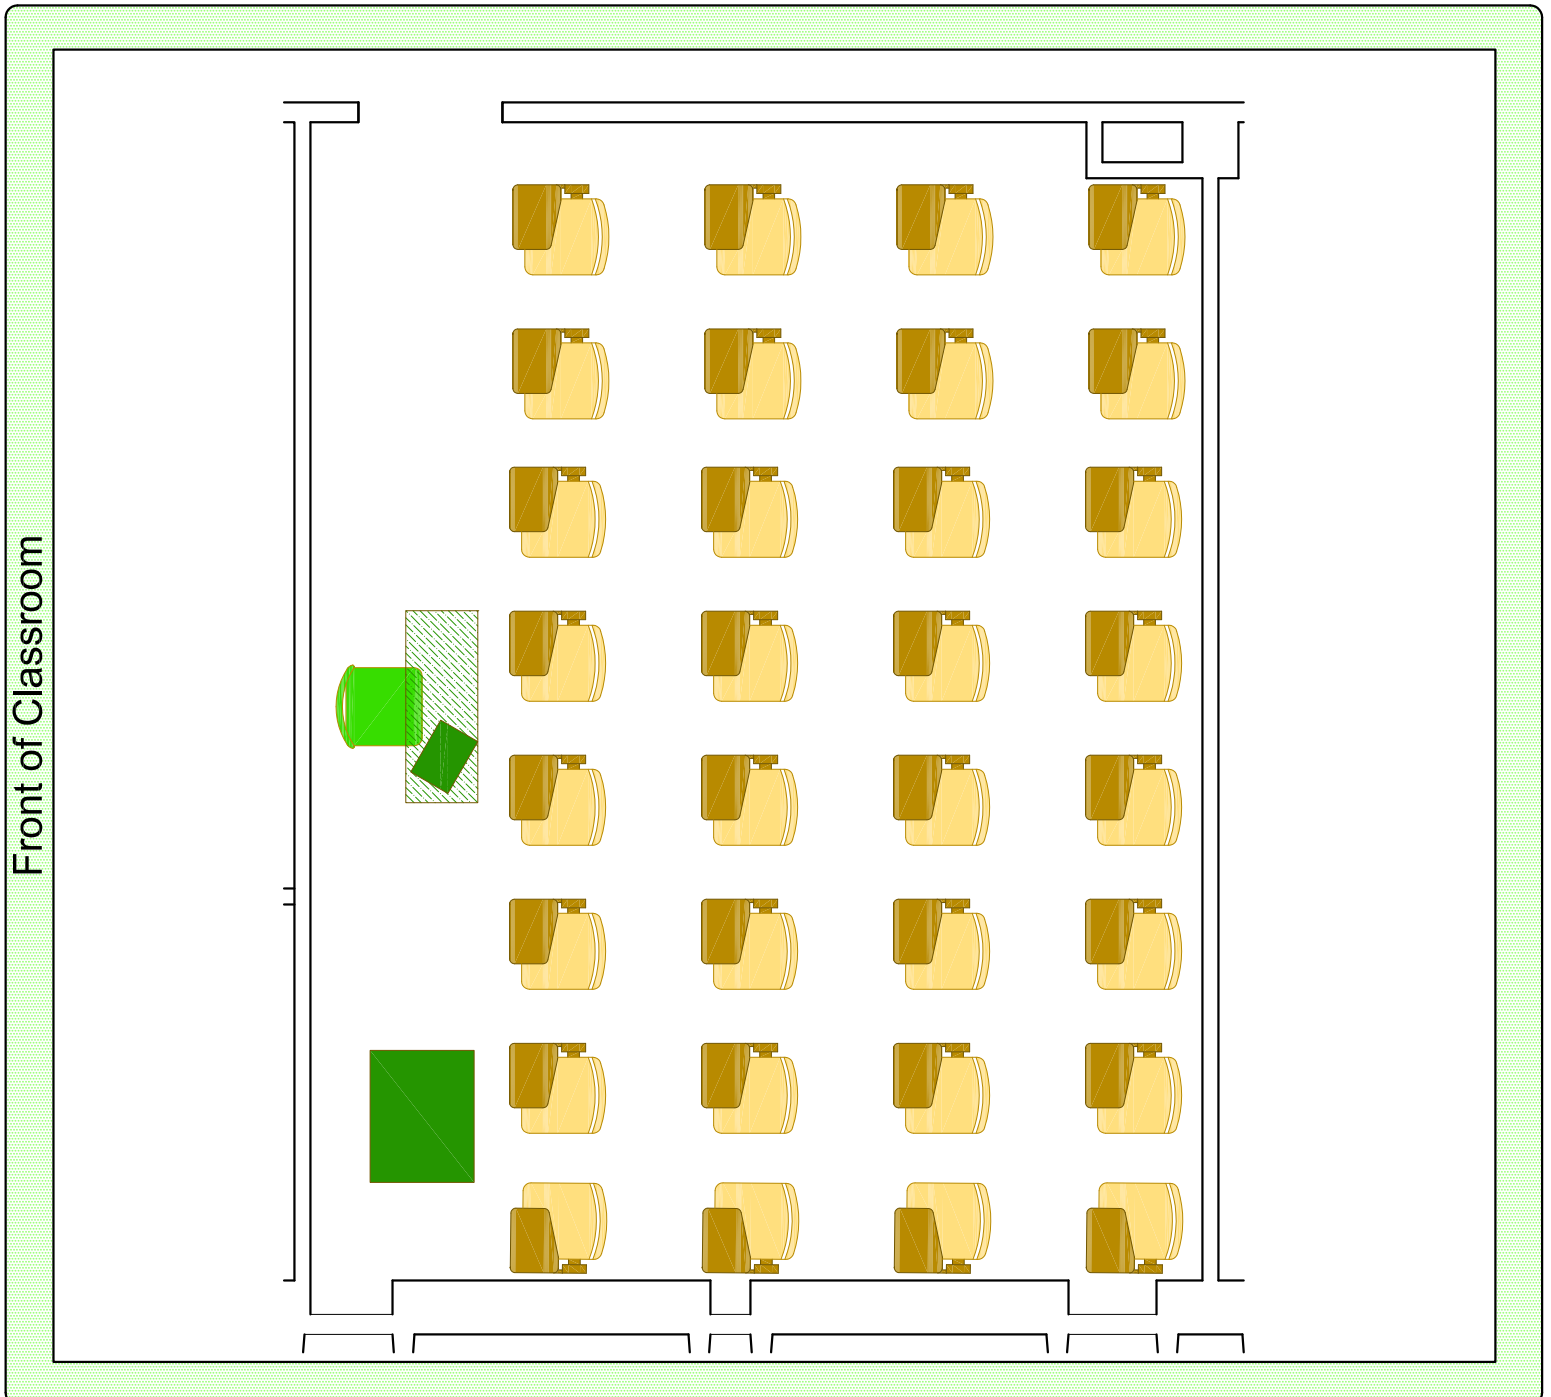

# Room 383 Van Hise Hall

Please return seating to this configuration when your class is finished.

-  Station Count: 32 movable tablet arm chairs
-  Instructor Station: Chair, table, portable lectern

Place all trash and recycling in the proper container.