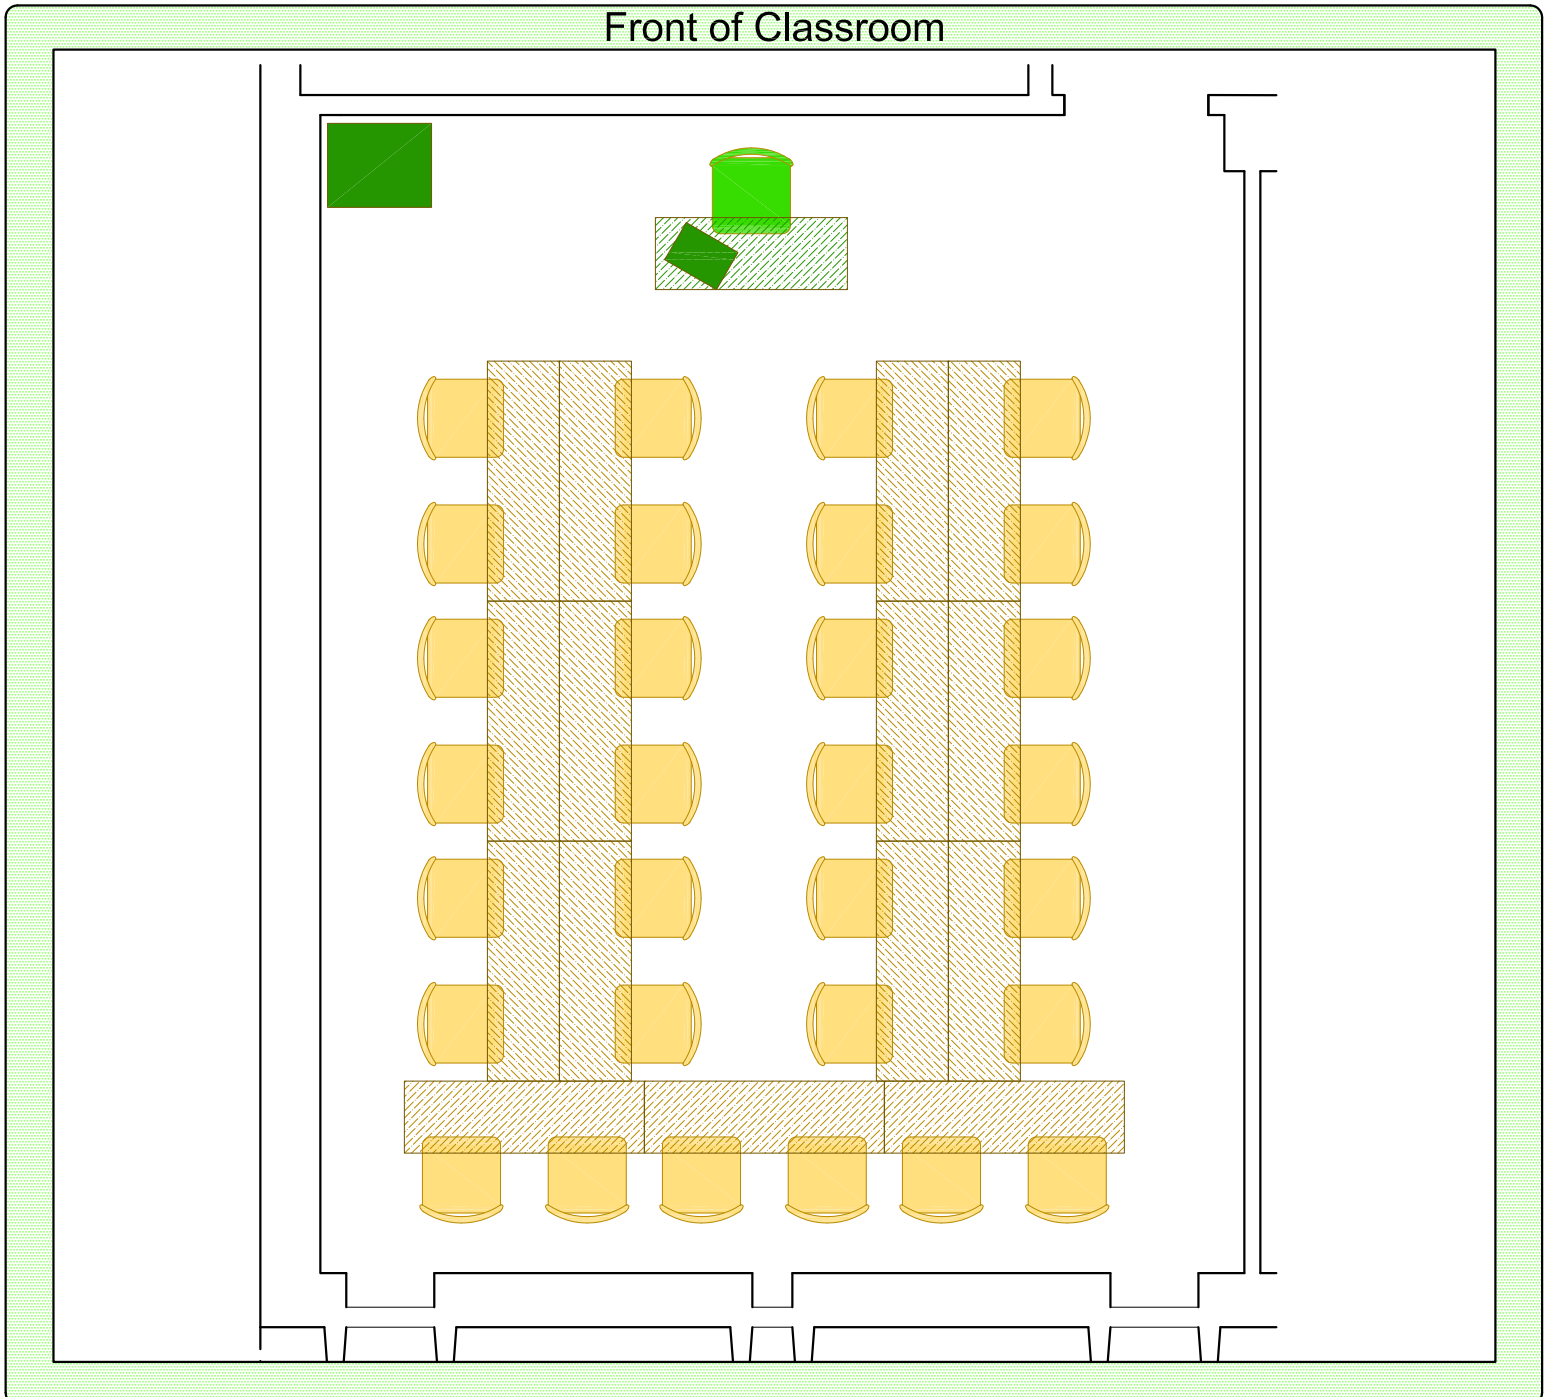

Room 399 Van Hise Hall

Please return seating to this configuration when your class is finished.

-  Station Count: 30 movable chairs at 15 tables
-  Instructor Station: Chair, table, portable lectern

Place all trash and recycling in the proper container.