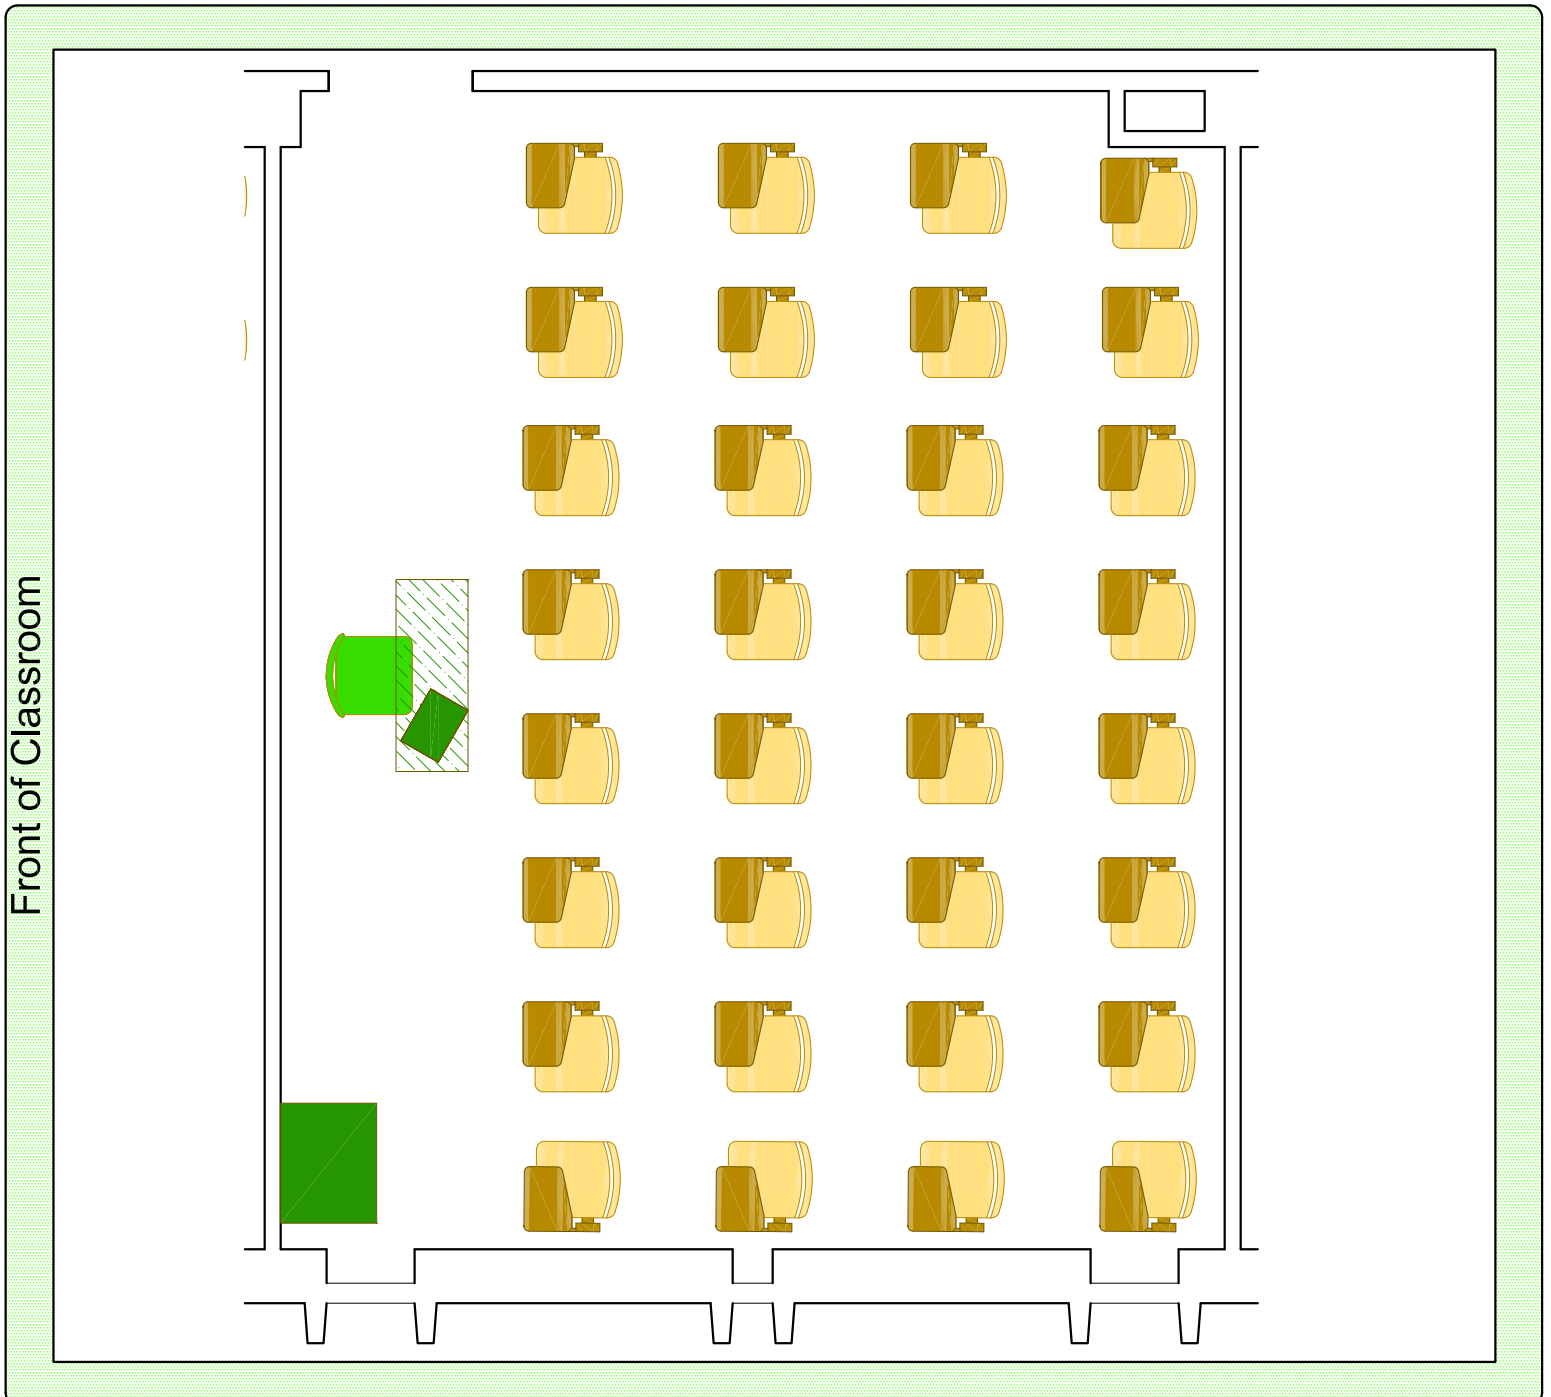

Room 483 Van Hise Hall

Please return seating to this configuration when your class is finished.

-  Station Count: 32 movable tablet arm chairs
-  Instructor Station: Chair, table, portable lectern

Place all trash and recycling in the proper container.

Please contact the Space Management Office at 262-4414 if you have questions or comments about this classroom.

Oct 2017