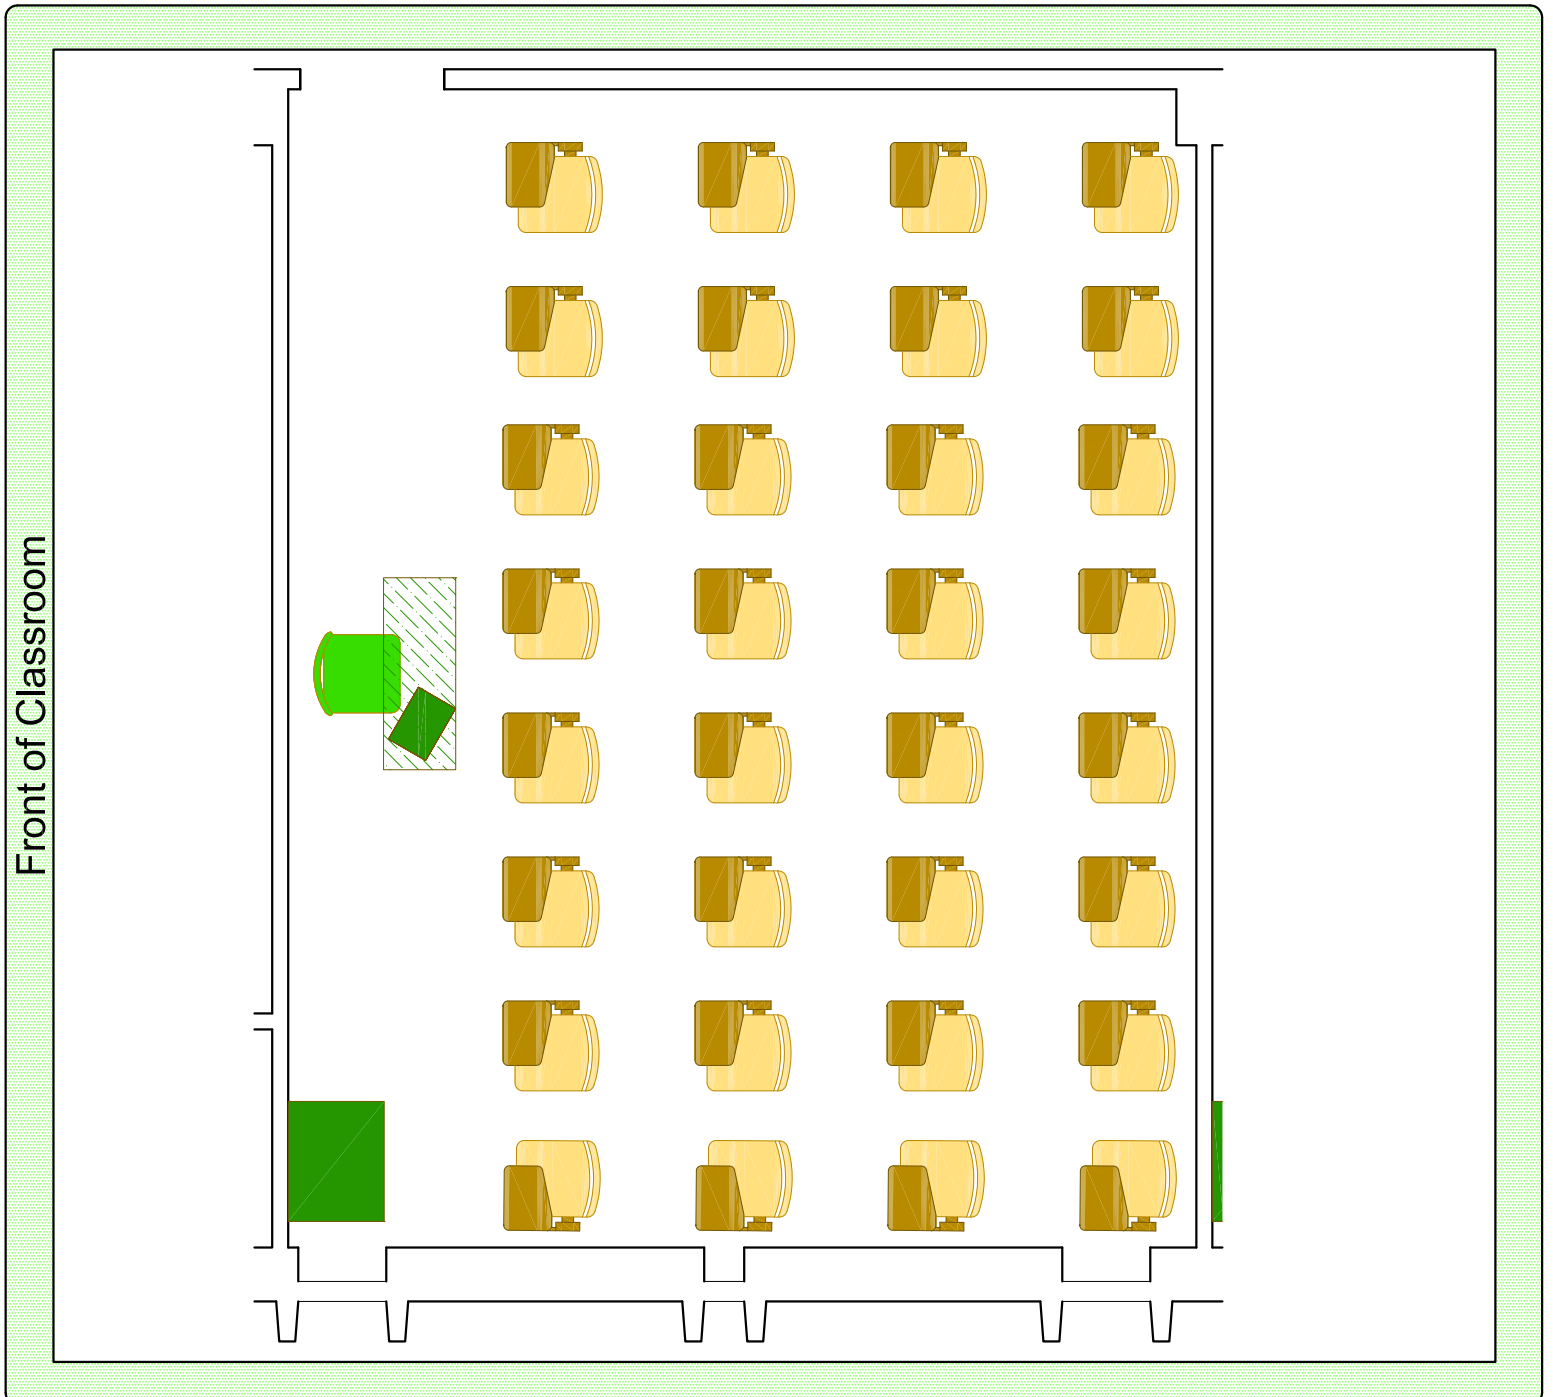

Room 487 Van Hise Hall

Please return seating to this configuration when your class is finished.

-  Station Count: 32 movable tablet arm chairs
-  Instructor Station: Chair, table, portable lectern

Place all trash and recycling in the proper container.

Please contact the Space Management Office at 262-4414 if you have questions or comments about this classroom.

Oct 2017