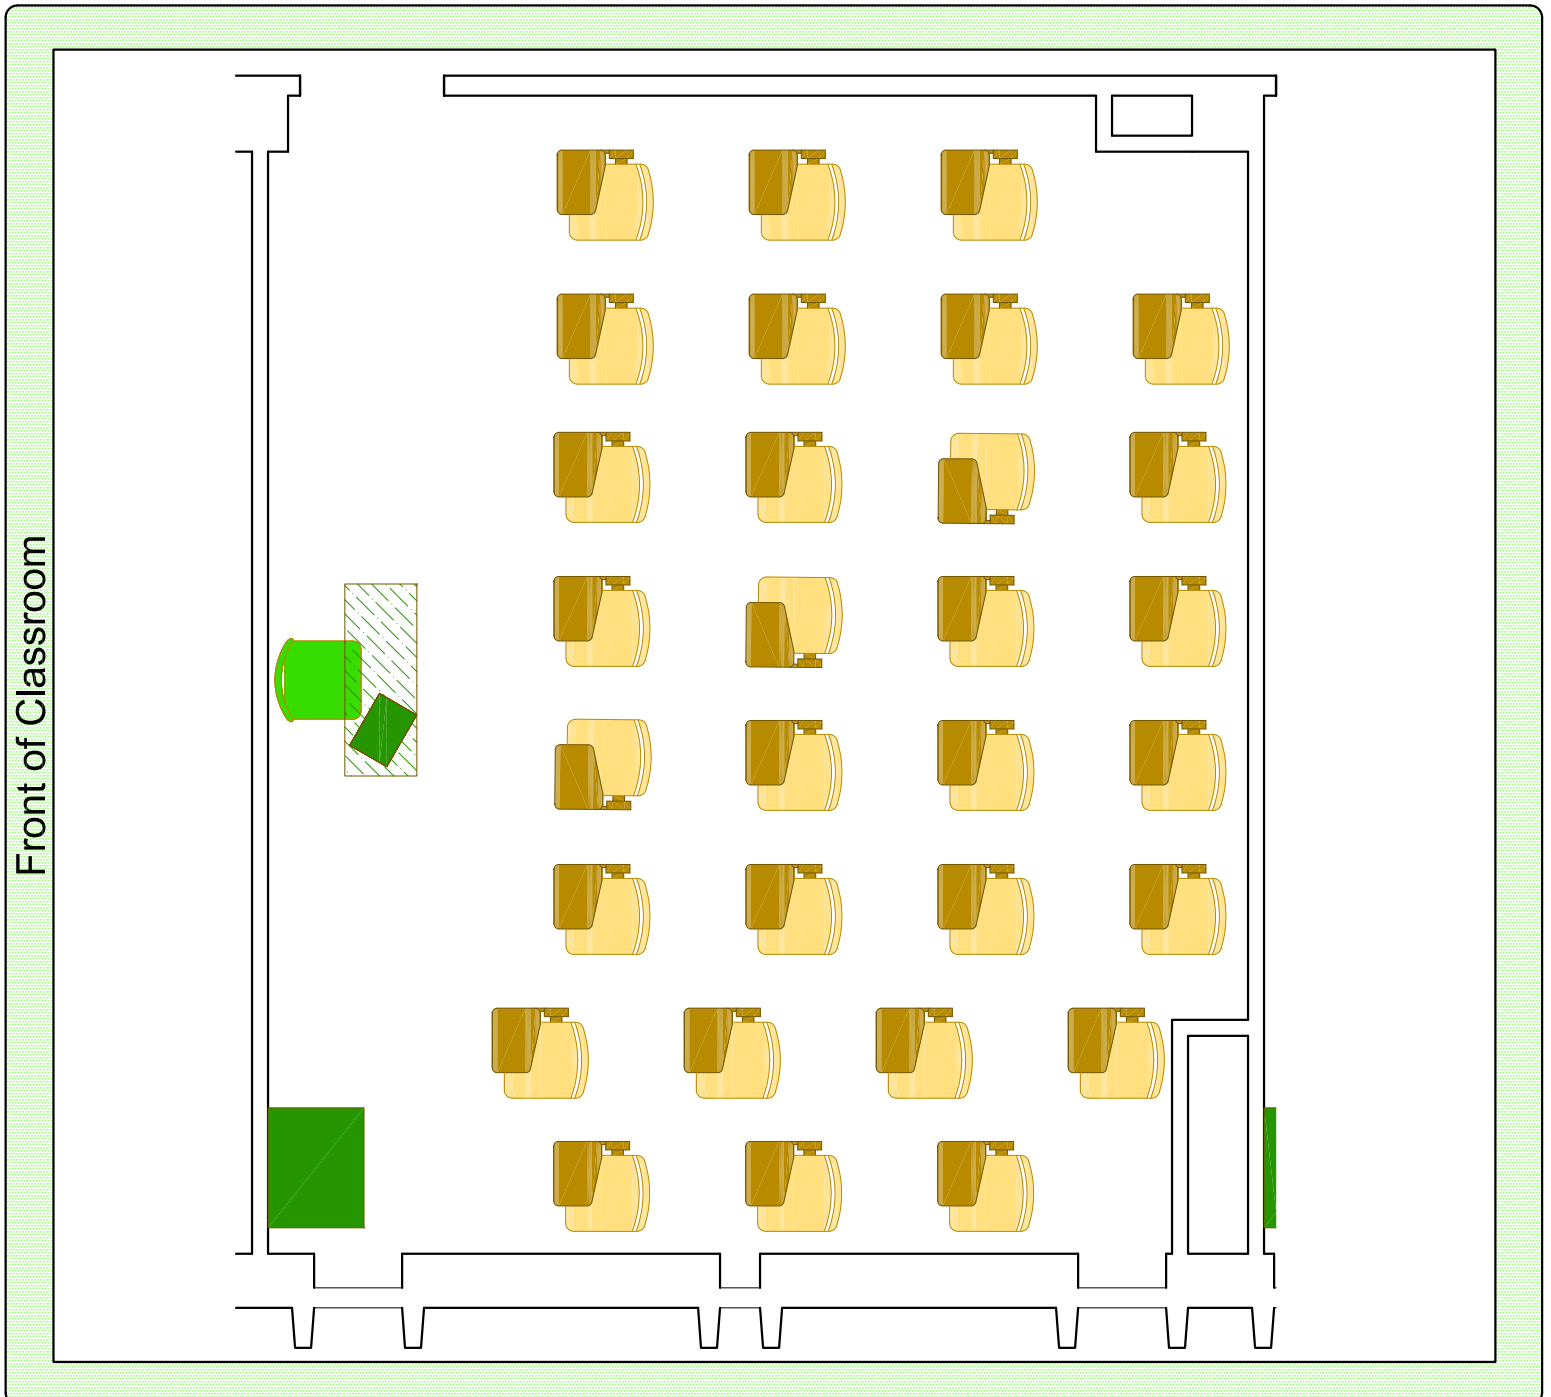

Room 491 Van Hise Hall

Please return seating to this configuration when your class is finished.

-  Station Count: 30 movable tablet arm chairs
-  Instructor Station: Chair, table, portable lectern

Place all trash and recycling in the proper container.

Please contact the Space Management Office at 262-4414 if you have questions or comments about this classroom.

Oct 2017