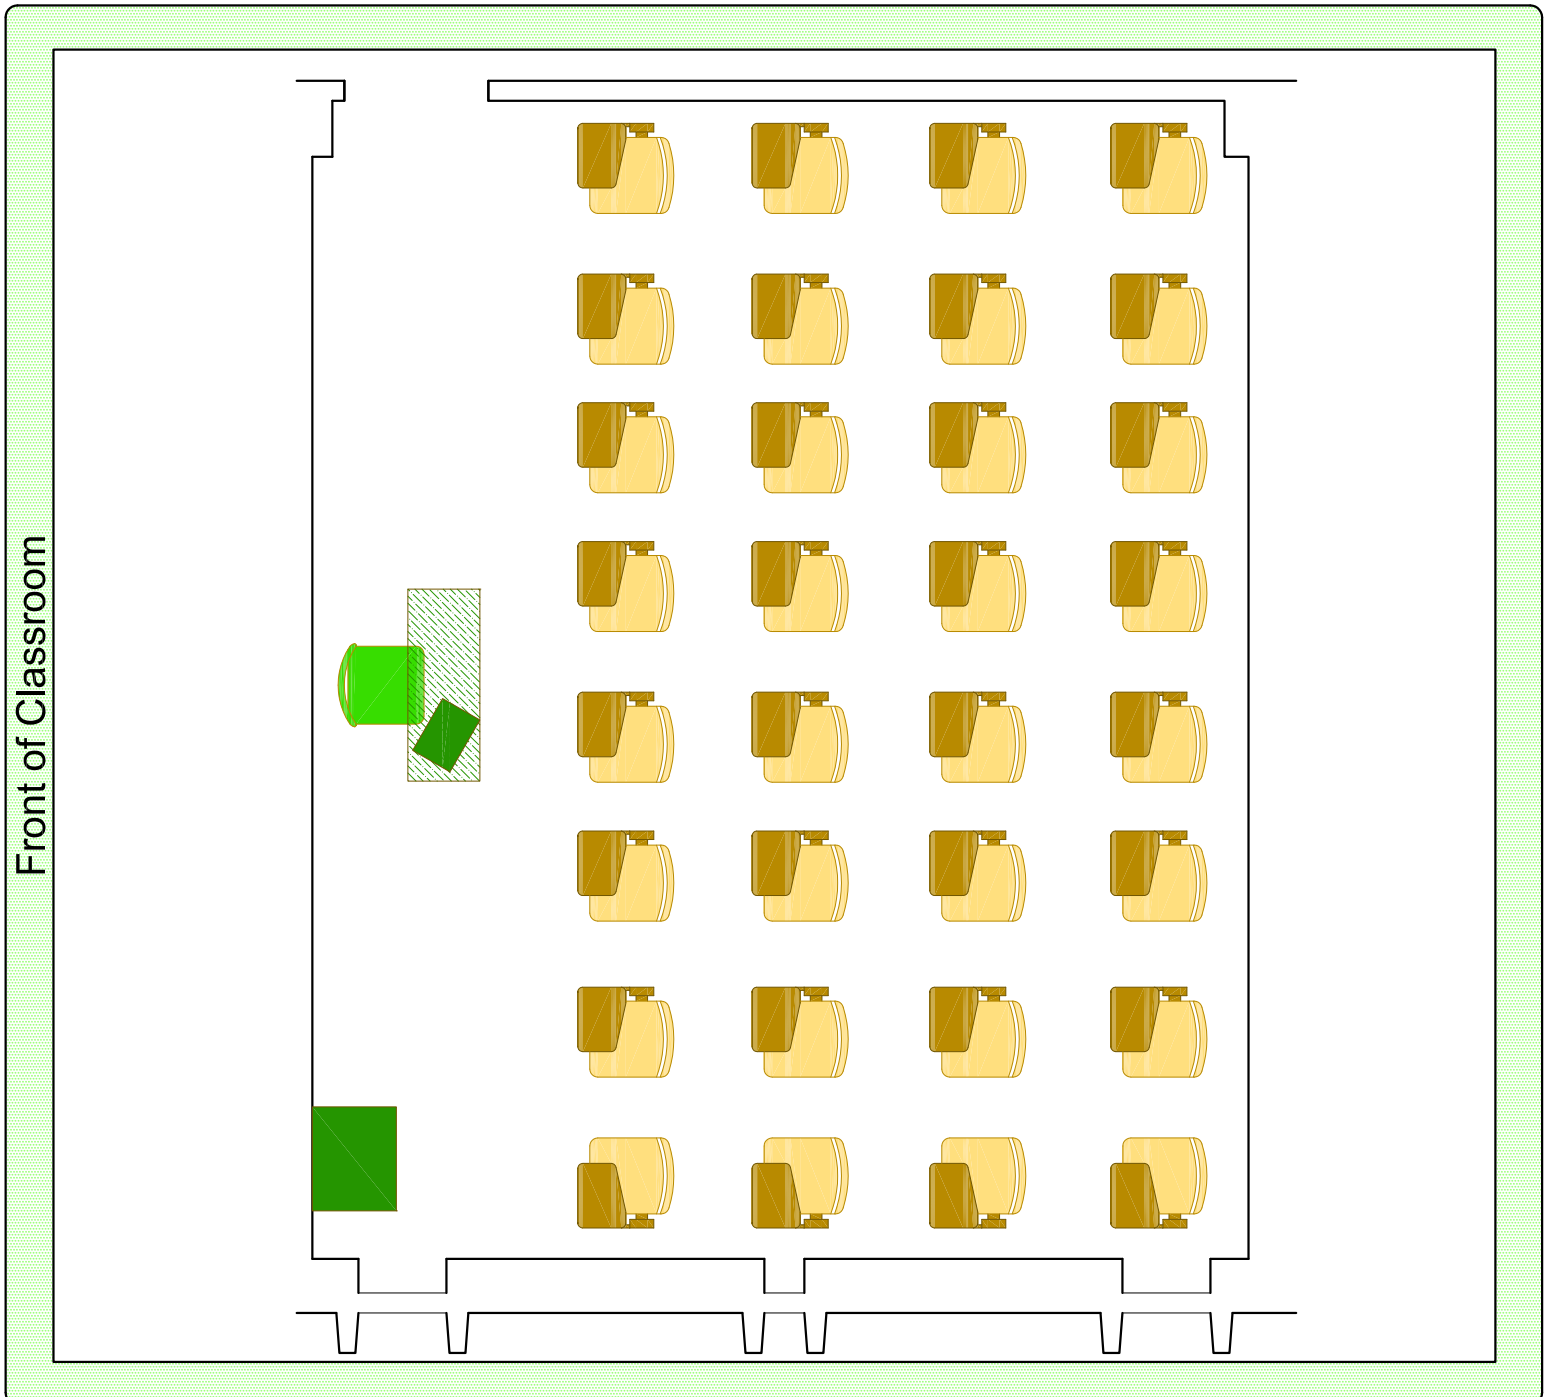

# Room 575 Van Hise Hall

Please return seating to this configuration when your class is finished.

-  Station Count: 32 movable tablet arm chairs
-  Instructor Station: Chair, table, portable lectern

Place all trash and recycling in the proper container.