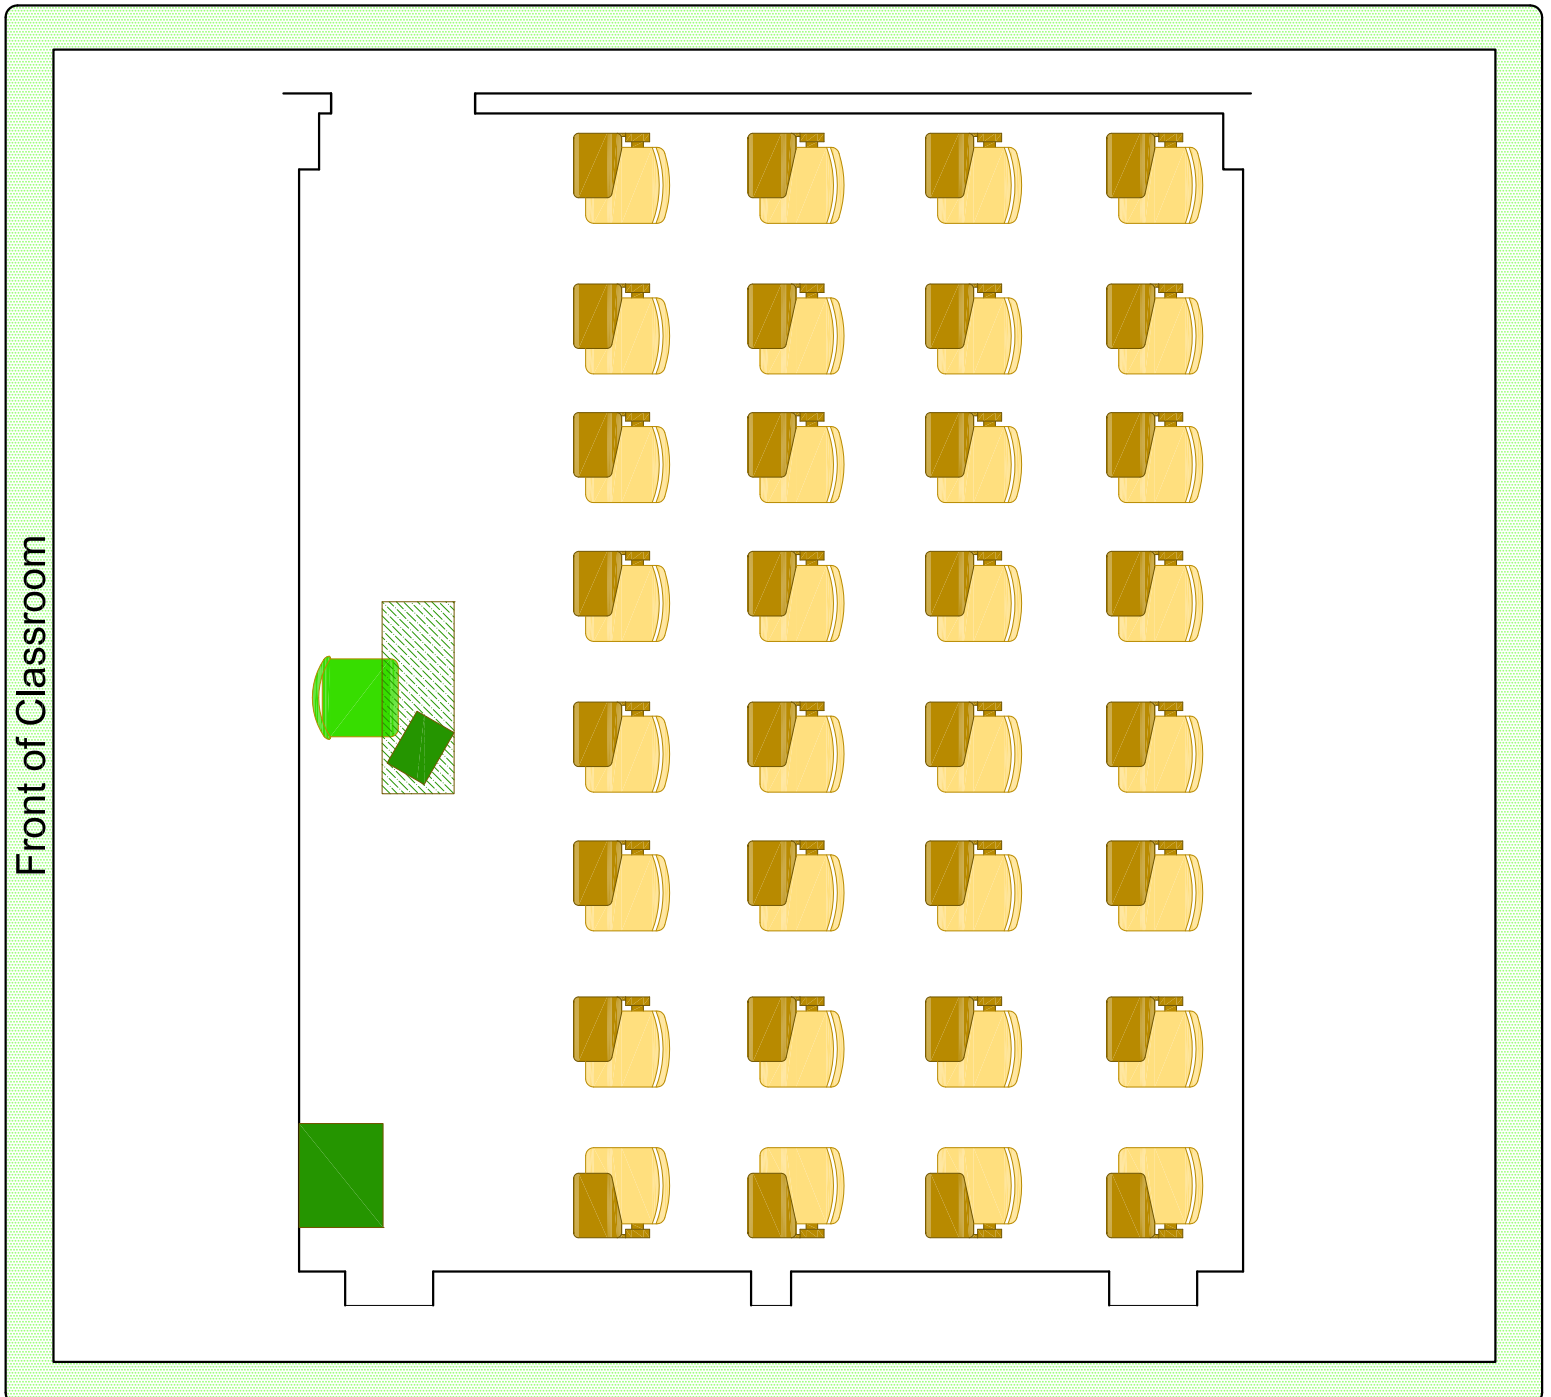

Room 579 Van Hise Hall

Please return seating to this configuration when your class is finished.

-  Station Count: 32 movable tablet arm chairs
-  Instructor Station: Chair, table, portable lectern

Place all trash and recycling in the proper container.