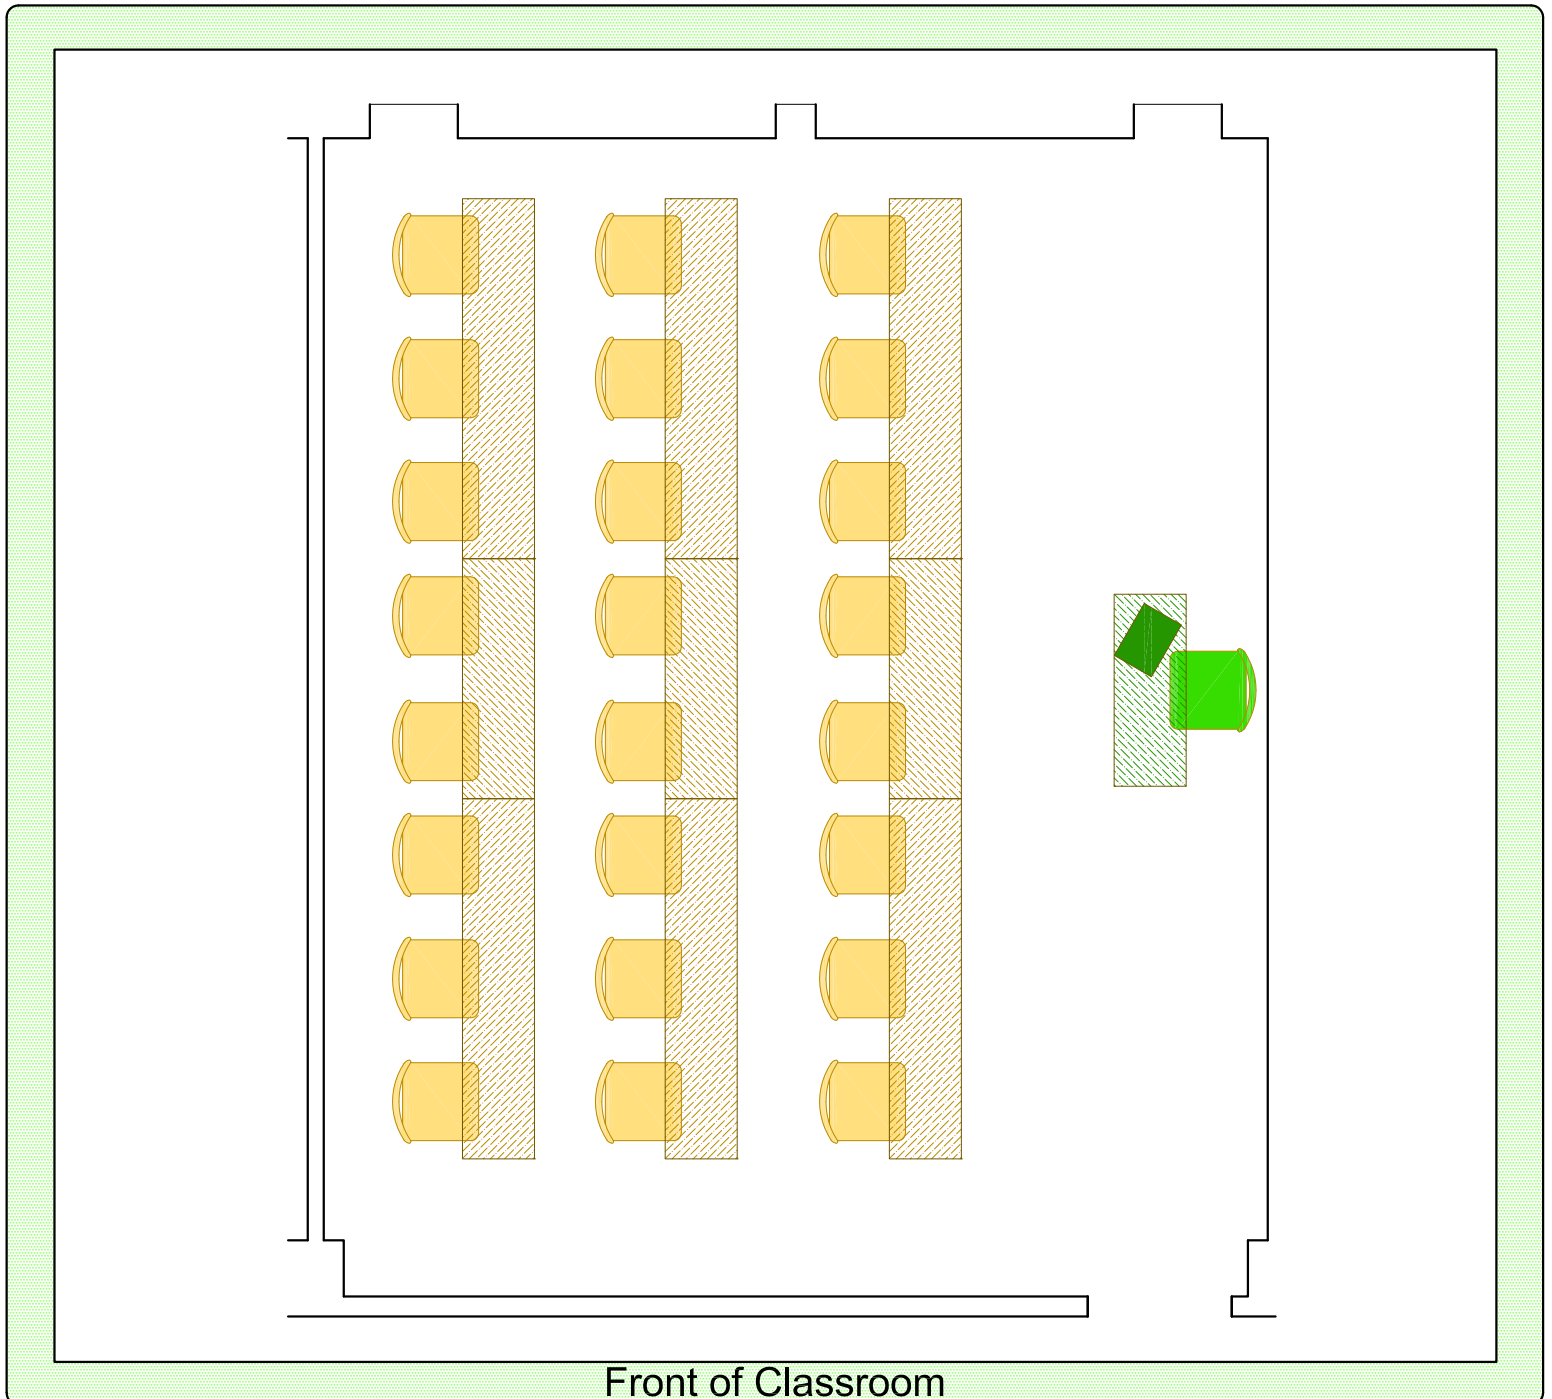

Room 582 Van Hise Hall

Please return seating to this configuration when your class is finished.

-  Station Count: 30 movable chairs at 11 tables
-  Instructor Station: Chair, table, portable lectern

Place all trash and recycling in the proper container.