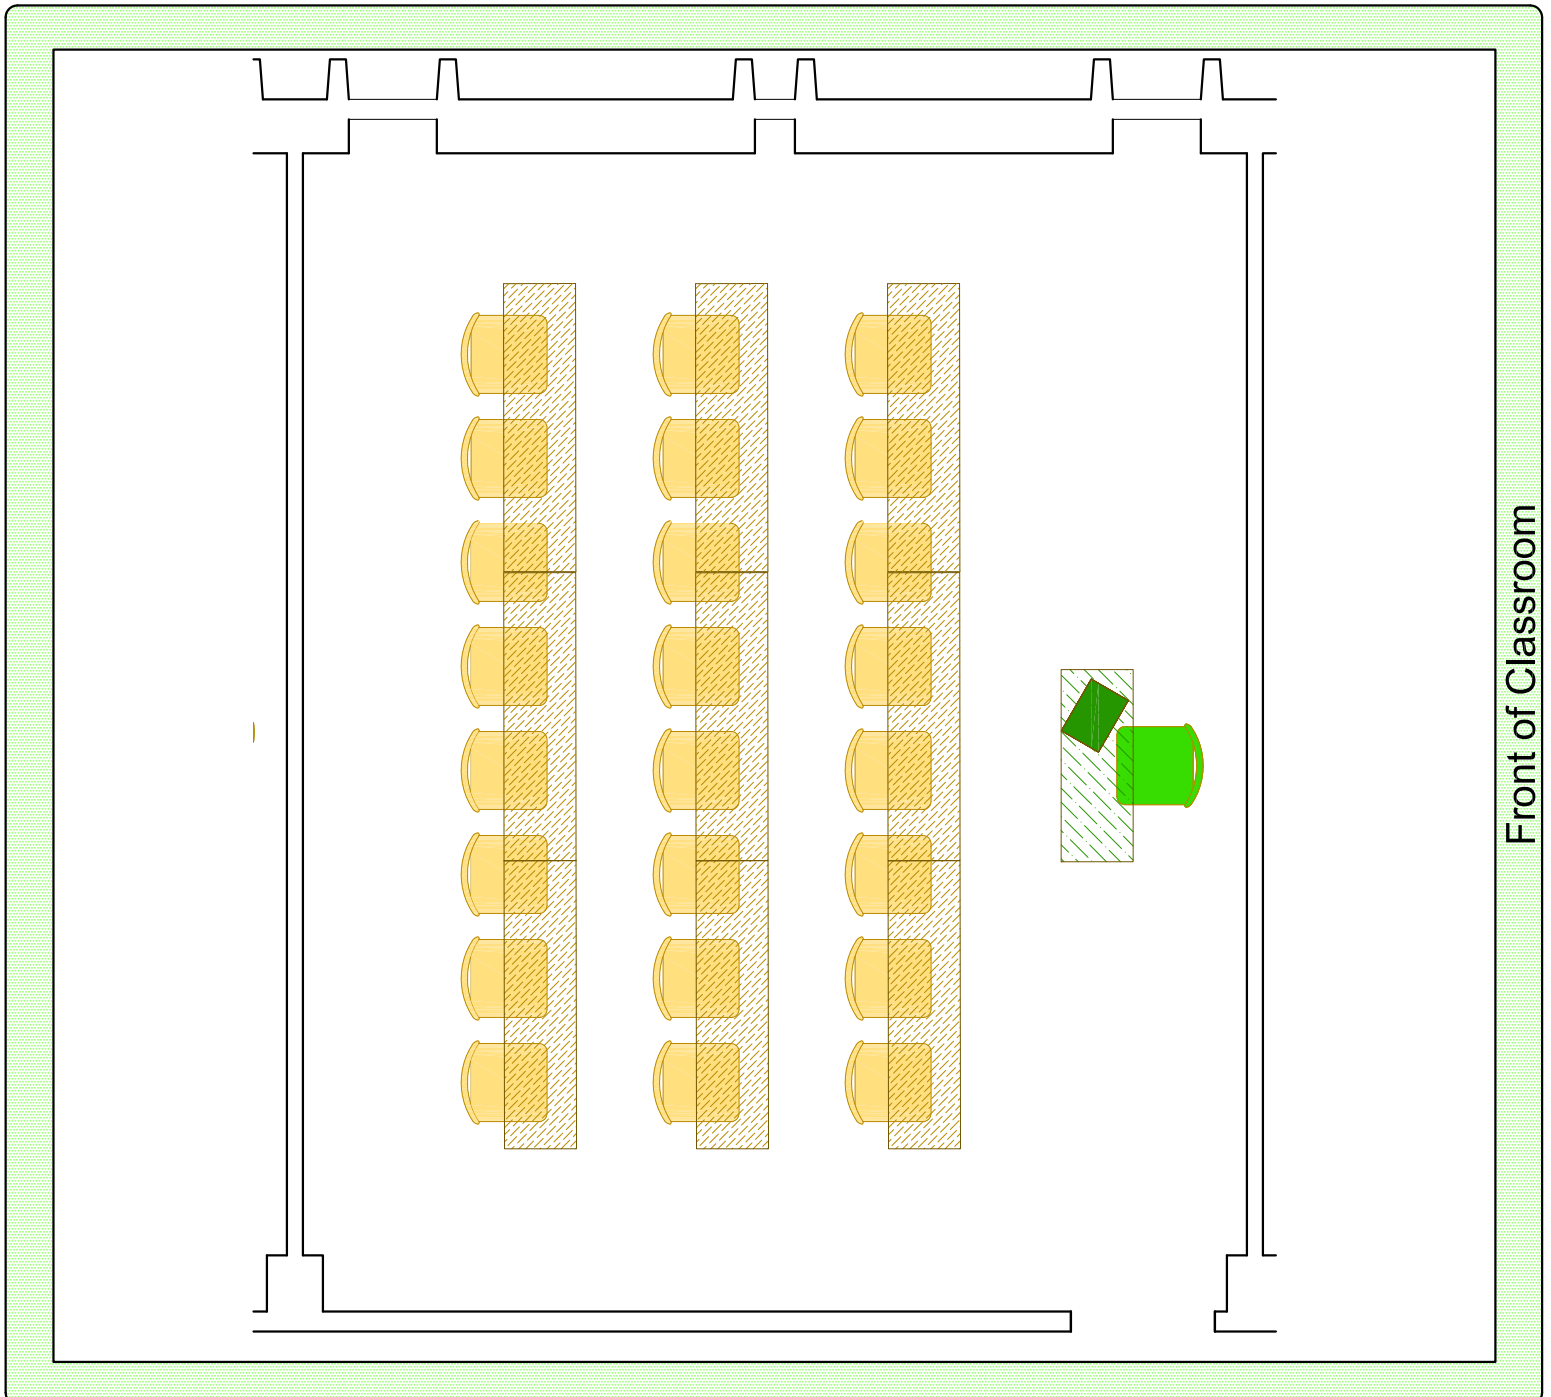

Room 586 Van Hise Hall

Please return seating to this configuration when your class is finished.

-  Station Count: 24 movable chairs at 9 movable tables
-  Instructor Station: Chair, table, portable lectern