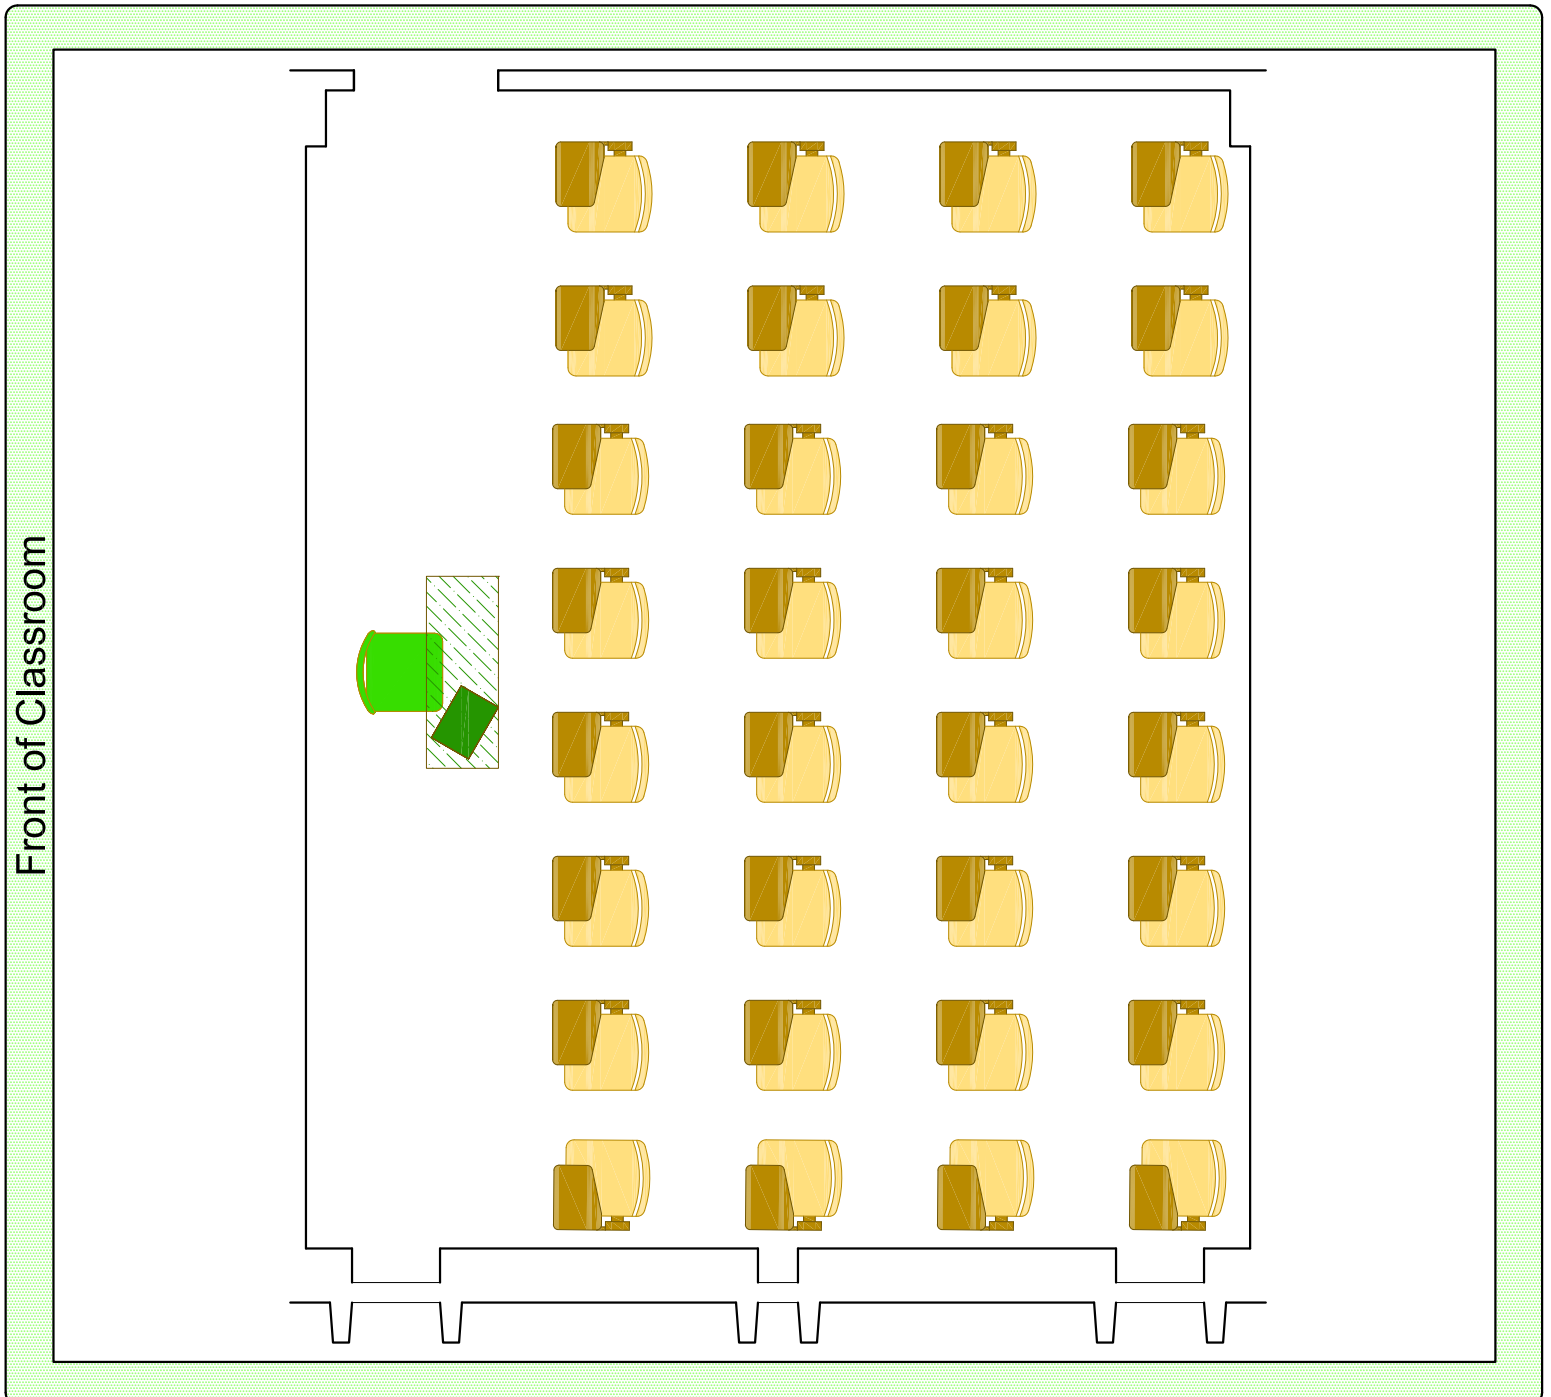

Room 587 Van Hise Hall

Please return seating to this configuration when your class is finished.

-  Station Count: 32 movable tablet arm chairs
-  Instructor Station: Chair, table, portable lectern

Place all trash and recycling in the proper container.