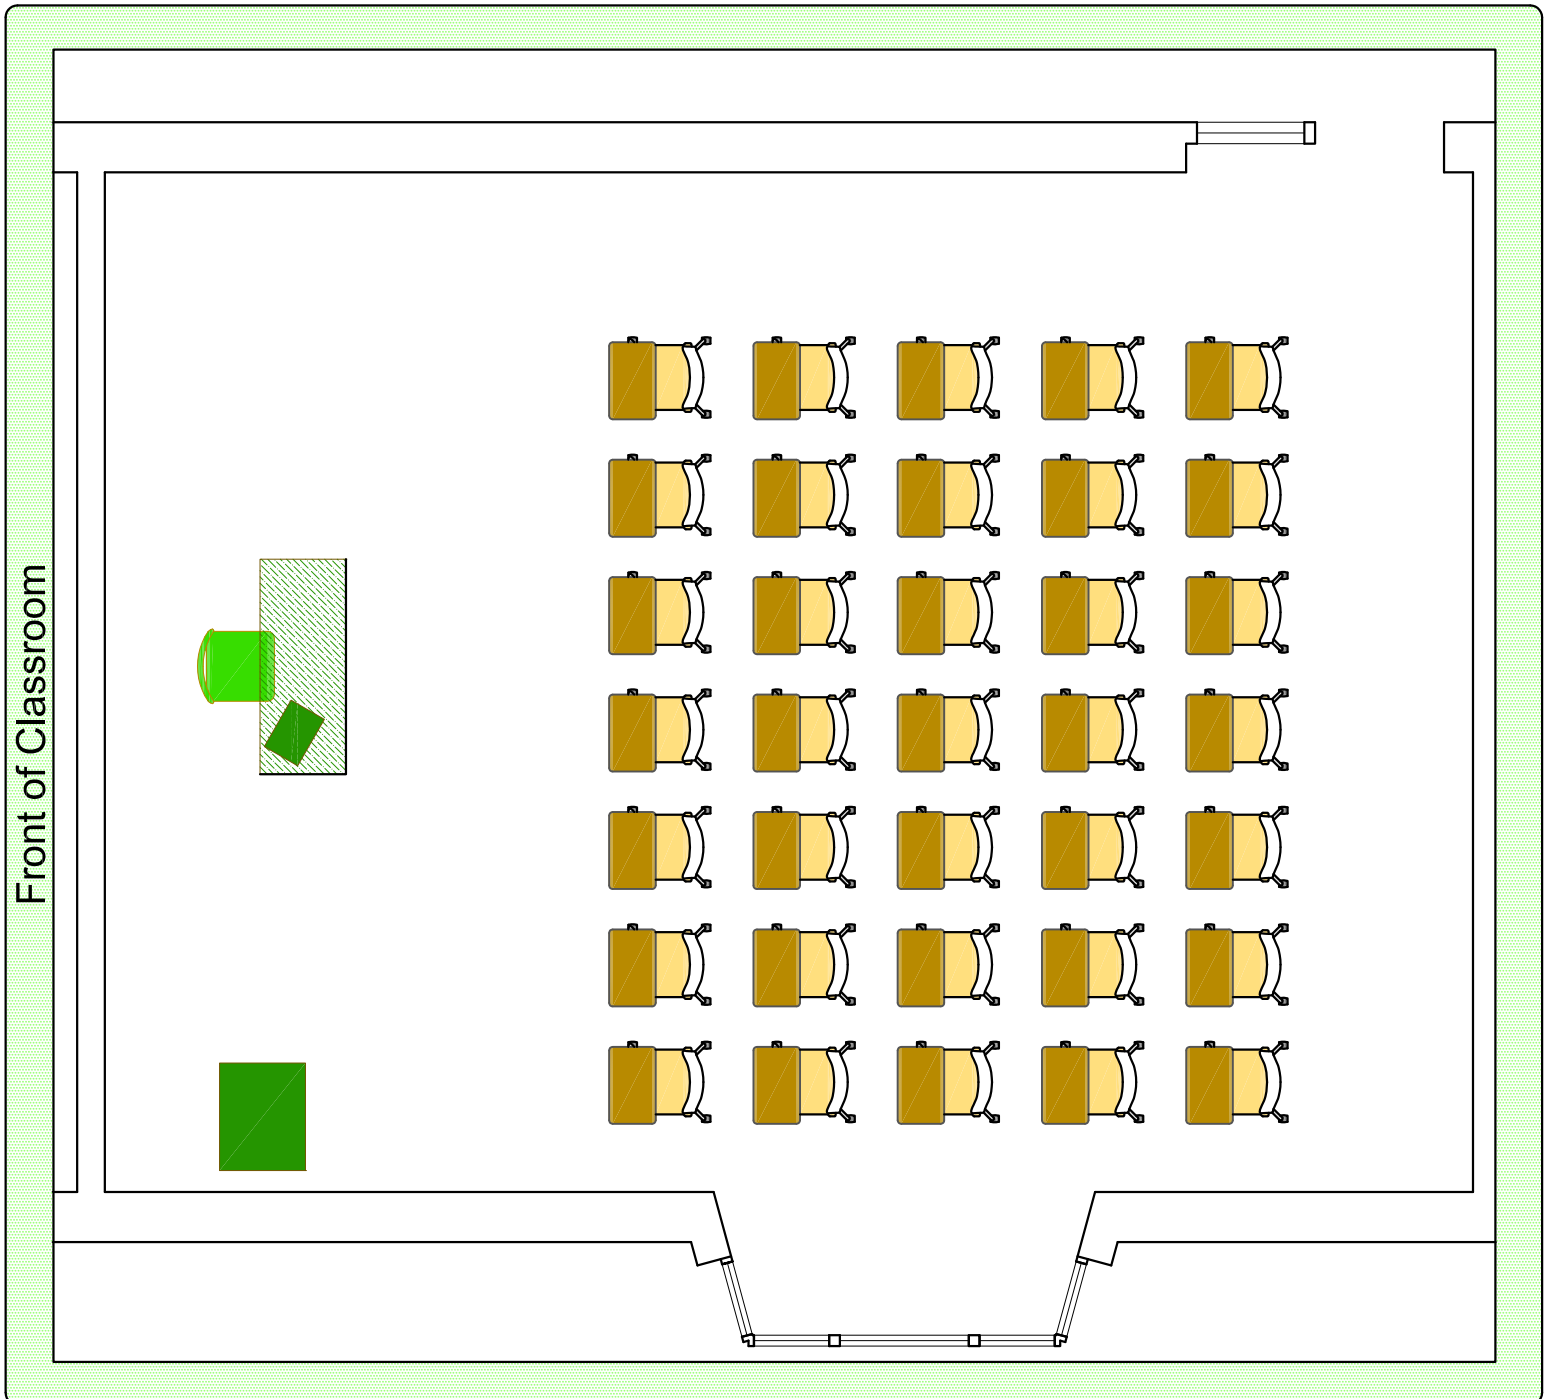

Room B231 Van Vleck Hall

Please return seating to this configuration when your class is finished.

-  Station Count: 35 movable tablet arm chairs
-  Instructor Station: Chair, table, portable lectern

Place all trash and recycling in the proper container.

Please contact the Space Management Office at 262-4414 if you have questions or comments about this classroom.

Oct 2017